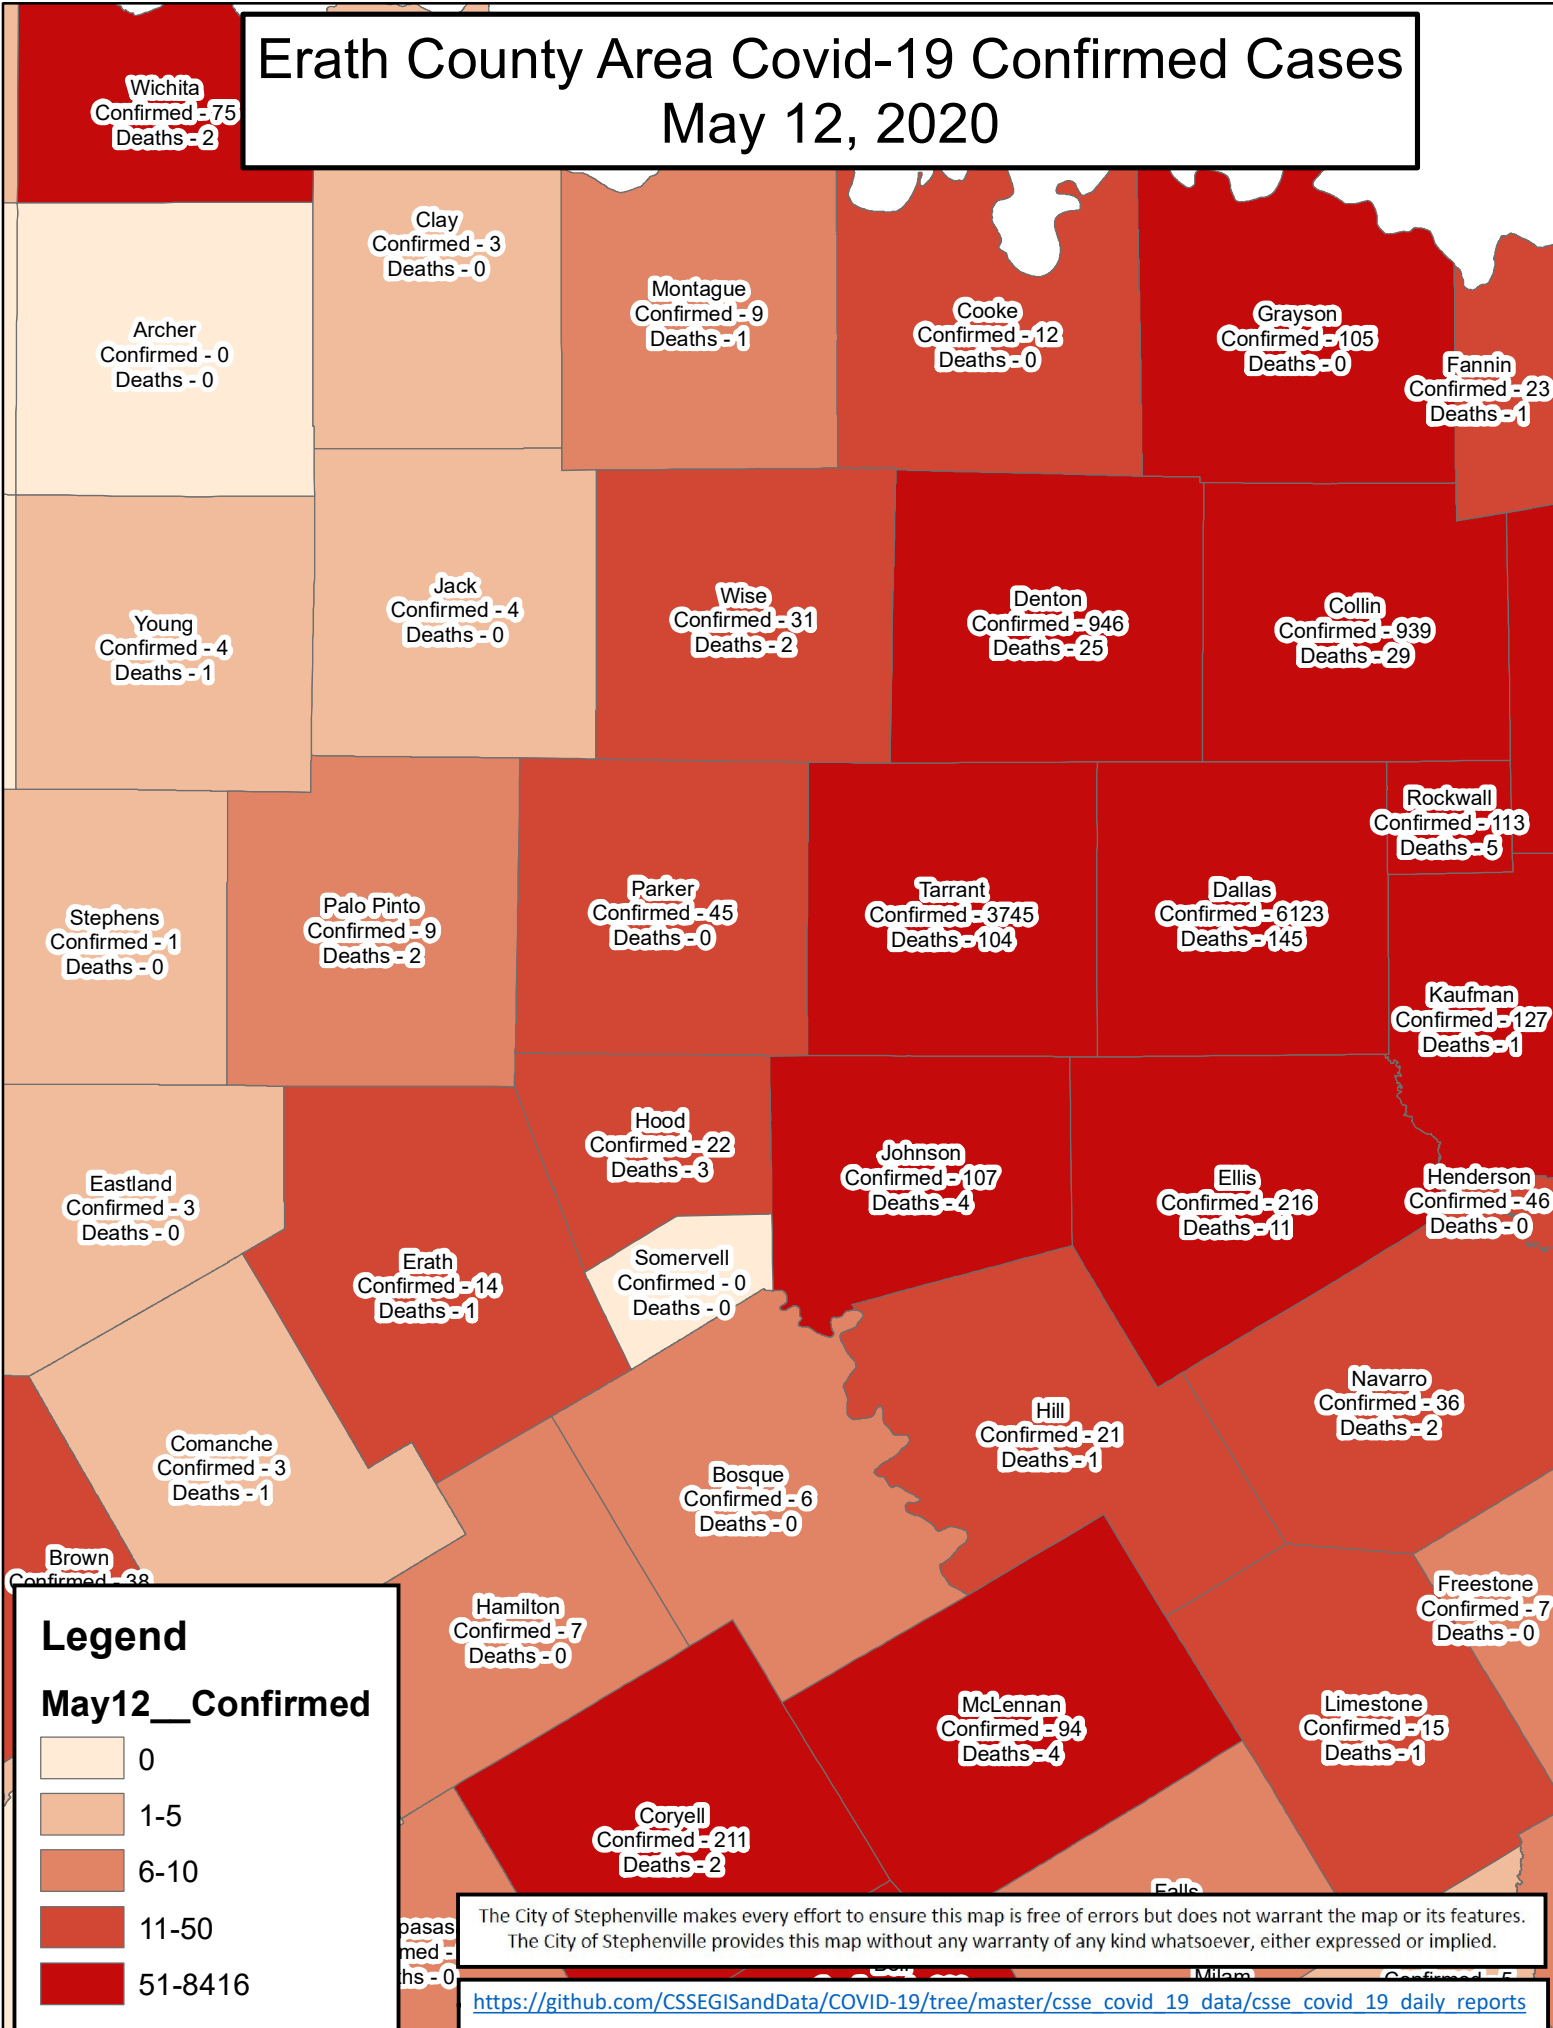

Erath County Area Covid-19 Confirmed Cases

May 12, 2020

Legend

May12__ Confirmed

- 0
- 1-5
- 6-10
- 11-50
- 51-8416

The City of Stephenville makes every effort to ensure this map is free of errors but does not warrant the map or its features. The City of Stephenville provides this map without any warranty of any kind whatsoever, either expressed or implied.

[https://github.com/CSSEGISandData/COVID-19/tree/master/csse covid 19 data/csse covid 19 daily reports](https://github.com/CSSEGISandData/COVID-19/tree/master/csse%20covid%2019%20data/csse%20covid%2019%20daily%20reports)