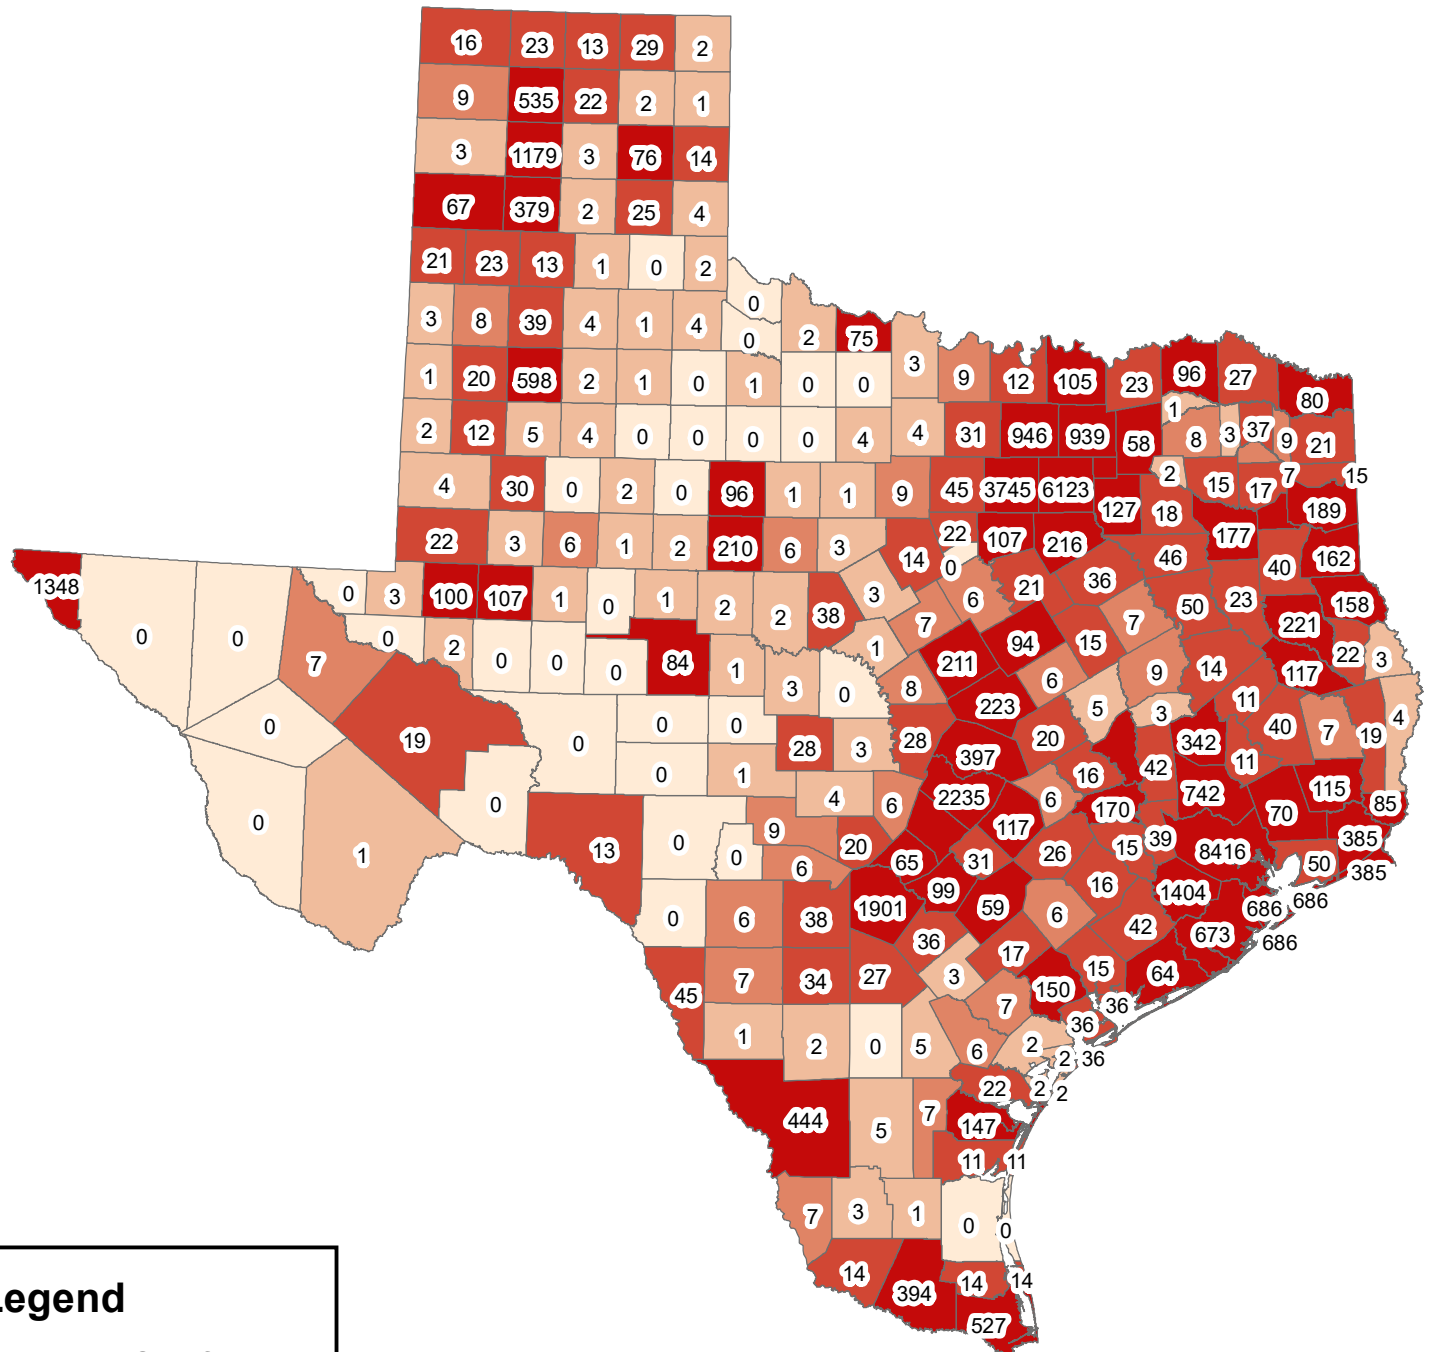

Texas Covid-19 Confirmed Cases May 12, 2020

Legend

May12__Confirmed

- 0
- 1-5
- 6-10
- 11-50
- 51-8416

The City of Stephenville makes every effort to ensure this map is free of errors but does not warrant the map or its features. The City of Stephenville provides this map without any warranty of any kind whatsoever, either expressed or implied.

[https://github.com/CSSEGISandData/COVID-19/tree/master/csse covid 19 data/csse covid 19 daily reports](https://github.com/CSSEGISandData/COVID-19/tree/master/csse%20covid%2019%20data/csse%20covid%2019%20daily%20reports)