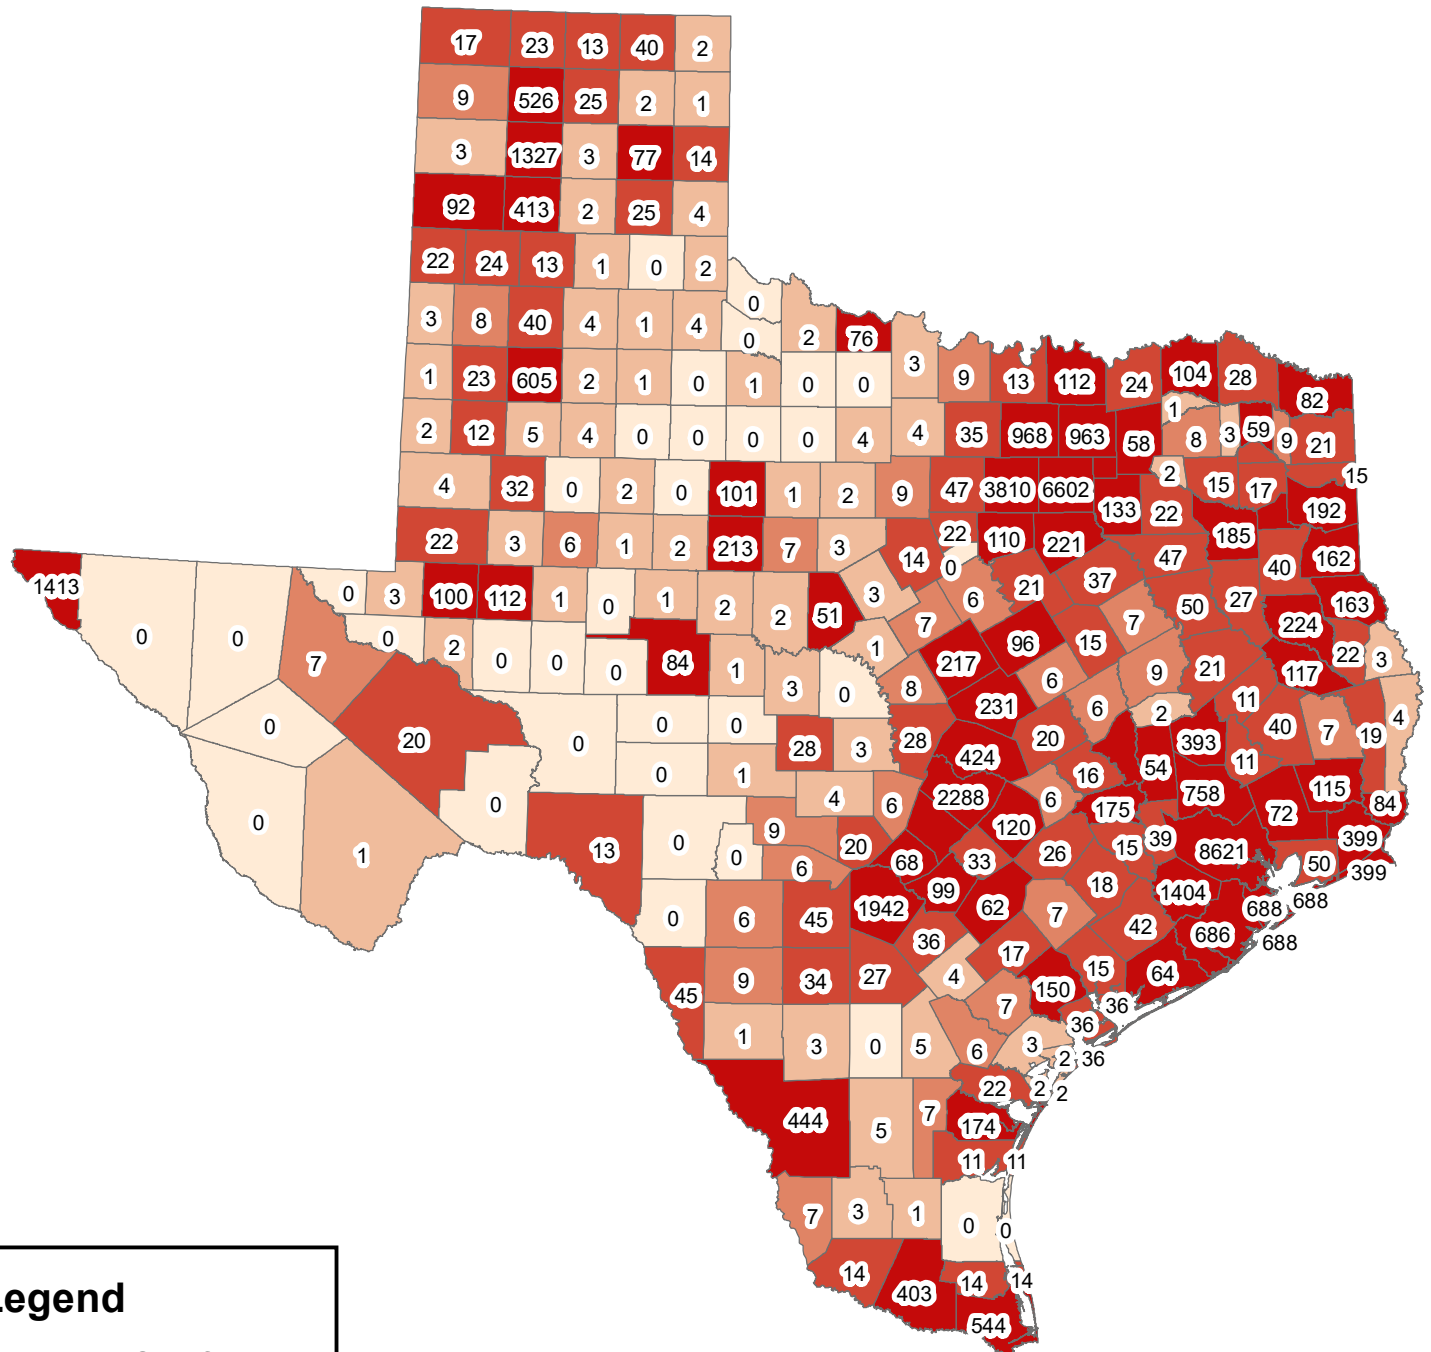

Texas Covid-19 Confirmed Cases May 13, 2020

Legend

May13__Confirmed

- 0
- 1-5
- 6-10
- 11-50
- 51-8621

The City of Stephenville makes every effort to ensure this map is free of errors but does not warrant the map or its features. The City of Stephenville provides this map without any warranty of any kind whatsoever, either expressed or implied.

[https://github.com/CSSEGISandData/COVID-19/tree/master/csse covid 19 data/csse covid 19 daily reports](https://github.com/CSSEGISandData/COVID-19/tree/master/csse%20covid%2019%20data/csse%20covid%2019%20daily%20reports)