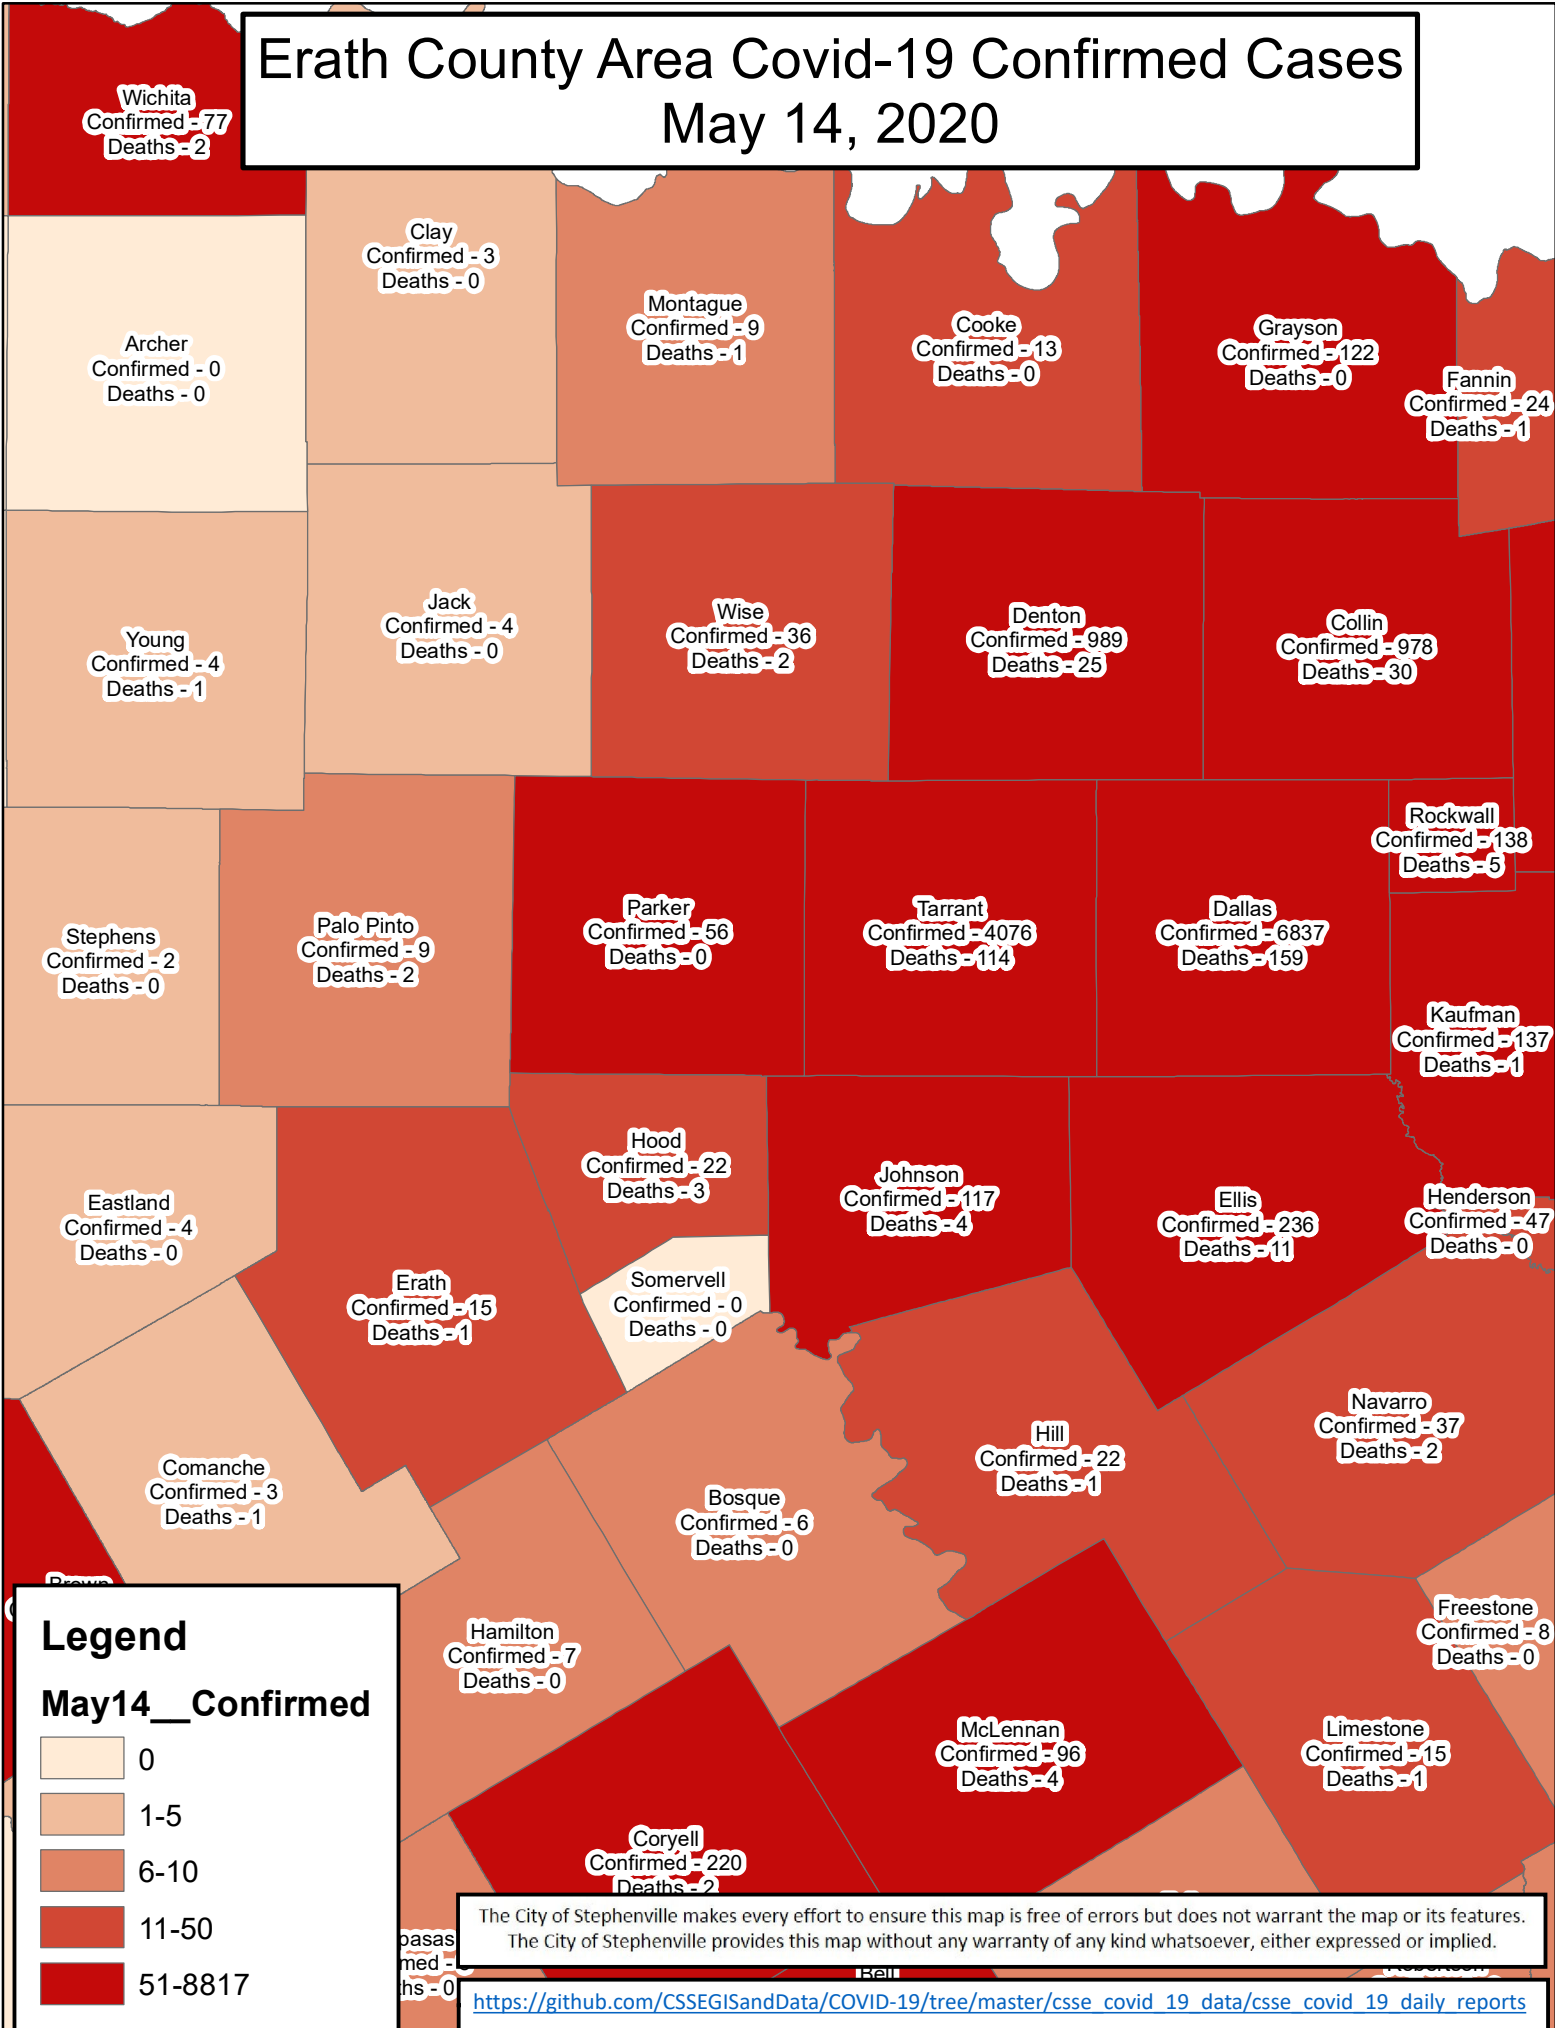

Erath County Area Covid-19 Confirmed Cases

May 14, 2020

Legend

May14__ Confirmed

- 0
- 1-5
- 6-10
- 11-50
- 51-8817

The City of Stephenville makes every effort to ensure this map is free of errors but does not warrant the map or its features. The City of Stephenville provides this map without any warranty of any kind whatsoever, either expressed or implied.

[https://github.com/CSSEGISandData/COVID-19/tree/master/csse covid 19 data/csse covid 19 daily reports](https://github.com/CSSEGISandData/COVID-19/tree/master/csse%20covid%2019%20data/csse%20covid%2019%20daily%20reports)