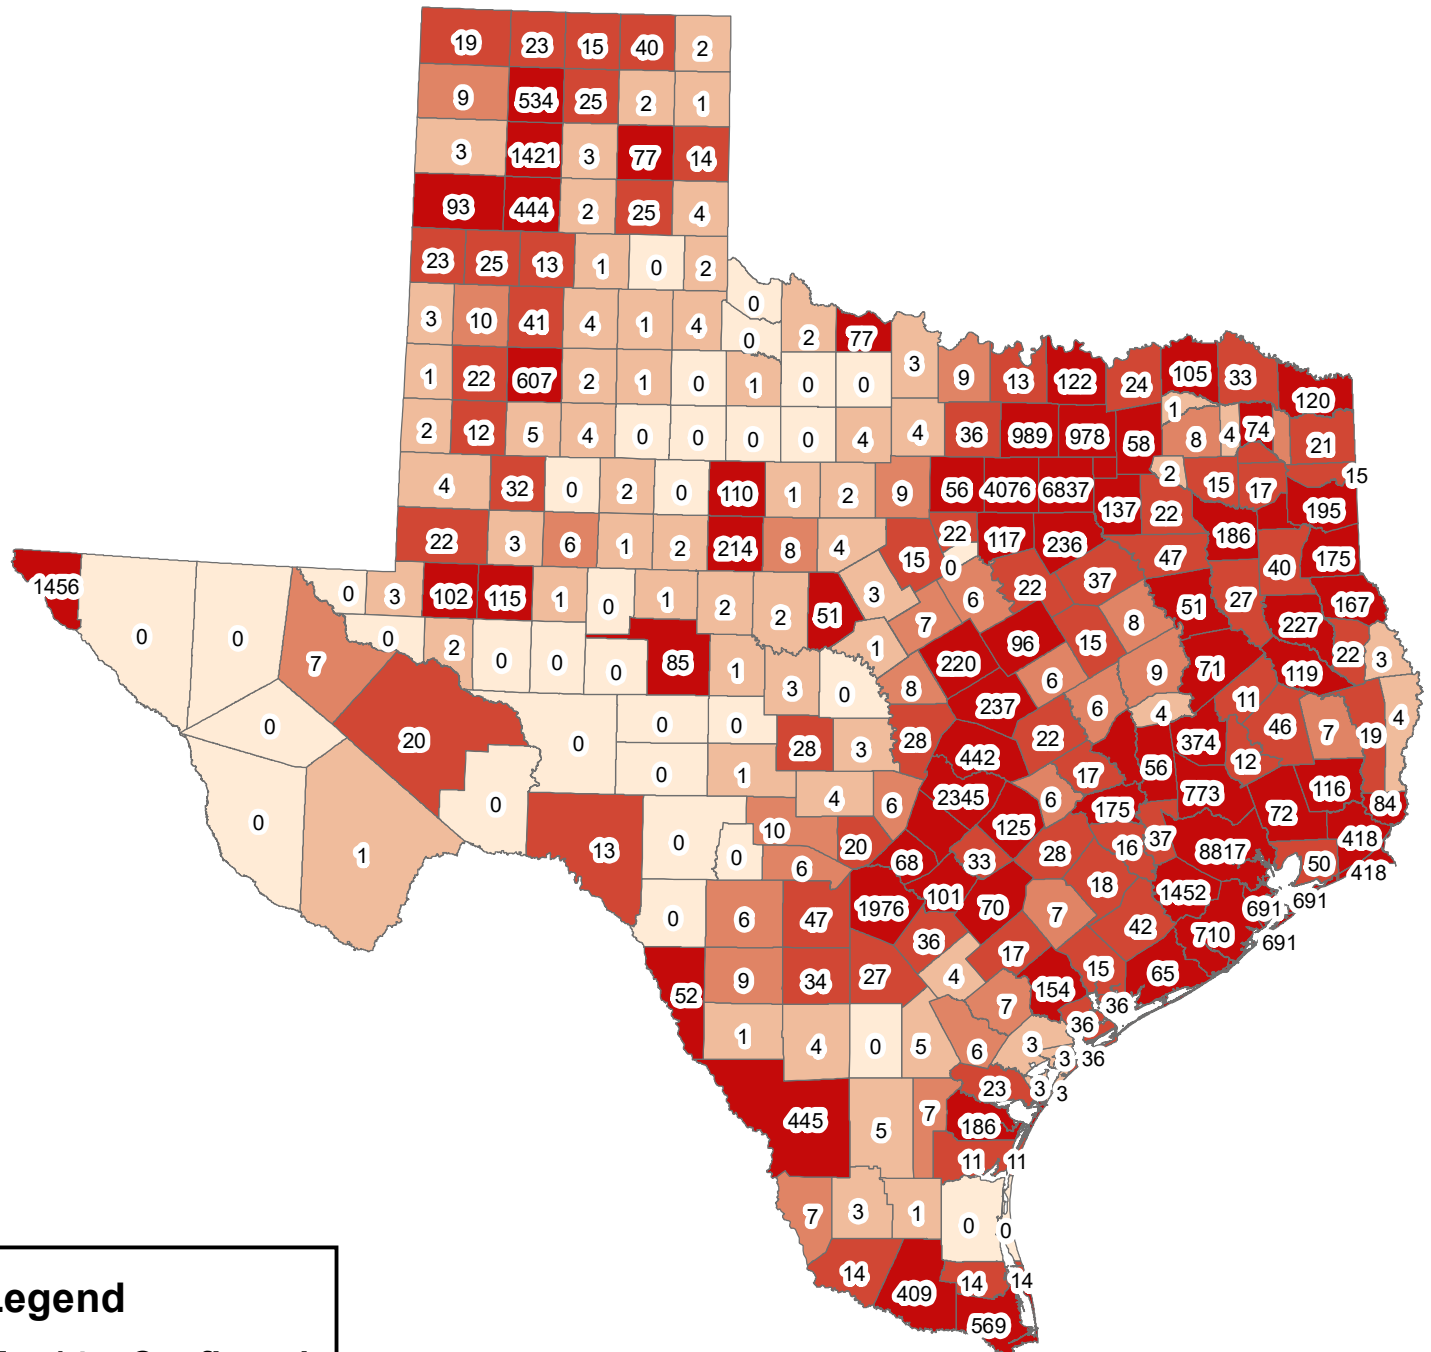

Texas Covid-19 Confirmed Cases May 14, 2020

Legend

May14__Confirmed

- 0
- 1-5
- 6-10
- 11-50
- 51-8817

The City of Stephenville makes every effort to ensure this map is free of errors but does not warrant the map or its features. The City of Stephenville provides this map without any warranty of any kind whatsoever, either expressed or implied.

[https://github.com/CSSEGISandData/COVID-19/tree/master/csse covid 19 data/csse covid 19 daily reports](https://github.com/CSSEGISandData/COVID-19/tree/master/csse%20covid%2019%20data/csse%20covid%2019%20daily%20reports)