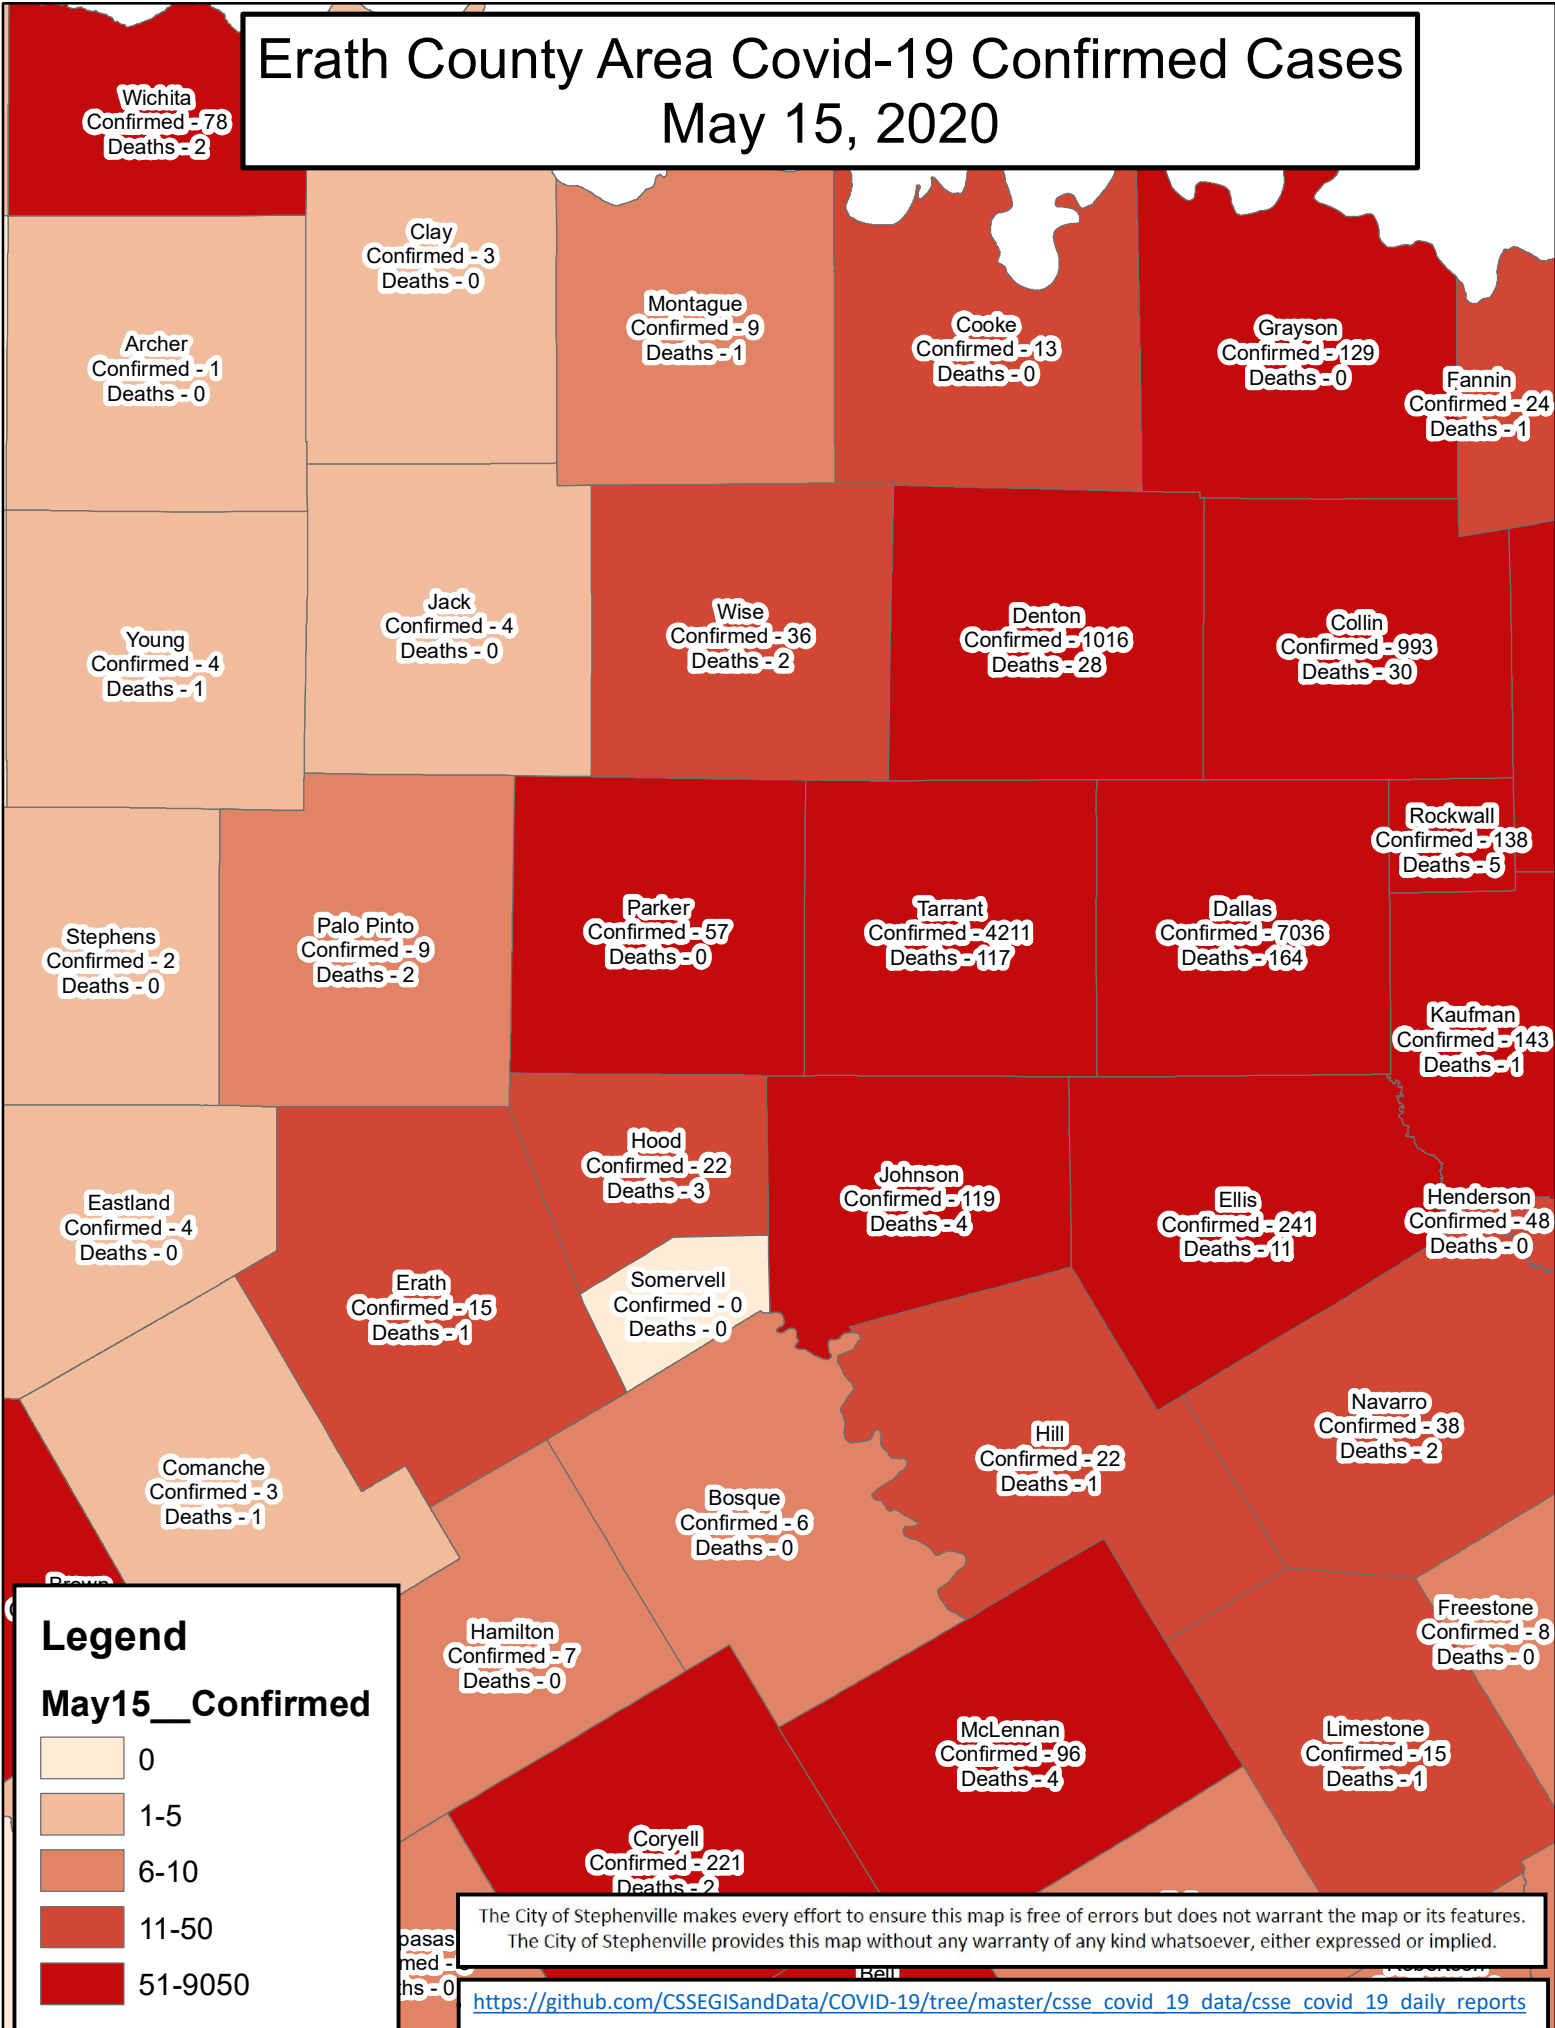

Erath County Area Covid-19 Confirmed Cases

May 15, 2020

Legend

May15__ Confirmed

- 0
- 1-5
- 6-10
- 11-50
- 51-9050

The City of Stephenville makes every effort to ensure this map is free of errors but does not warrant the map or its features. The City of Stephenville provides this map without any warranty of any kind whatsoever, either expressed or implied.

[https://github.com/CSSEGISandData/COVID-19/tree/master/csse covid 19 data/csse covid 19 daily reports](https://github.com/CSSEGISandData/COVID-19/tree/master/csse%20covid%2019%20data/csse%20covid%2019%20daily%20reports)