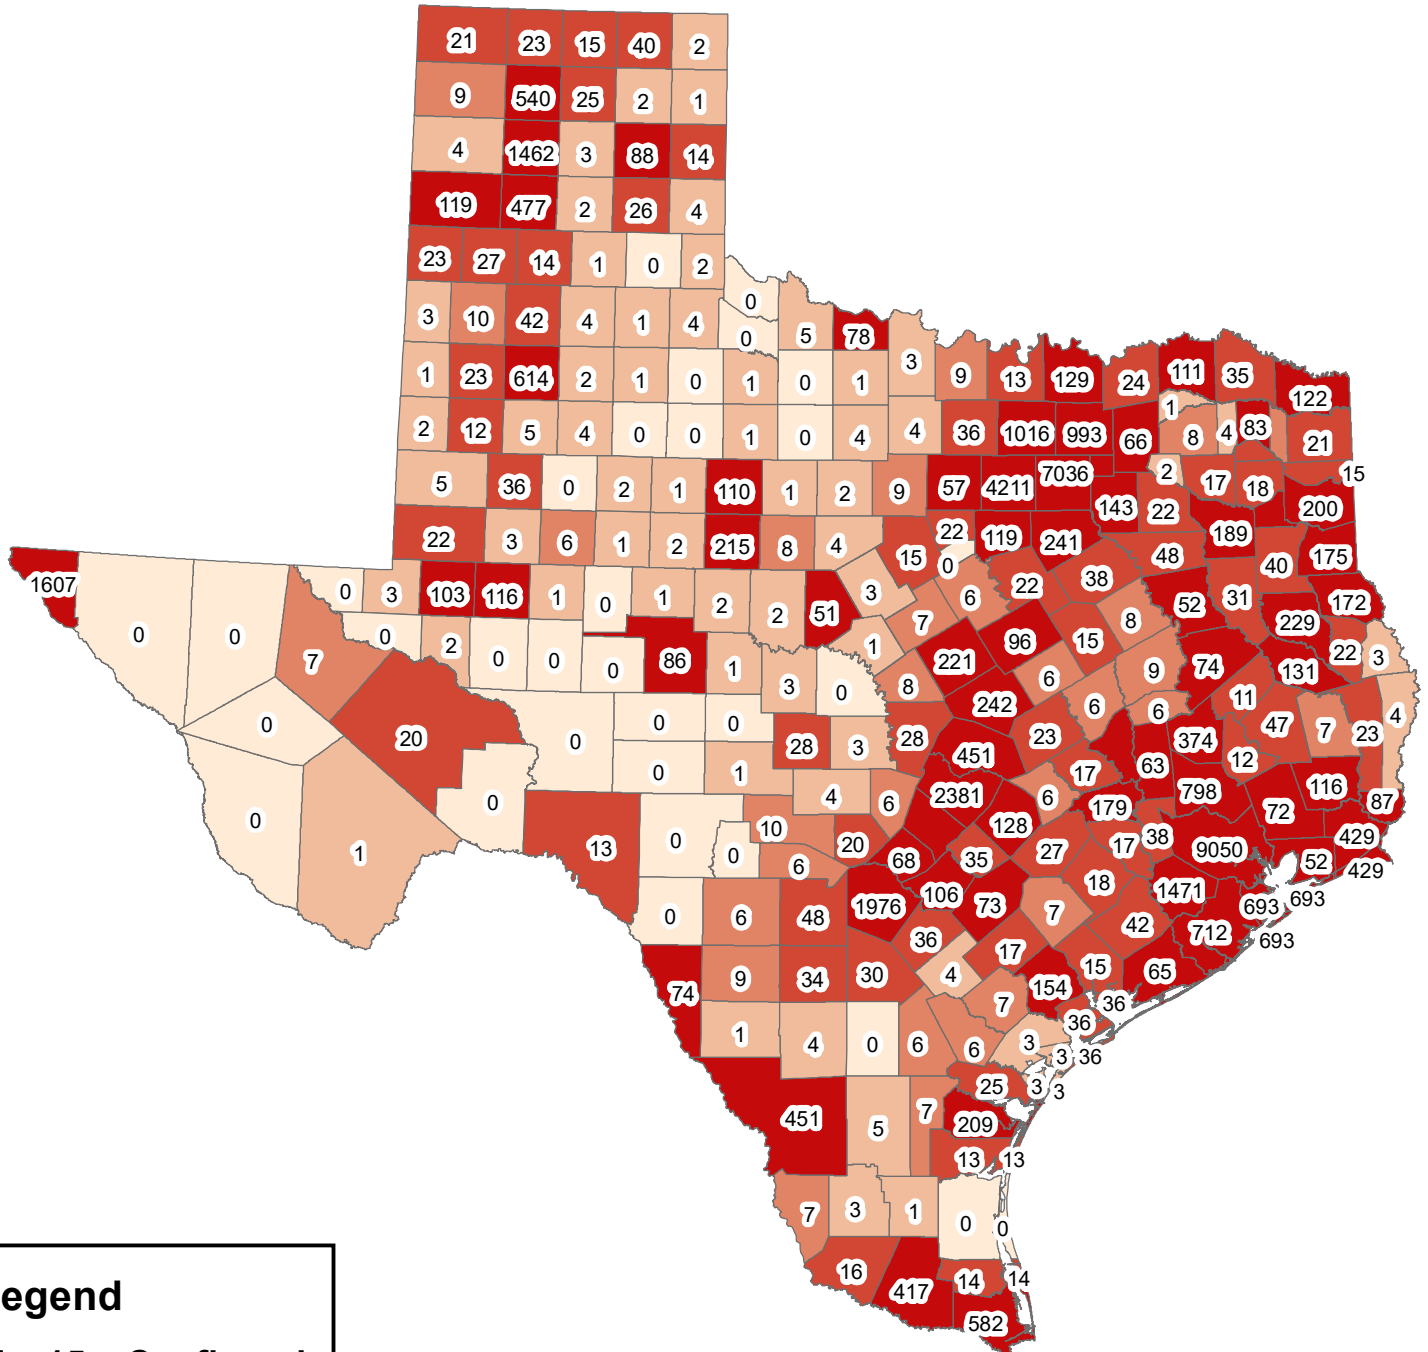

Texas Covid-19 Confirmed Cases May 15, 2020

Legend
May15__Confirmed

- 0
- 1-5
- 6-10
- 11-50
- 51-9050

The City of Stephenville makes every effort to ensure this map is free of errors but does not warrant the map or its features. The City of Stephenville provides this map without any warranty of any kind whatsoever, either expressed or implied.

[https://github.com/CSSEGISandData/COVID-19/tree/master/csse covid 19 data/csse covid 19 daily reports](https://github.com/CSSEGISandData/COVID-19/tree/master/csse%20covid%2019%20data/csse%20covid%2019%20daily%20reports)