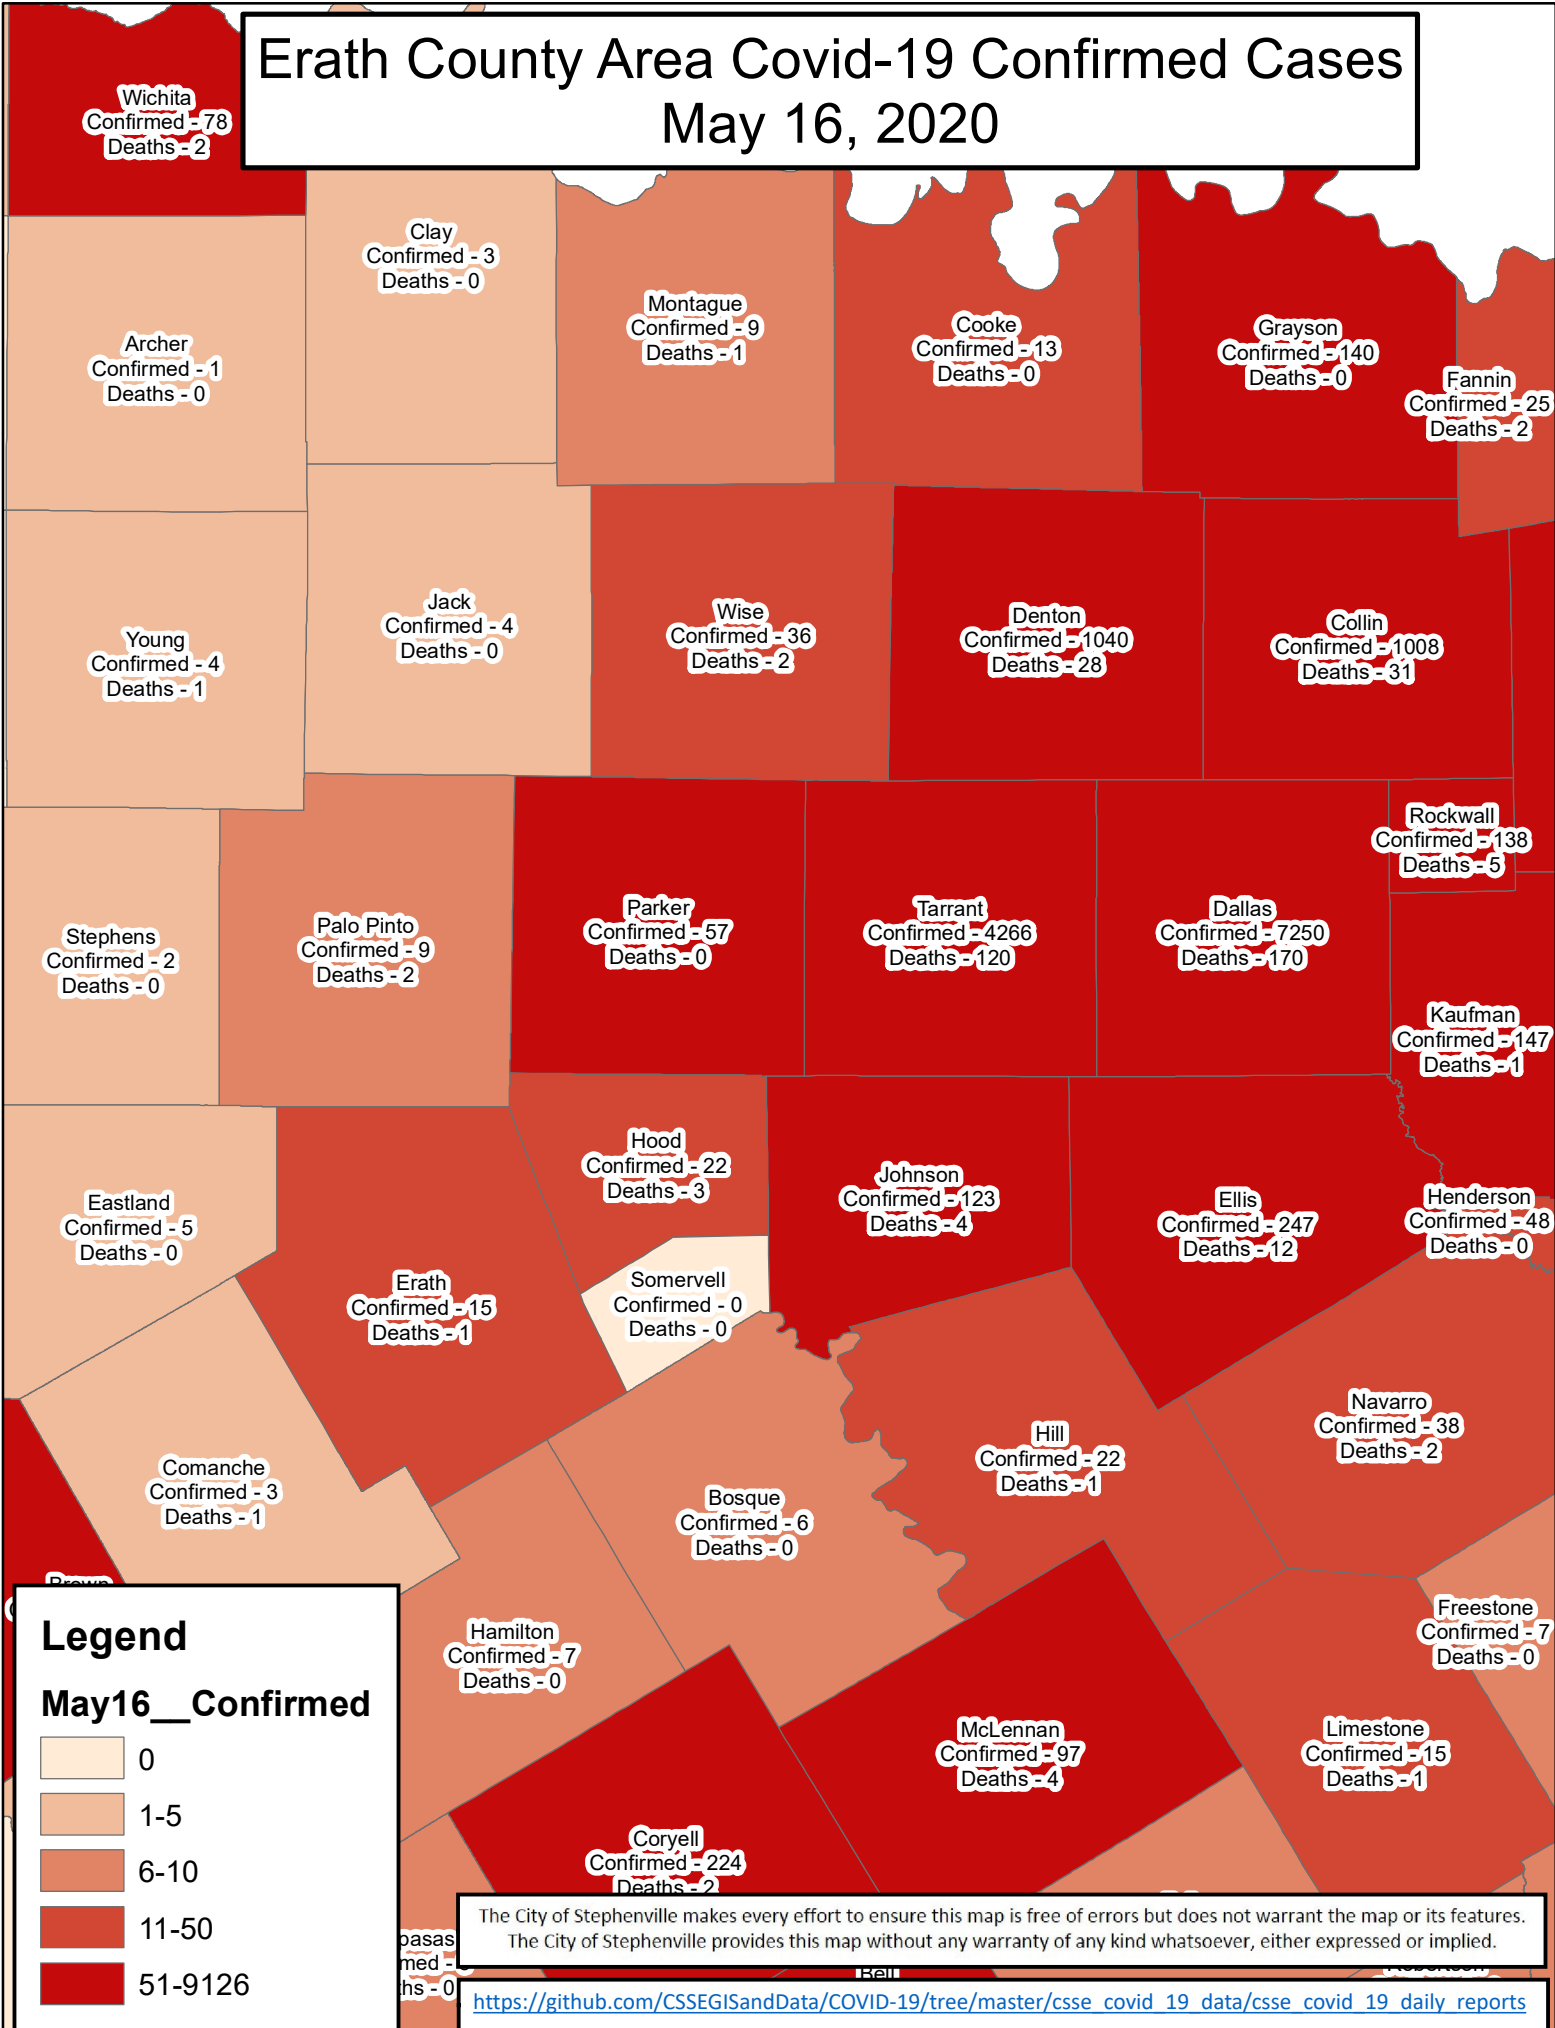

Erath County Area Covid-19 Confirmed Cases

May 16, 2020

Legend

May16__ Confirmed

- 0
- 1-5
- 6-10
- 11-50
- 51-9126

The City of Stephenville makes every effort to ensure this map is free of errors but does not warrant the map or its features. The City of Stephenville provides this map without any warranty of any kind whatsoever, either expressed or implied.

[https://github.com/CSSEGISandData/COVID-19/tree/master/csse covid 19 data/csse covid 19 daily reports](https://github.com/CSSEGISandData/COVID-19/tree/master/csse%20covid%2019%20data/csse%20covid%2019%20daily%20reports)