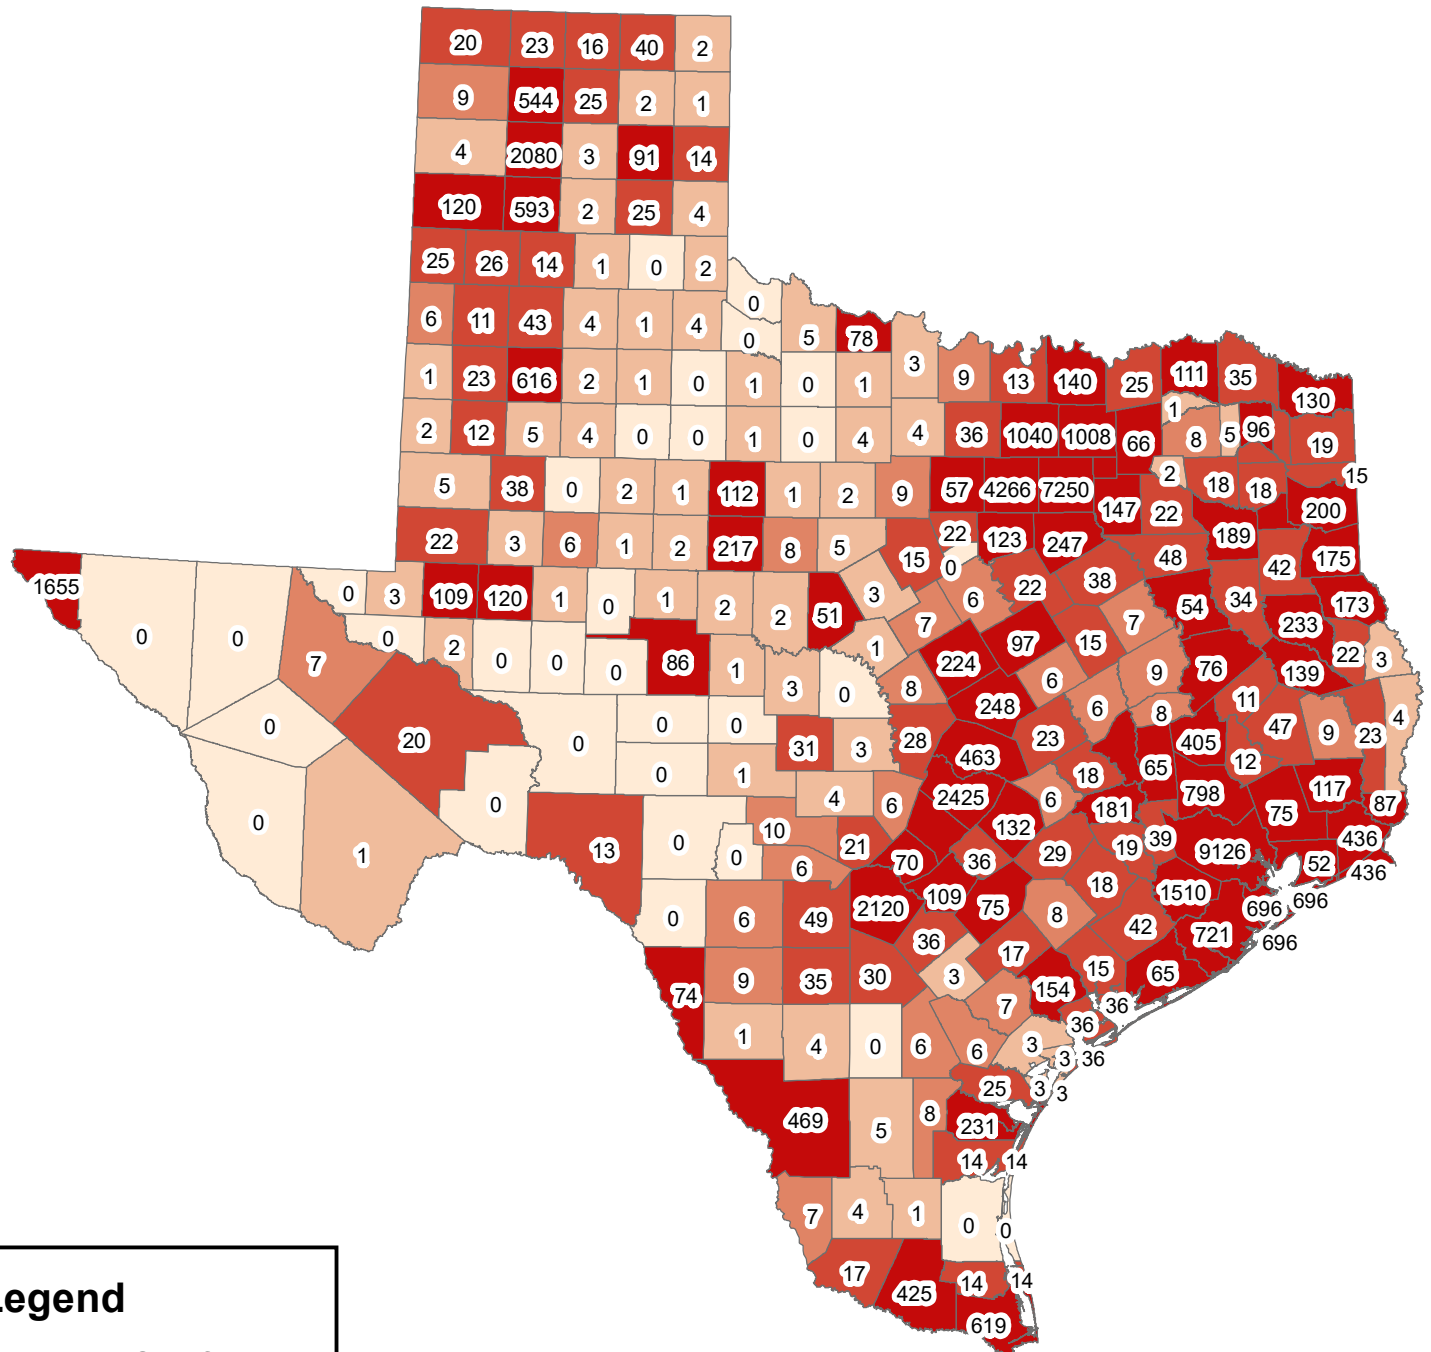

Texas Covid-19 Confirmed Cases May 16, 2020

Legend

May16__Confirmed

- 0
- 1-5
- 6-10
- 11-50
- 51-9126

The City of Stephenville makes every effort to ensure this map is free of errors but does not warrant the map or its features. The City of Stephenville provides this map without any warranty of any kind whatsoever, either expressed or implied.

[https://github.com/CSSEGISandData/COVID-19/tree/master/csse covid 19 data/csse covid 19 daily reports](https://github.com/CSSEGISandData/COVID-19/tree/master/csse%20covid%2019%20data/csse%20covid%2019%20daily%20reports)