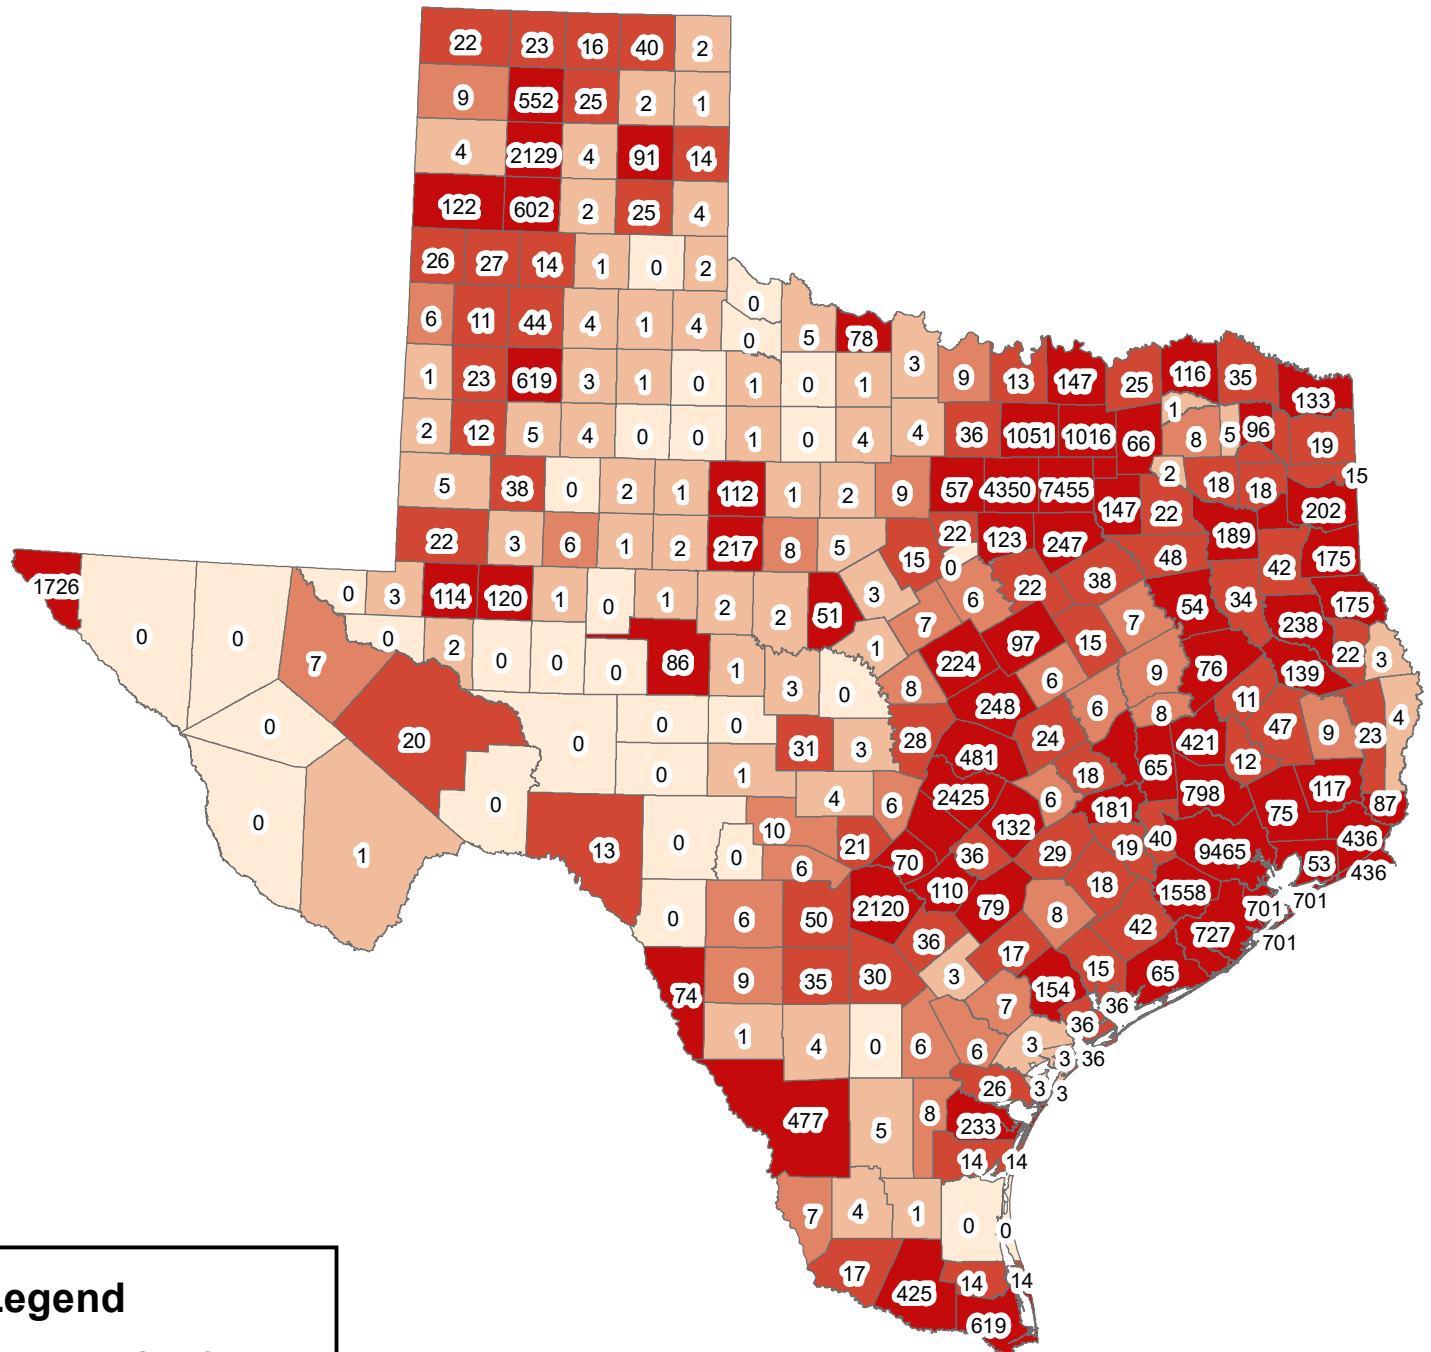

Texas Covid-19 Confirmed Cases May 17, 2020

Legend

May17__Confirmed

- 0
- 1-5
- 6-10
- 11-50
- 51-9465

The City of Stephenville makes every effort to ensure this map is free of errors but does not warrant the map or its features. The City of Stephenville provides this map without any warranty of any kind whatsoever, either expressed or implied.

[https://github.com/CSSEGISandData/COVID-19/tree/master/csse covid 19 data/csse covid 19 daily reports](https://github.com/CSSEGISandData/COVID-19/tree/master/csse%20covid%2019%20data/csse%20covid%2019%20daily%20reports)