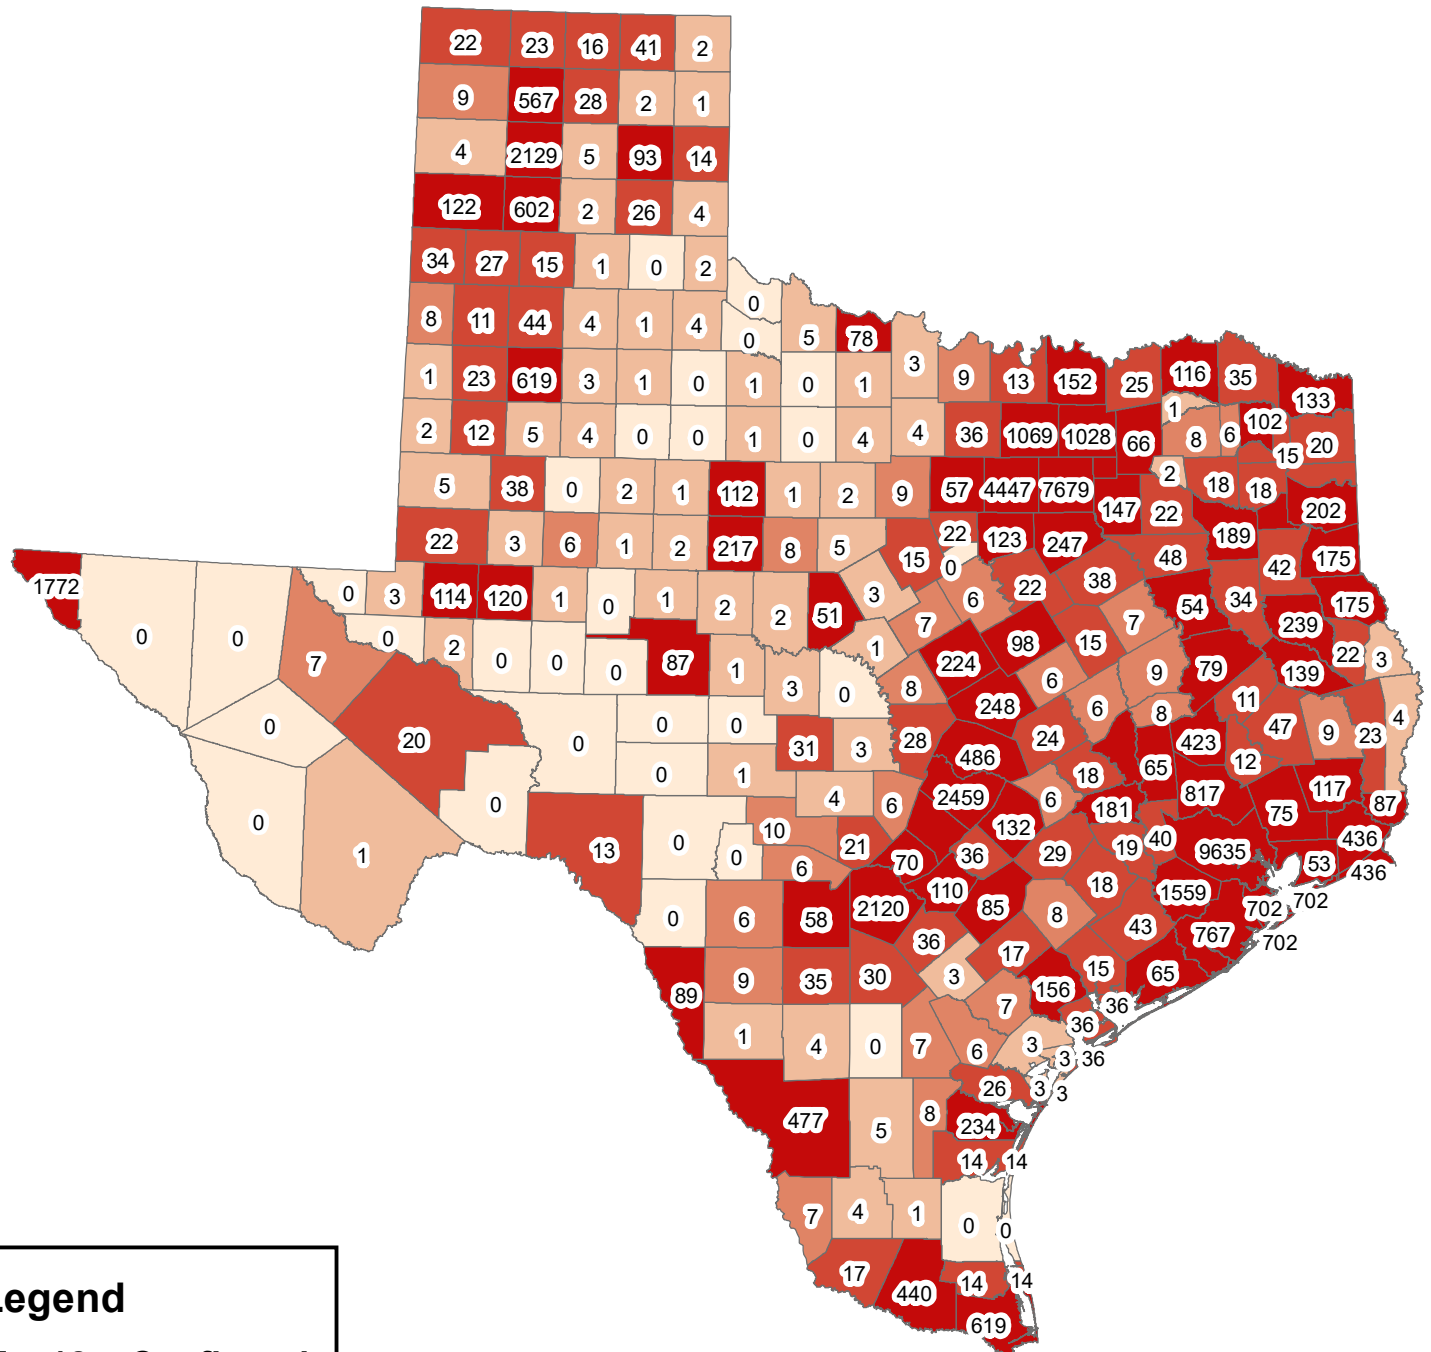

Texas Area Covid-19 Confirmed Cases May 18, 2020

Legend

May18__ Confirmed

- 0
- 1-5
- 6-10
- 11-50
- 51-9635

The City of Stephenville makes every effort to ensure this map is free of errors but does not warrant the map or its features. The City of Stephenville provides this map without any warranty of any kind whatsoever, either expressed or implied.

[https://github.com/CSSEGISandData/COVID-19/tree/master/csse covid 19 data/csse covid 19 daily reports](https://github.com/CSSEGISandData/COVID-19/tree/master/csse%20covid%2019%20data/csse%20covid%2019%20daily%20reports)