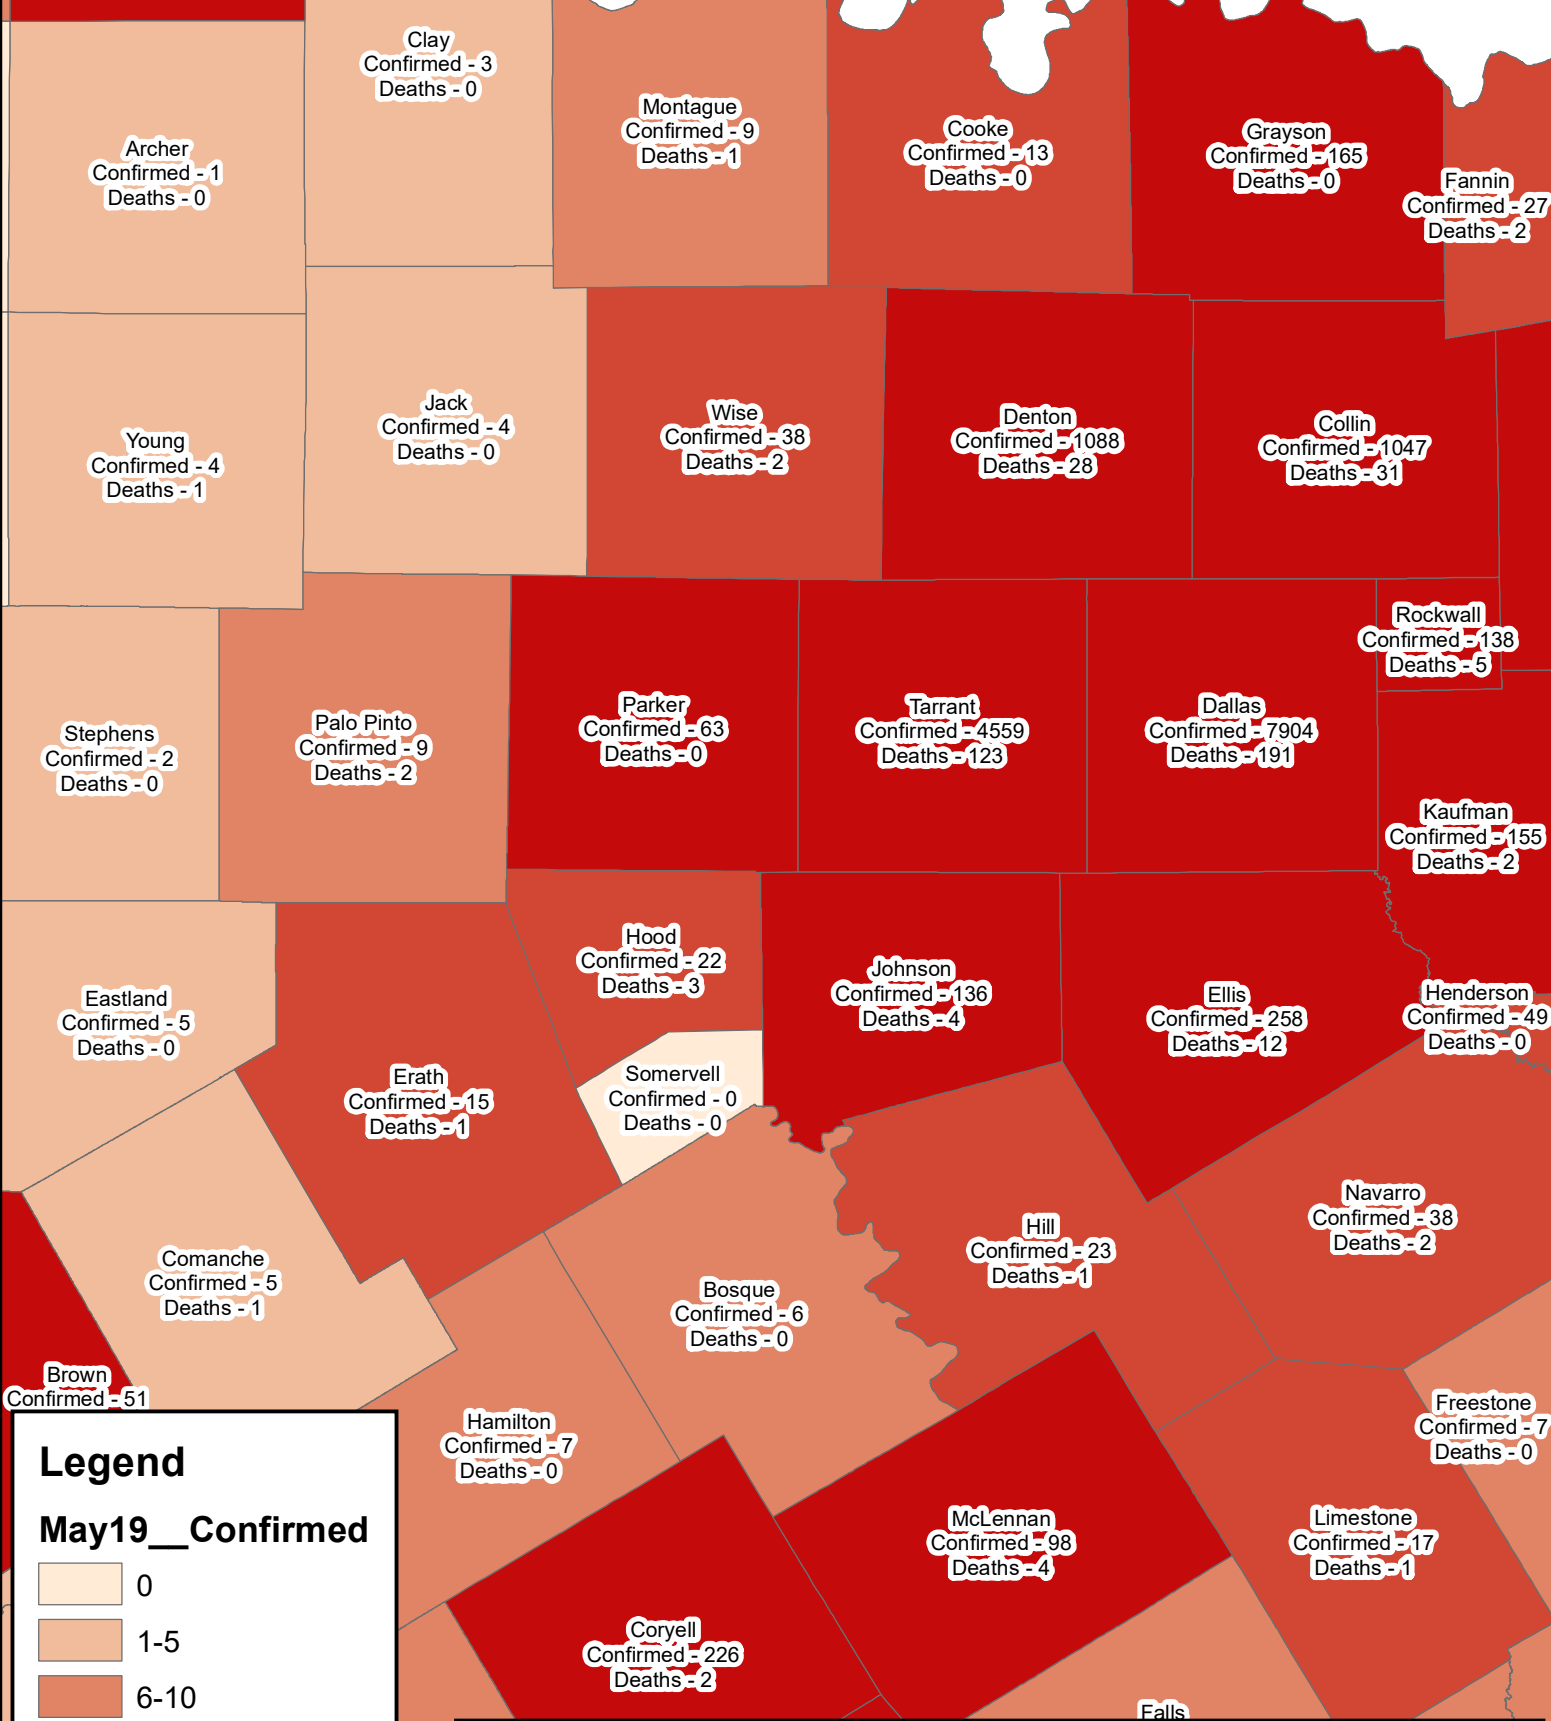

Erath County Area Covid-19 Confirmed Cases

May 19, 2020

Legend

May19__ Confirmed

- 0
- 1-5
- 6-10
- 11-50
- 51-9859

The City of Stephenville makes every effort to ensure this map is free of errors but does not warrant the map or its features. The City of Stephenville provides this map without any warranty of any kind whatsoever, either expressed or implied.

[https://github.com/CSSEGISandData/COVID-19/tree/master/csse covid 19 data/csse covid 19 daily reports](https://github.com/CSSEGISandData/COVID-19/tree/master/csse%20covid%2019%20data/csse%20covid%2019%20daily%20reports)