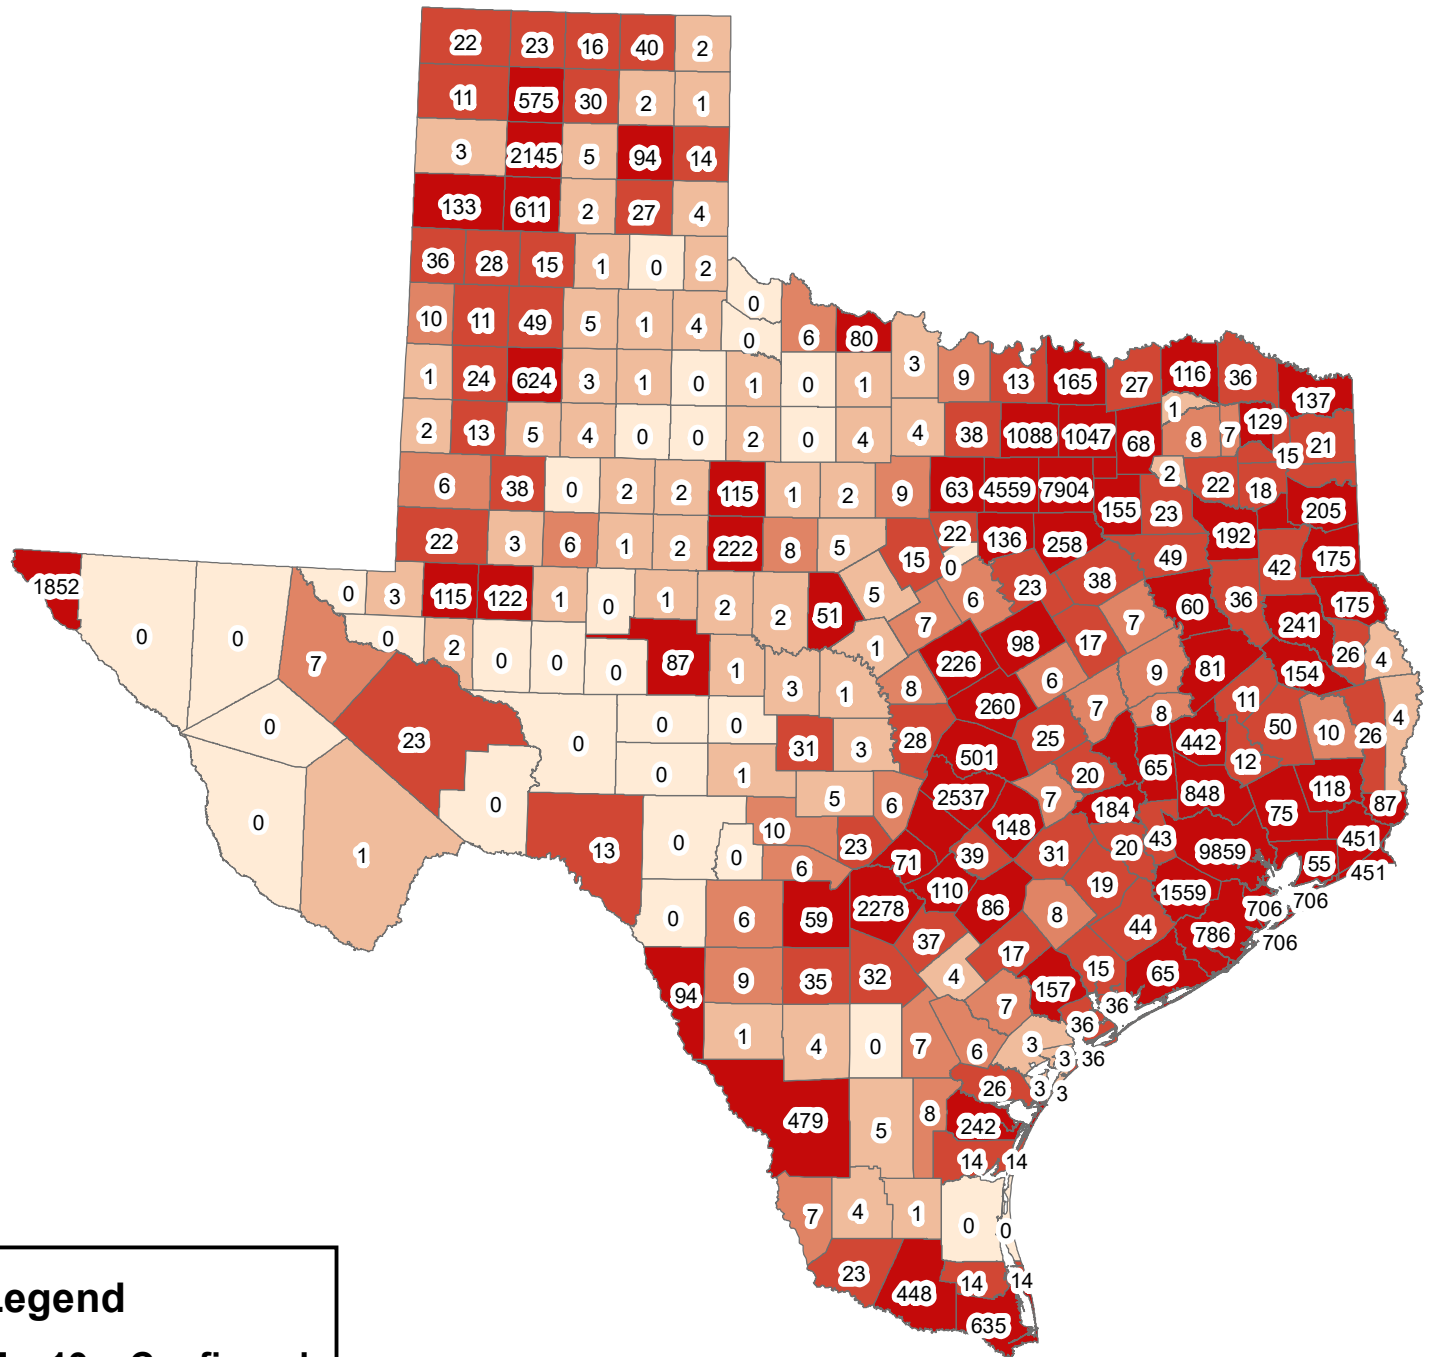

Texas Covid-19 Confirmed Cases May 19, 2020

Legend

May19__Confirmed

- 0
- 1-5
- 6-10
- 11-50
- 51-9859

The City of Stephenville makes every effort to ensure this map is free of errors but does not warrant the map or its features. The City of Stephenville provides this map without any warranty of any kind whatsoever, either expressed or implied.

[https://github.com/CSSEGISandData/COVID-19/tree/master/csse covid 19 data/csse covid 19 daily reports](https://github.com/CSSEGISandData/COVID-19/tree/master/csse%20covid%2019%20data/csse%20covid%2019%20daily%20reports)