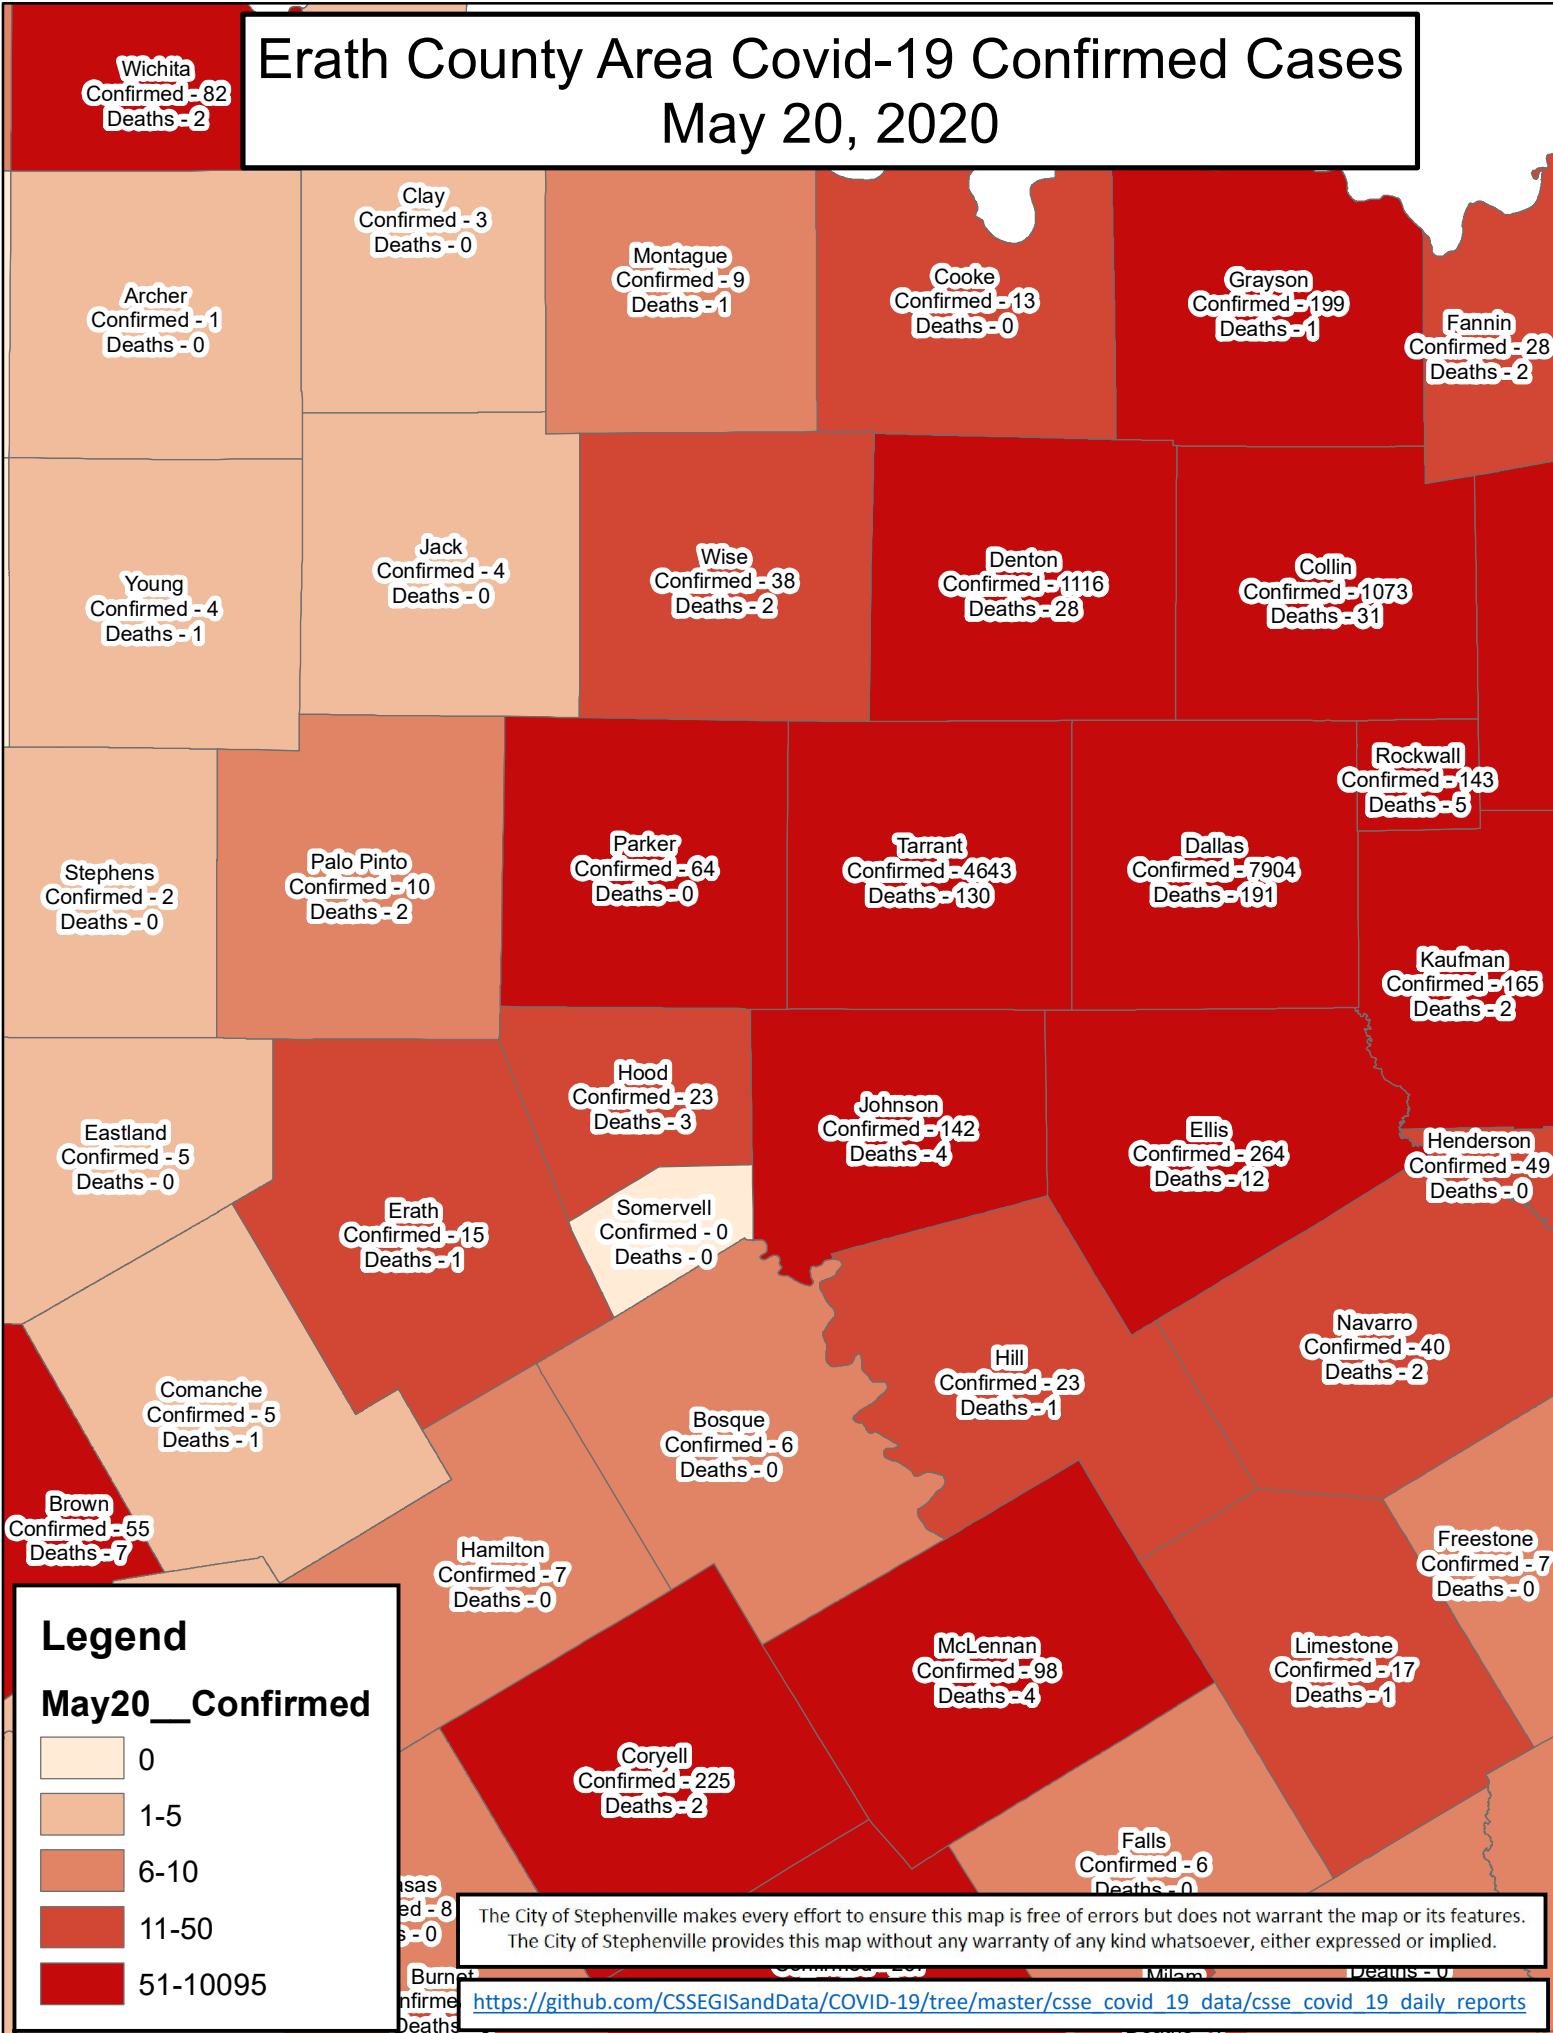

Erath County Area Covid-19 Confirmed Cases

May 20, 2020

Legend

May20__ Confirmed

- 0
- 1-5
- 6-10
- 11-50
- 51-10095

The City of Stephenville makes every effort to ensure this map is free of errors but does not warrant the map or its features. The City of Stephenville provides this map without any warranty of any kind whatsoever, either expressed or implied.

[https://github.com/CSSEGISandData/COVID-19/tree/master/csse covid 19 data/csse covid 19 daily reports](https://github.com/CSSEGISandData/COVID-19/tree/master/csse%20covid%2019%20data/csse%20covid%2019%20daily%20reports)