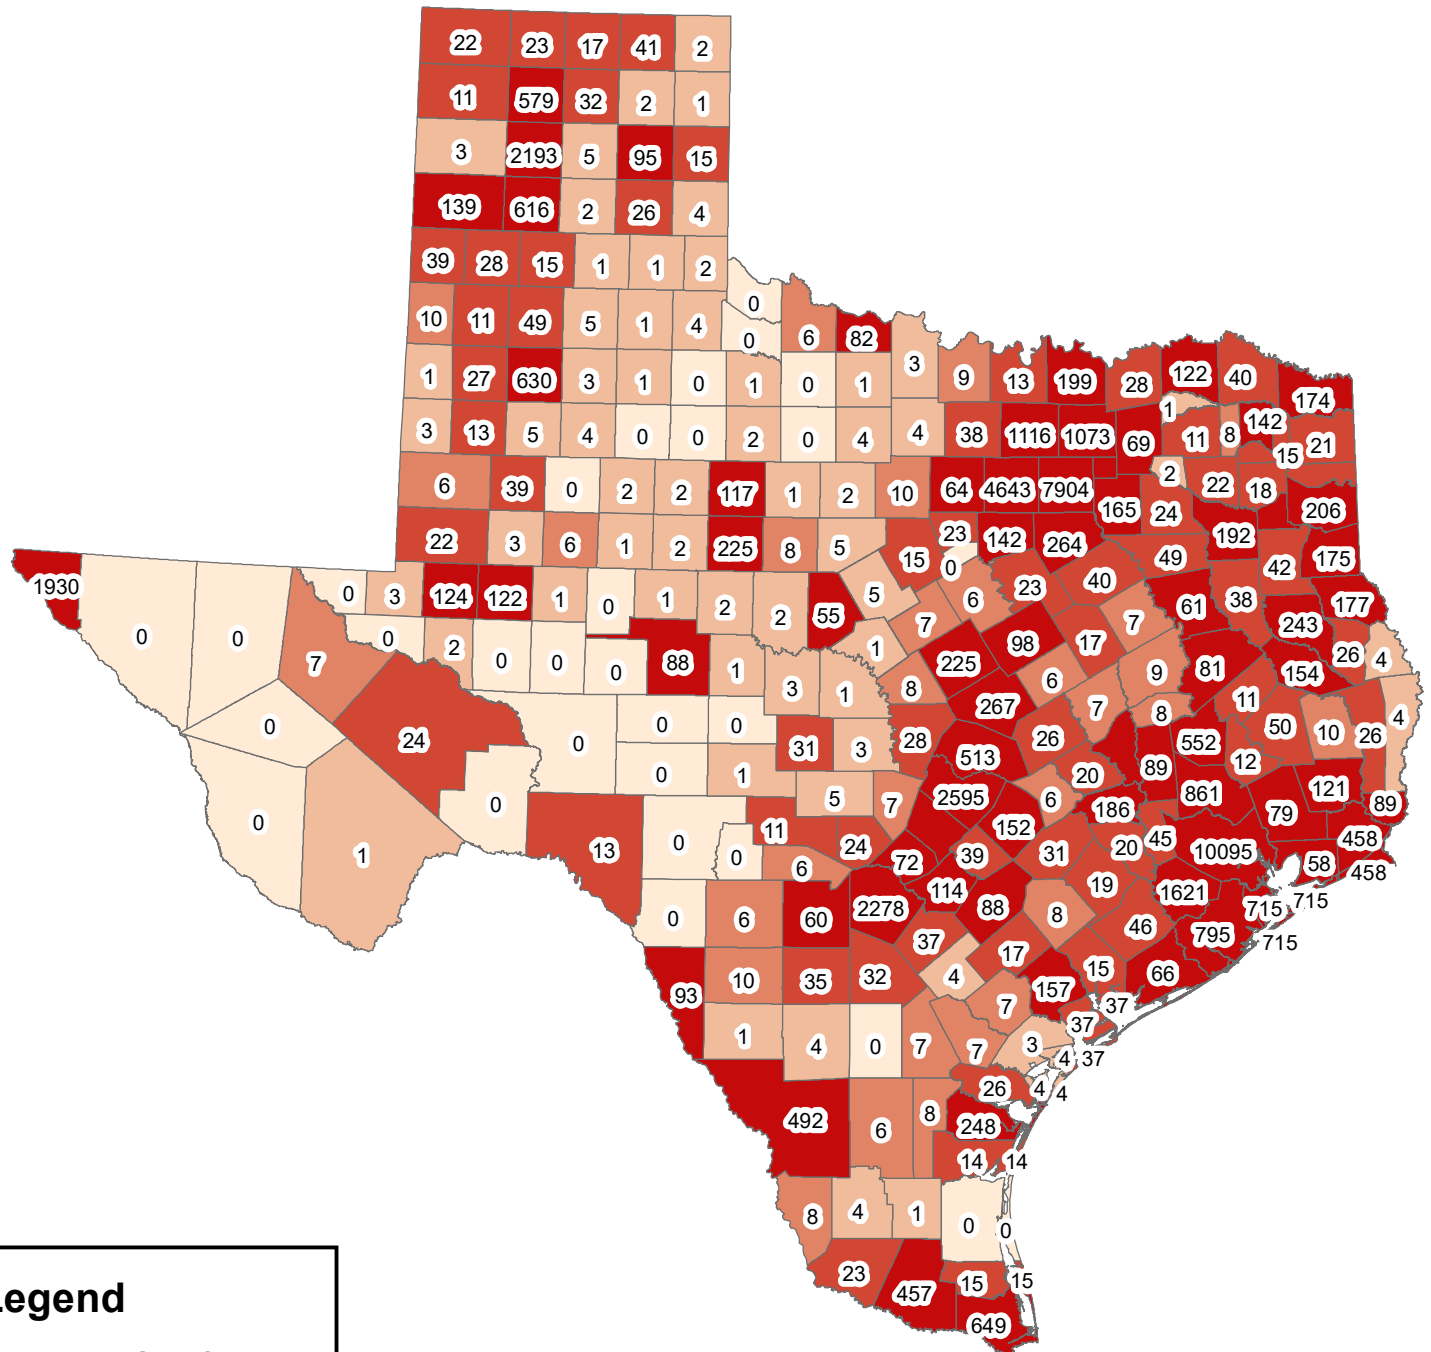

Texas Covid-19 Confirmed Cases May 20, 2020

Legend

May20__Confirmed

- 0
- 1-5
- 6-10
- 11-50
- 51-10095

The City of Stephenville makes every effort to ensure this map is free of errors but does not warrant the map or its features. The City of Stephenville provides this map without any warranty of any kind whatsoever, either expressed or implied.

[https://github.com/CSSEGISandData/COVID-19/tree/master/csse covid 19 data/csse covid 19 daily reports](https://github.com/CSSEGISandData/COVID-19/tree/master/csse%20covid%2019%20data/csse%20covid%2019%20daily%20reports)