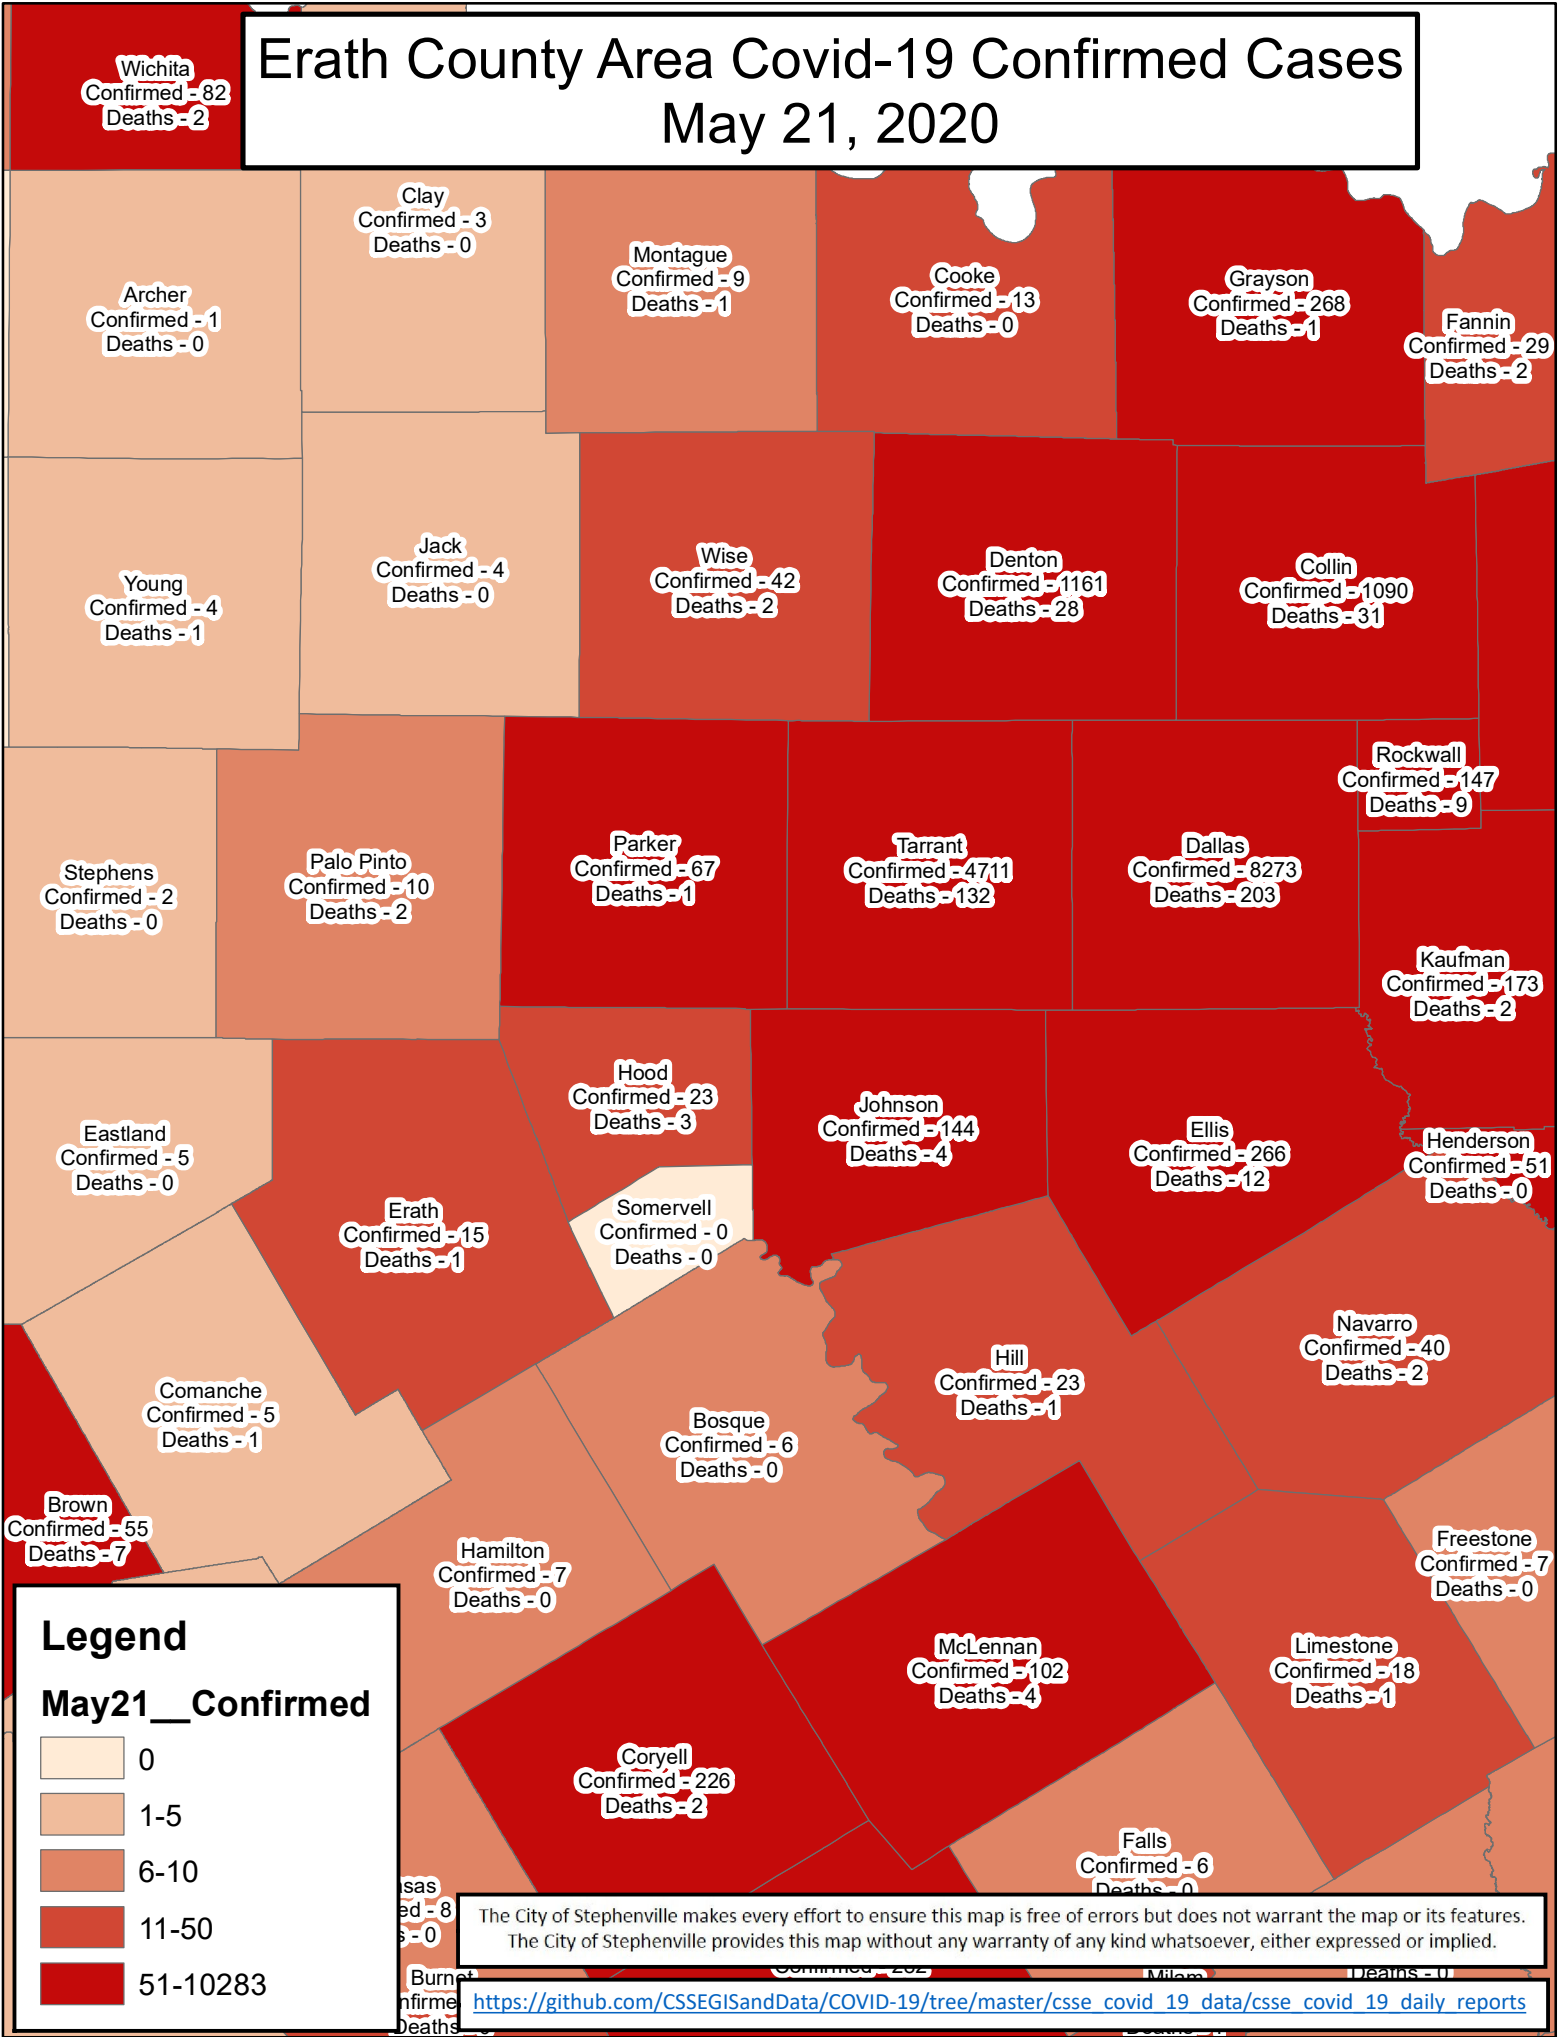

Erath County Area Covid-19 Confirmed Cases

May 21, 2020

Legend

May21__ Confirmed

- 0
- 1-5
- 6-10
- 11-50
- 51-10283

The City of Stephenville makes every effort to ensure this map is free of errors but does not warrant the map or its features. The City of Stephenville provides this map without any warranty of any kind whatsoever, either expressed or implied.

https://github.com/CSSEGISandData/COVID-19/tree/master/csse_covid_19_data/csse_covid_19_daily_reports