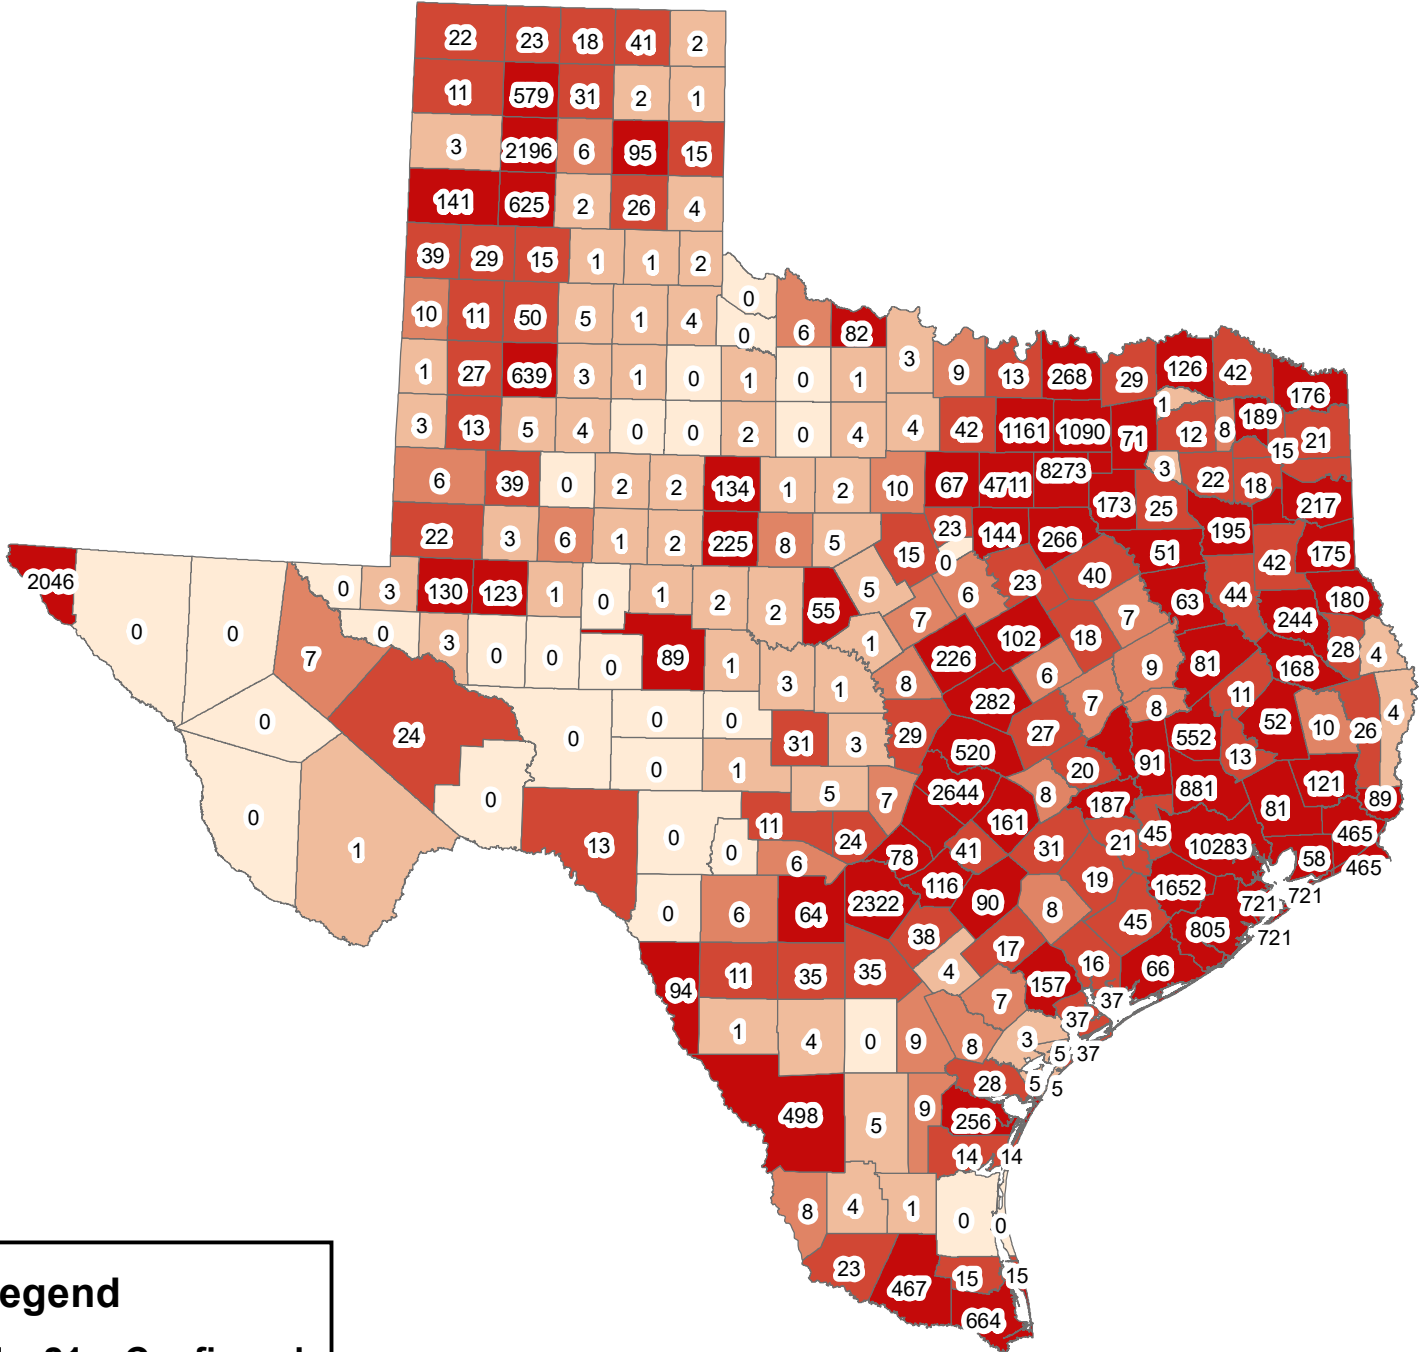

Texas Covid-19 Confirmed Cases May 21, 2020

Legend

May21__Confirmed

- 0
- 1-5
- 6-10
- 11-50
- 51-10283

The City of Stephenville makes every effort to ensure this map is free of errors but does not warrant the map or its features. The City of Stephenville provides this map without any warranty of any kind whatsoever, either expressed or implied.

[https://github.com/CSSEGISandData/COVID-19/tree/master/csse covid 19 data/csse covid 19 daily reports](https://github.com/CSSEGISandData/COVID-19/tree/master/csse%20covid%2019%20data/csse%20covid%2019%20daily%20reports)