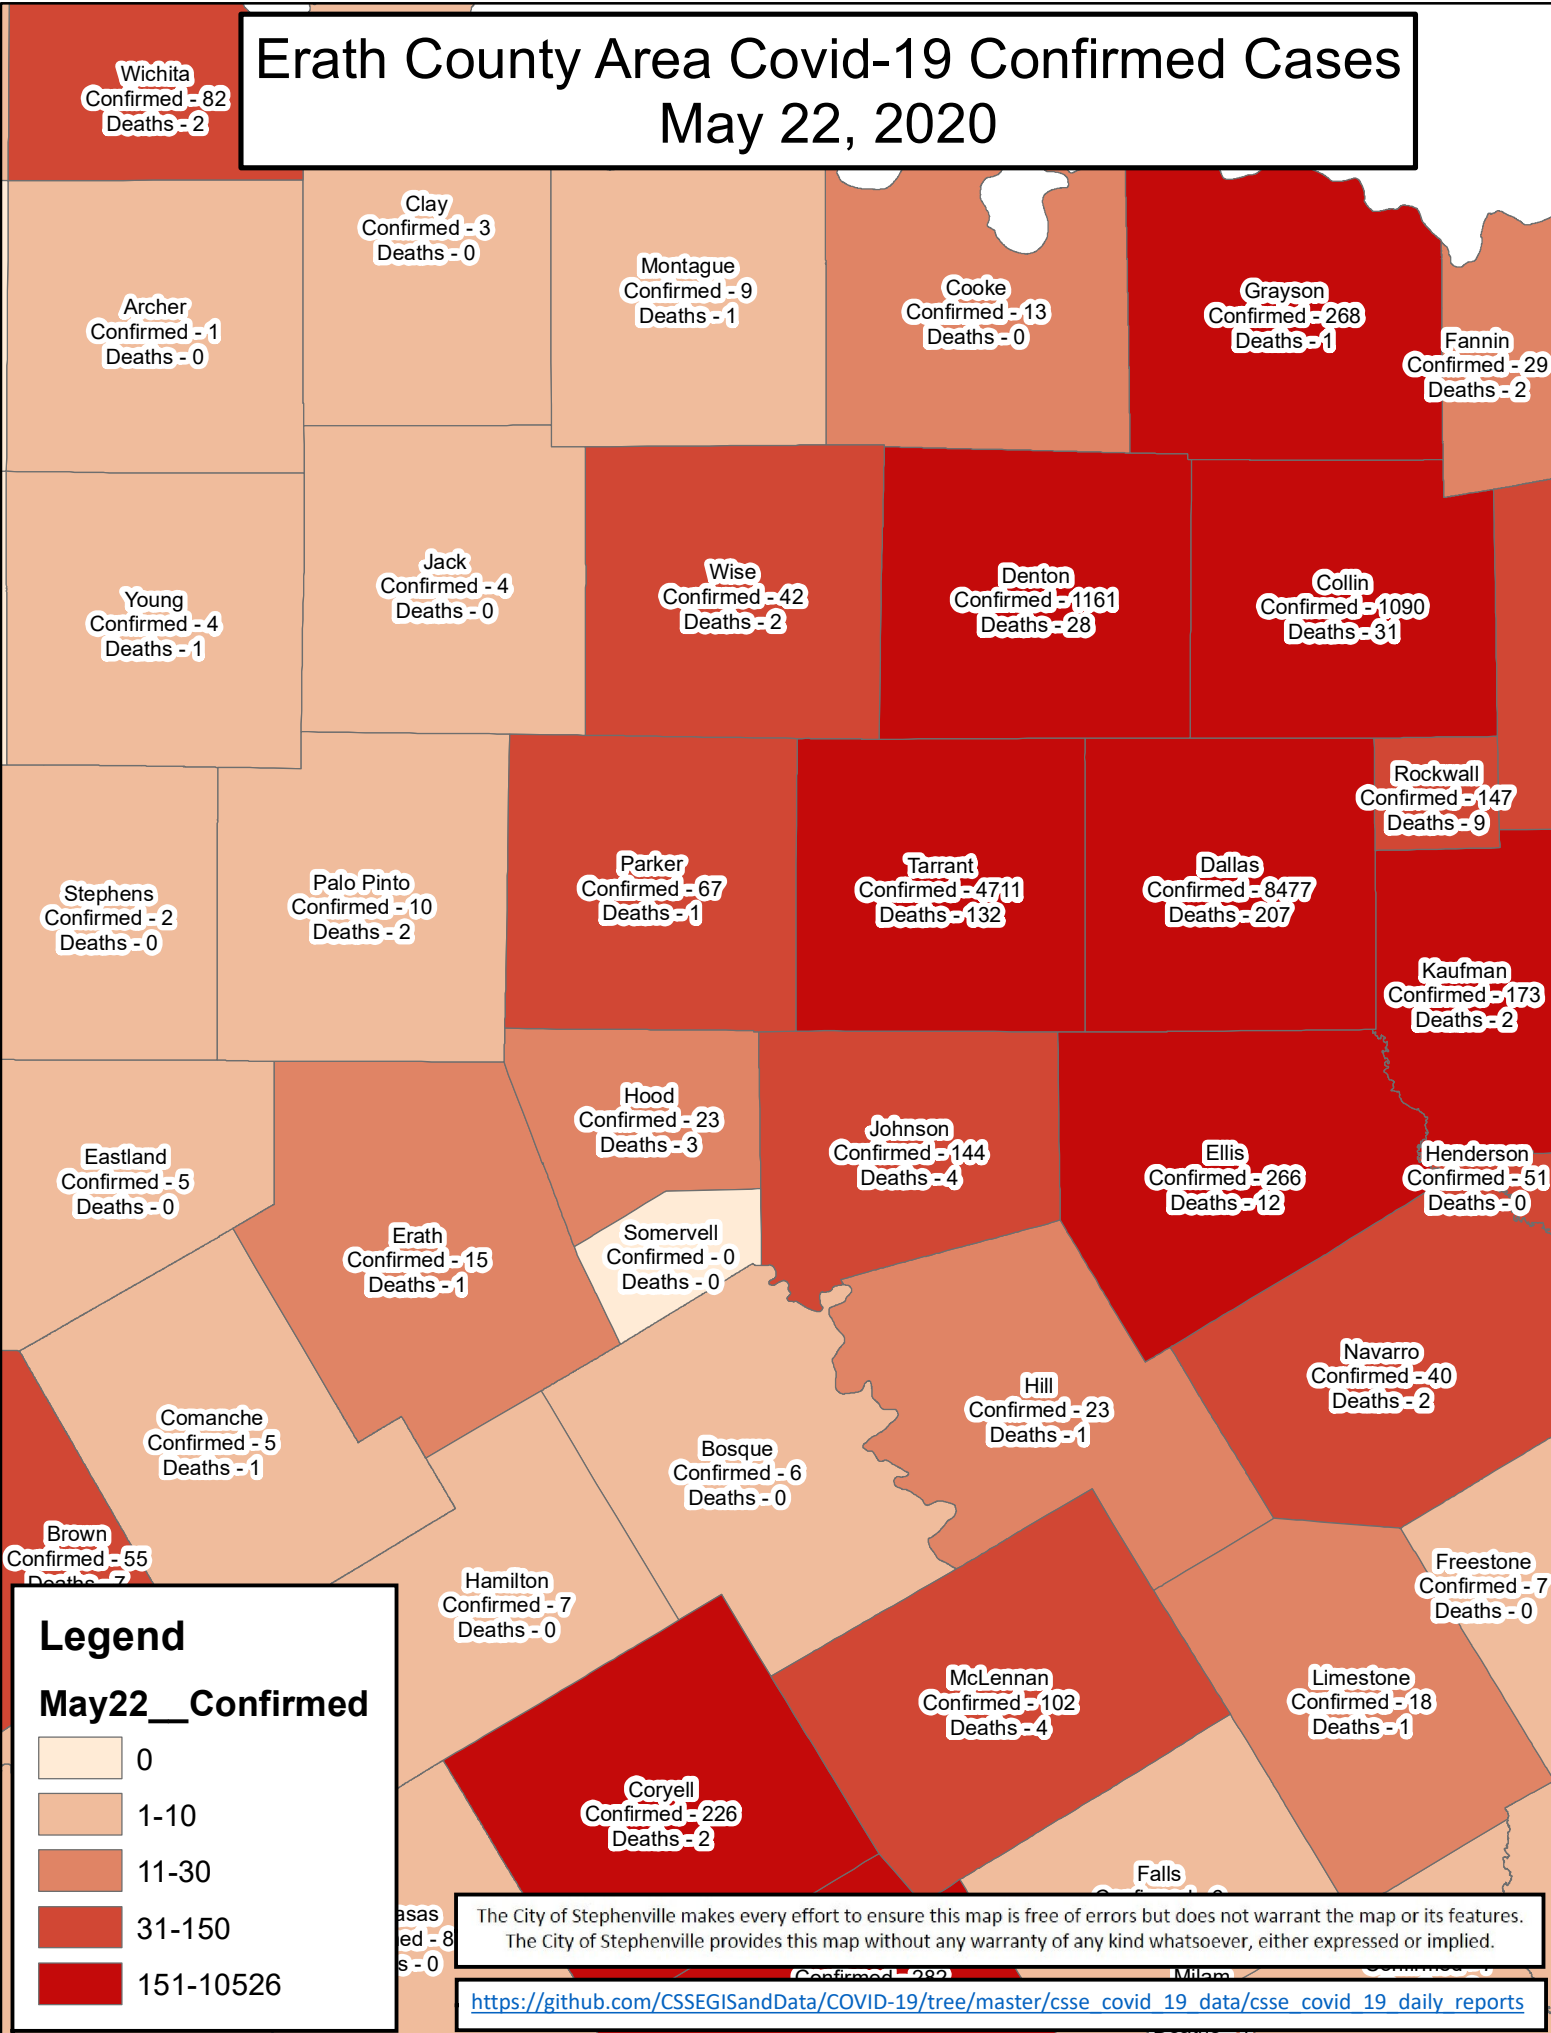

Erath County Area Covid-19 Confirmed Cases

May 22, 2020

Legend

May22__ Confirmed

- 0
- 1-10
- 11-30
- 31-150
- 151-10526

The City of Stephenville makes every effort to ensure this map is free of errors but does not warrant the map or its features. The City of Stephenville provides this map without any warranty of any kind whatsoever, either expressed or implied.

[https://github.com/CSSEGISandData/COVID-19/tree/master/csse covid 19 data/csse covid 19 daily reports](https://github.com/CSSEGISandData/COVID-19/tree/master/csse%20covid%2019%20data/csse%20covid%2019%20daily%20reports)