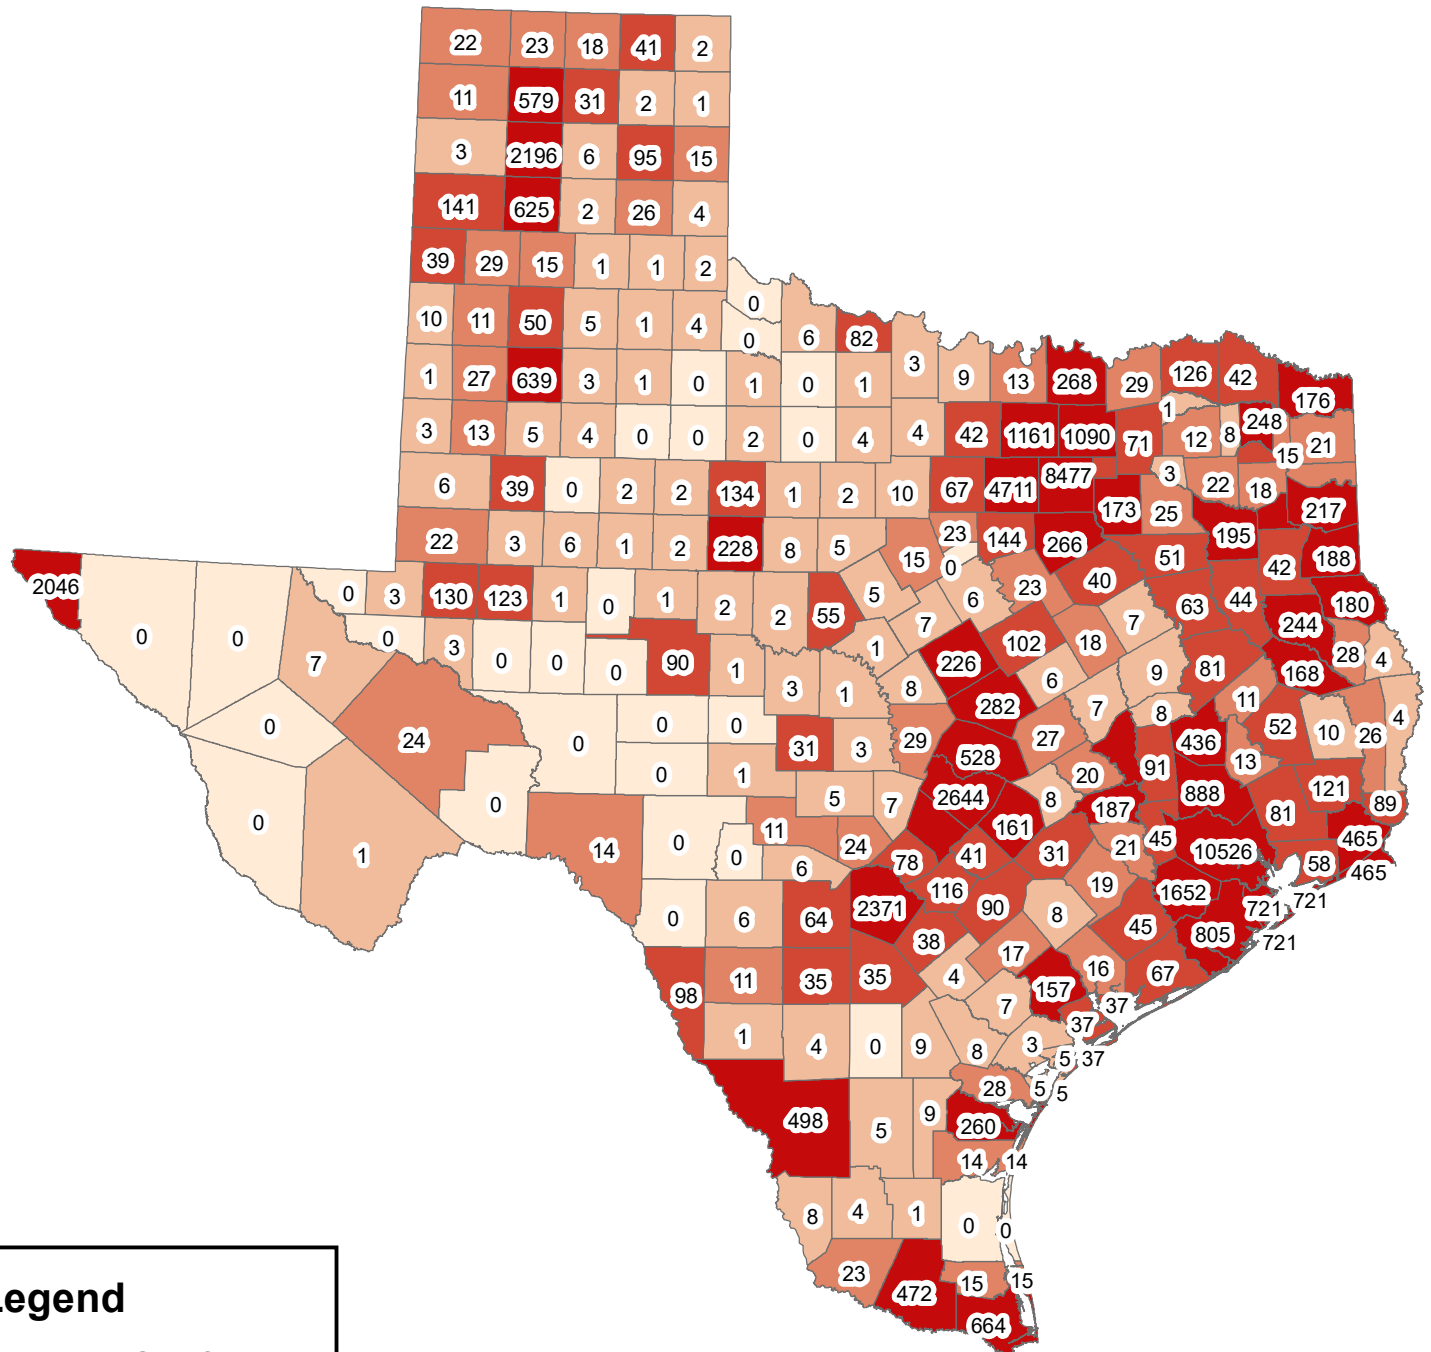

# Texas Covid-19 Confirmed Cases May 22, 2020

**Legend**

**May22\_\_Confirmed**

- 0
- 1-10
- 11-30
- 31-150
- 151-10526

The City of Stephenville makes every effort to ensure this map is free of errors but does not warrant the map or its features. The City of Stephenville provides this map without any warranty of any kind whatsoever, either expressed or implied.

[https://github.com/CSSEGISandData/COVID-19/tree/master/csse covid 19 data/csse covid 19 daily reports](https://github.com/CSSEGISandData/COVID-19/tree/master/csse%20covid%2019%20data/csse%20covid%2019%20daily%20reports)