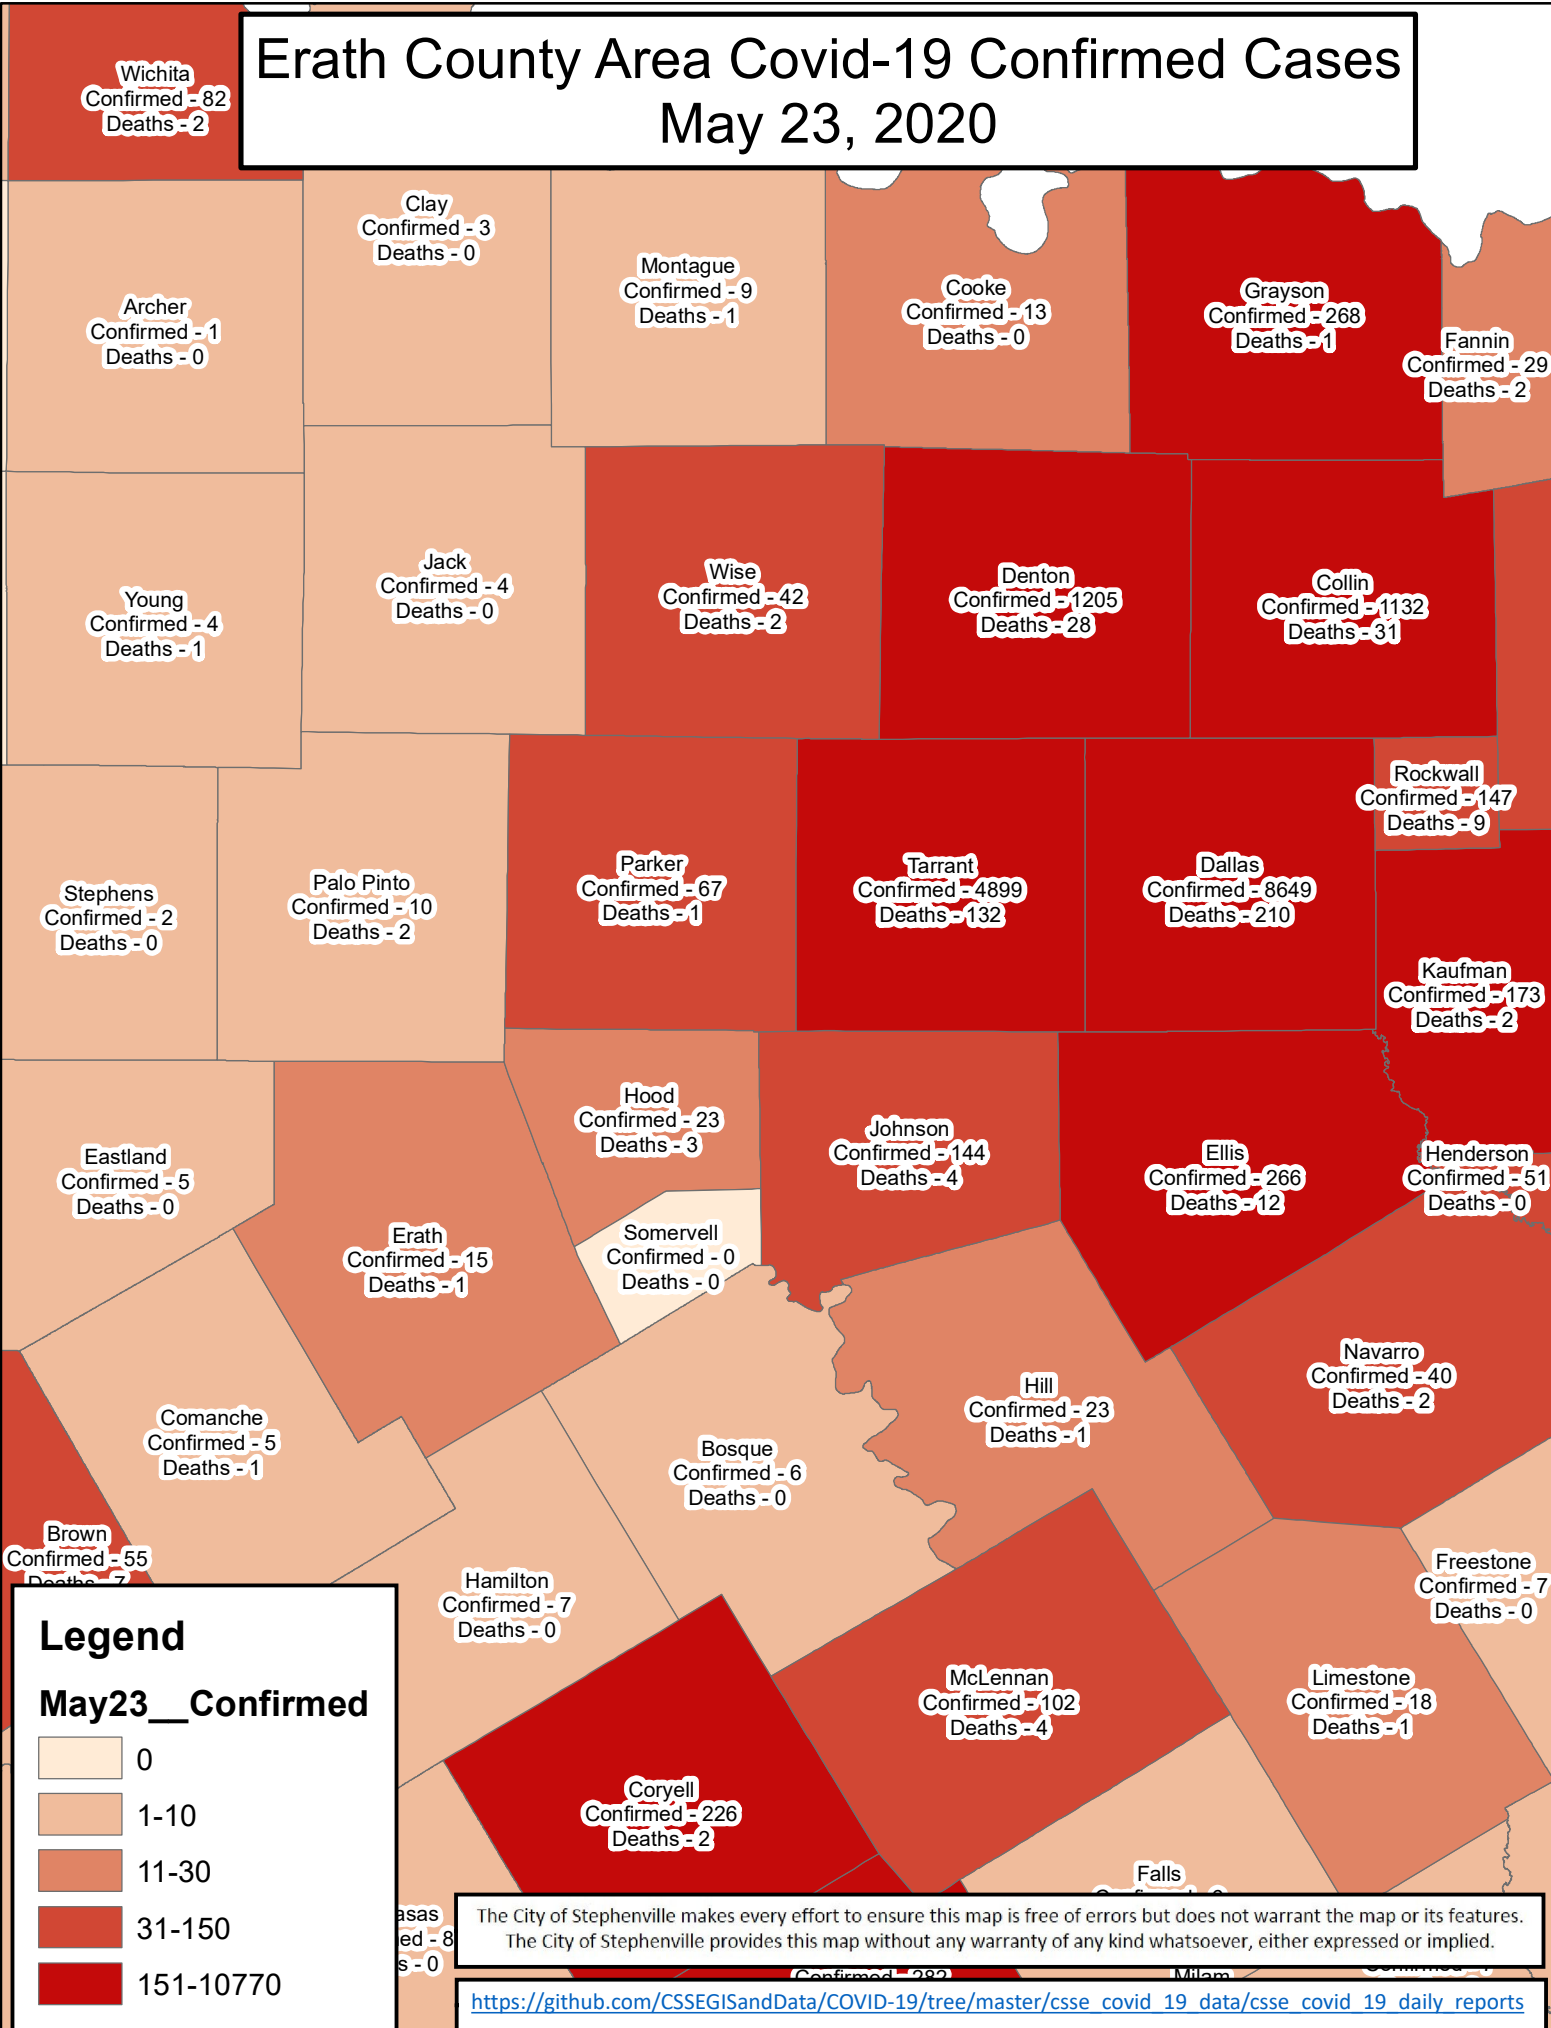

Erath County Area Covid-19 Confirmed Cases

May 23, 2020

Legend

May23__ Confirmed

- 0
- 1-10
- 11-30
- 31-150
- 151-10770

The City of Stephenville makes every effort to ensure this map is free of errors but does not warrant the map or its features. The City of Stephenville provides this map without any warranty of any kind whatsoever, either expressed or implied.

[https://github.com/CSSEGISandData/COVID-19/tree/master/csse covid 19 data/csse covid 19 daily reports](https://github.com/CSSEGISandData/COVID-19/tree/master/csse%20covid%2019%20data/csse%20covid%2019%20daily%20reports)