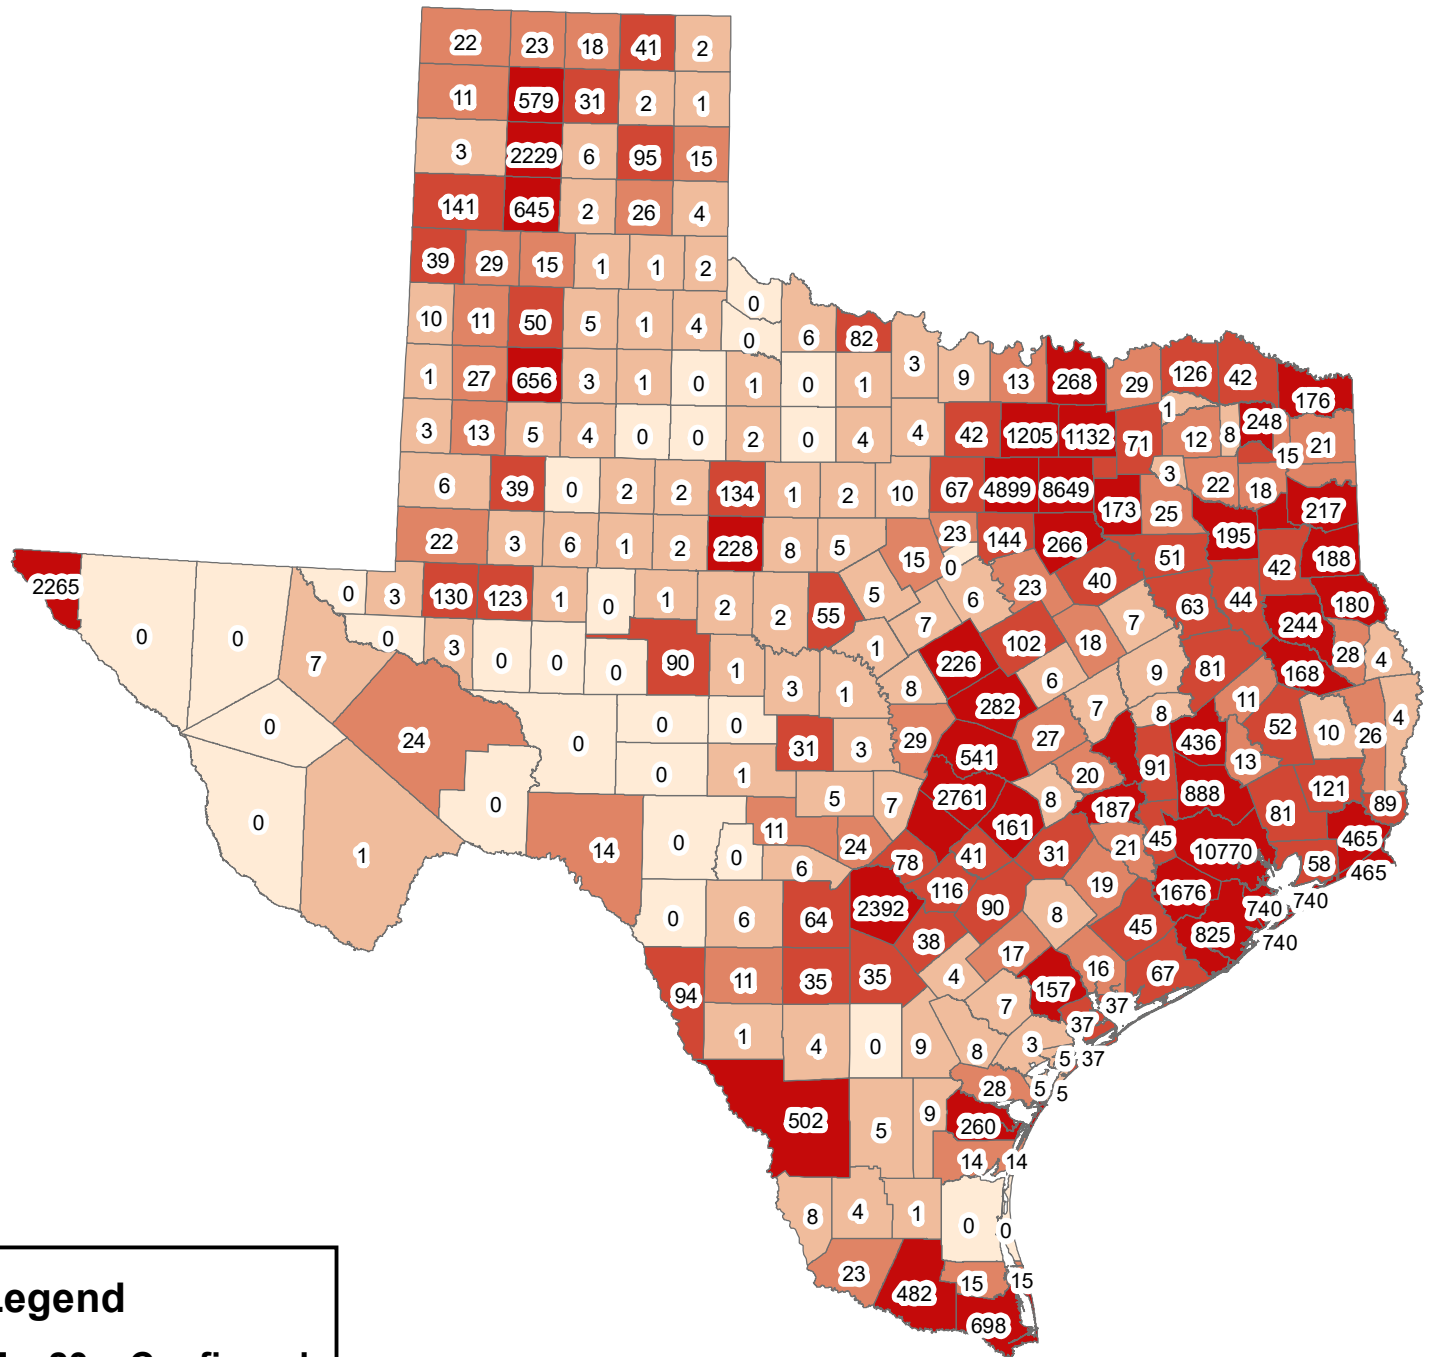

# Texas Covid-19 Confirmed Cases May 23, 2020

**Legend**

**May23\_\_Confirmed**

- 0
- 1-10
- 11-30
- 31-150
- 151-10770

The City of Stephenville makes every effort to ensure this map is free of errors but does not warrant the map or its features. The City of Stephenville provides this map without any warranty of any kind whatsoever, either expressed or implied.

[https://github.com/CSSEGISandData/COVID-19/tree/master/csse covid 19 data/csse covid 19 daily reports](https://github.com/CSSEGISandData/COVID-19/tree/master/csse%20covid%2019%20data/csse%20covid%2019%20daily%20reports)