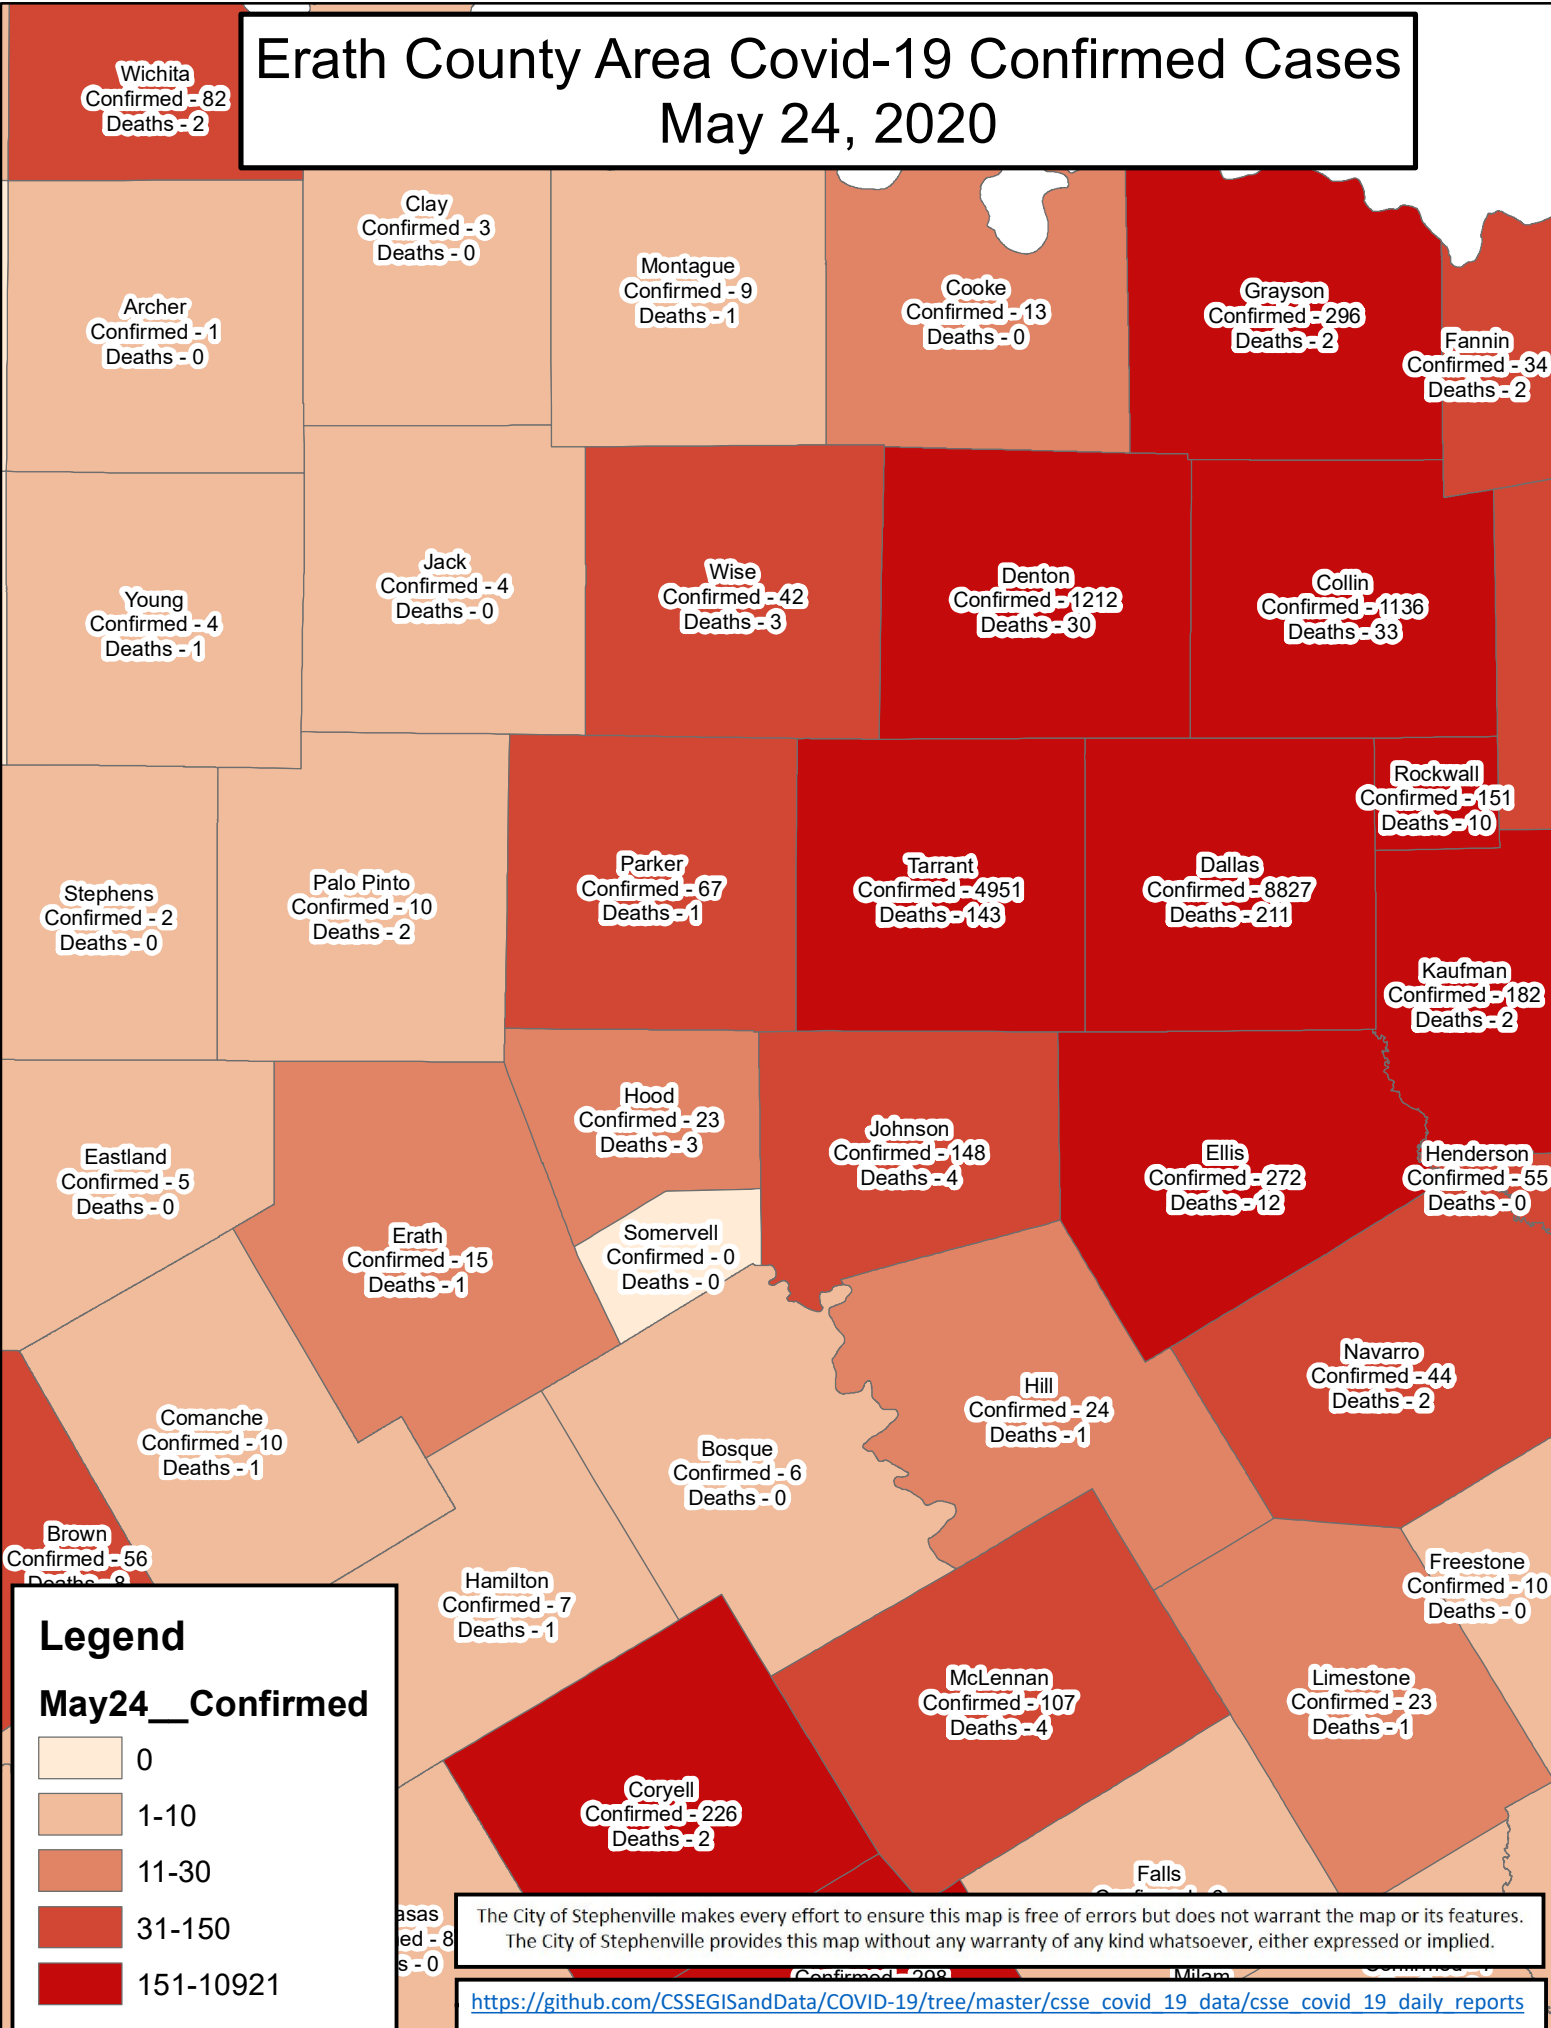

Erath County Area Covid-19 Confirmed Cases

May 24, 2020

Legend

May24__ Confirmed

- 0
- 1-10
- 11-30
- 31-150
- 151-10921

The City of Stephenville makes every effort to ensure this map is free of errors but does not warrant the map or its features. The City of Stephenville provides this map without any warranty of any kind whatsoever, either expressed or implied.

https://github.com/CSSEGISandData/COVID-19/tree/master/csse_covid_19_data/csse_covid_19_daily_reports