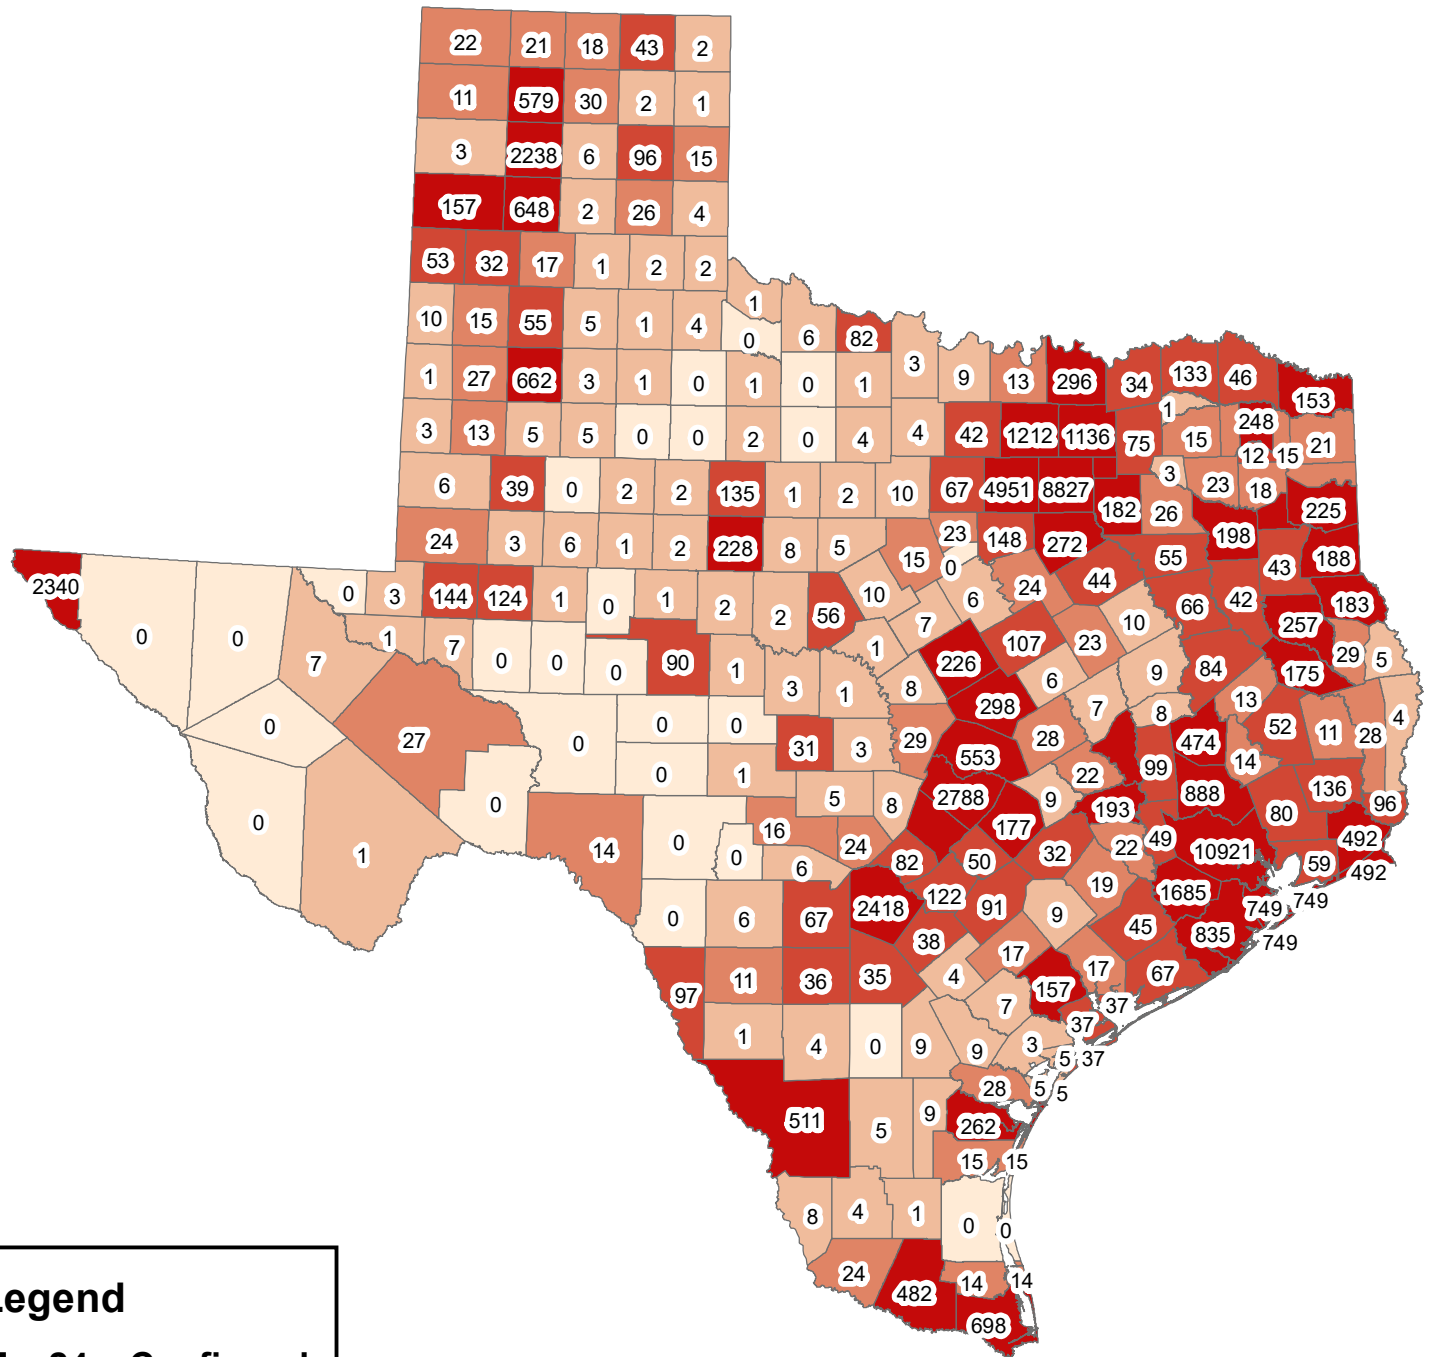

Texas Covid-19 Confirmed Cases May 24, 2020

Legend

May24__ Confirmed

- 0
- 1-10
- 11-30
- 31-150
- 151-10921

The City of Stephenville makes every effort to ensure this map is free of errors but does not warrant the map or its features. The City of Stephenville provides this map without any warranty of any kind whatsoever, either expressed or implied.

<https://github.com/CSSEGISandData/COVID-19/tree/master/csse covid 19 data/csse covid 19 daily reports>