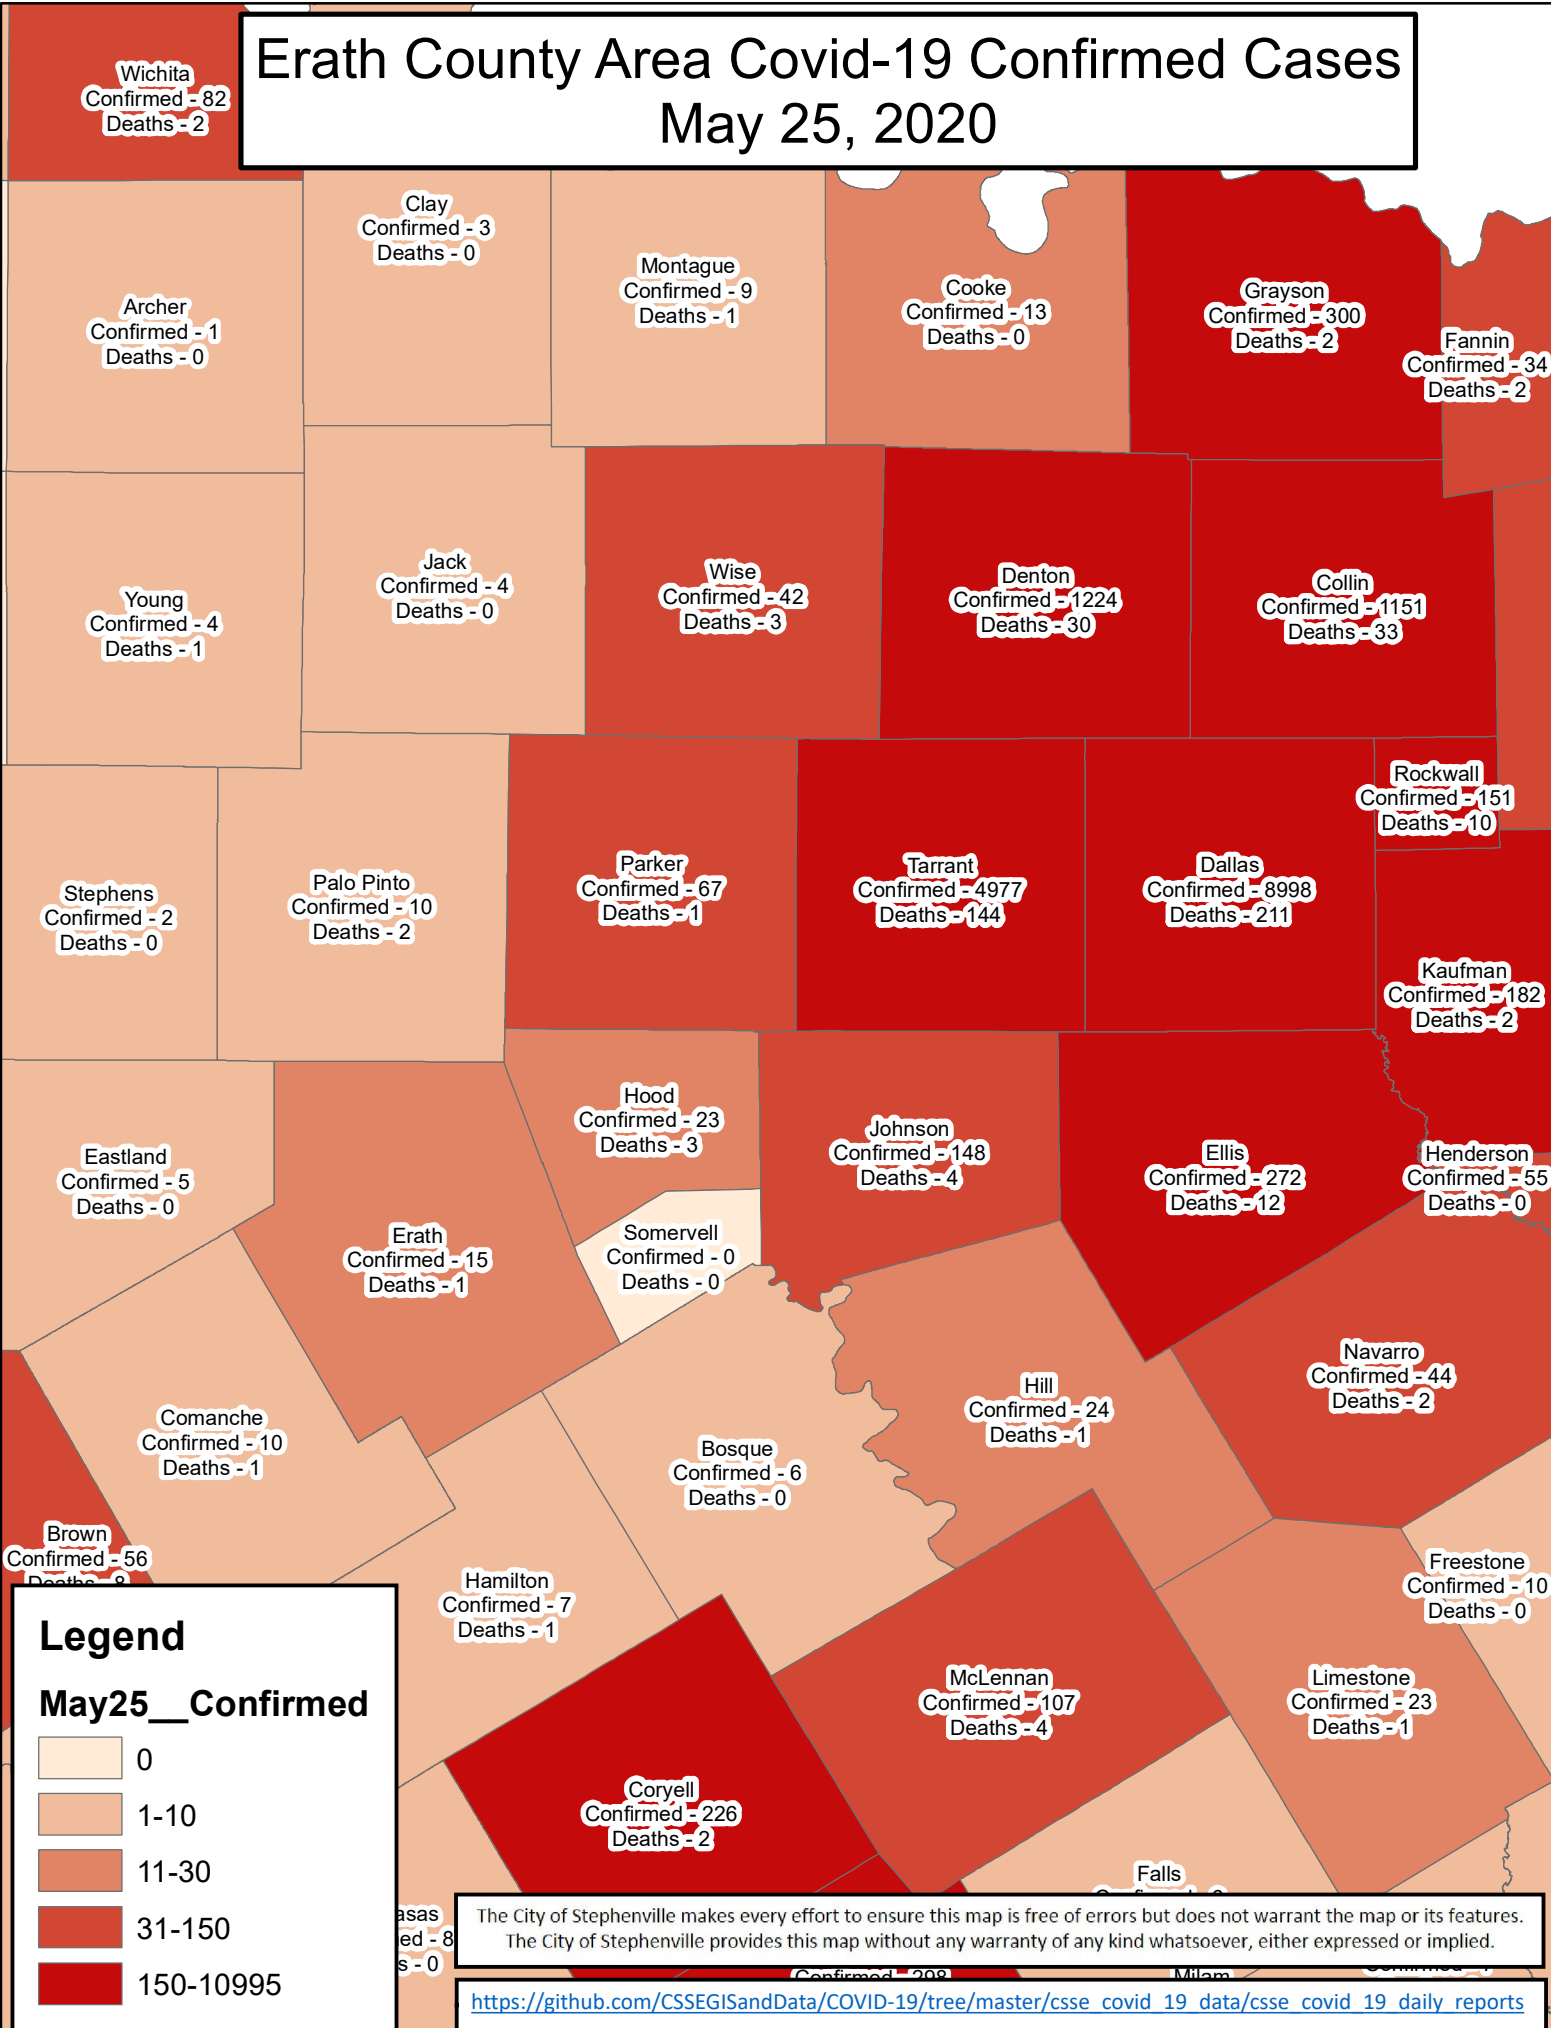

Erath County Area Covid-19 Confirmed Cases

May 25, 2020

Legend

May25__ Confirmed

- 0
- 1-10
- 11-30
- 31-150
- 150-10995

The City of Stephenville makes every effort to ensure this map is free of errors but does not warrant the map or its features. The City of Stephenville provides this map without any warranty of any kind whatsoever, either expressed or implied.

[https://github.com/CSSEGISandData/COVID-19/tree/master/csse covid 19 data/csse covid 19 daily reports](https://github.com/CSSEGISandData/COVID-19/tree/master/csse%20covid%2019%20data/csse%20covid%2019%20daily%20reports)