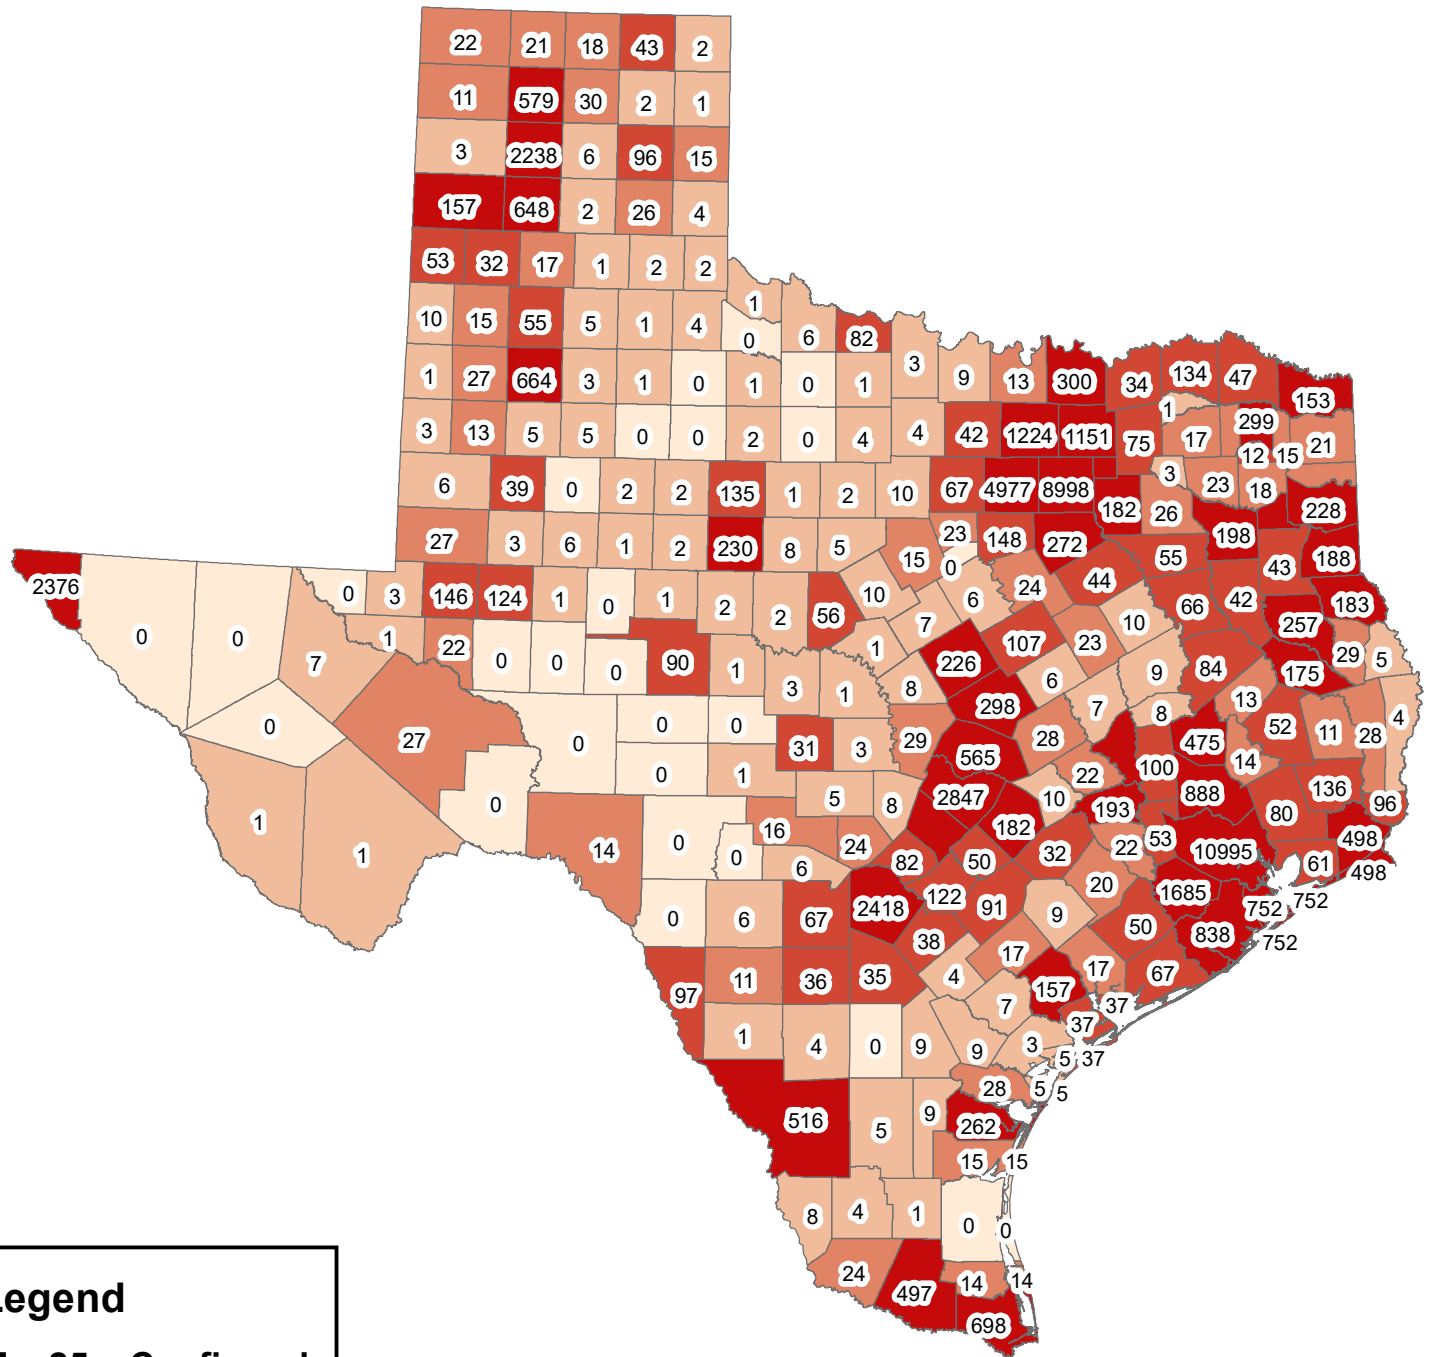

# Texas Covid-19 Confirmed Cases May 25, 2020

**Legend**

**May25\_\_Confirmed**

- 0
- 1-10
- 11-30
- 31-150
- 150-10995

The City of Stephenville makes every effort to ensure this map is free of errors but does not warrant the map or its features. The City of Stephenville provides this map without any warranty of any kind whatsoever, either expressed or implied.

[https://github.com/CSSEGISandData/COVID-19/tree/master/csse covid 19 data/csse covid 19 daily reports](https://github.com/CSSEGISandData/COVID-19/tree/master/csse%20covid%2019%20data/csse%20covid%2019%20daily%20reports)