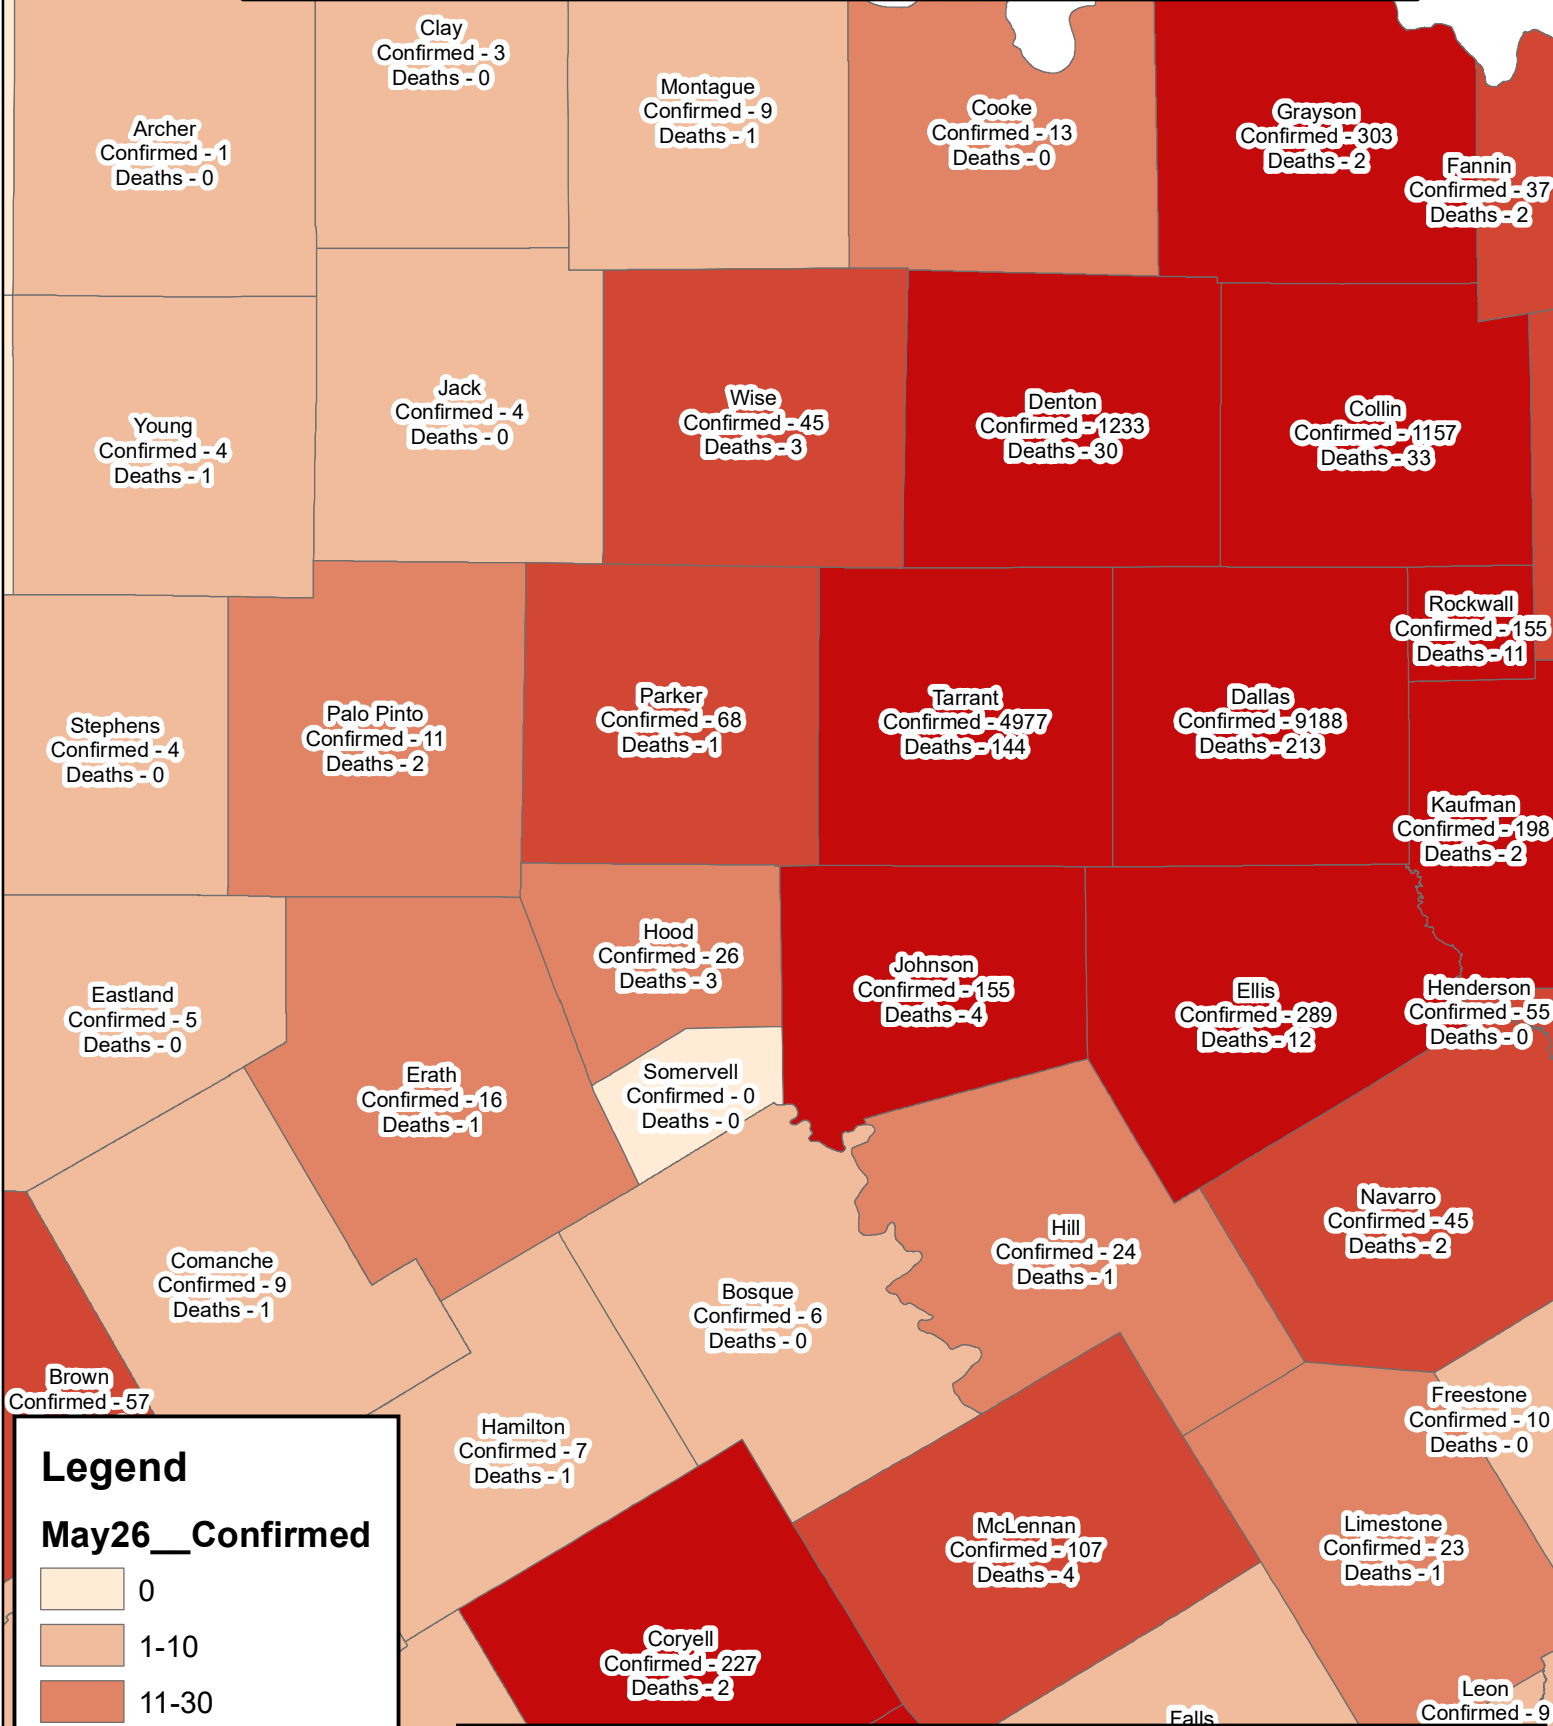

Erath County Area Covid-19 Confirmed Cases

May 26, 2020

Legend

May26__ Confirmed

- 0
- 1-10
- 11-30
- 31-150
- 151-11281

The City of Stephenville makes every effort to ensure this map is free of errors but does not warrant the map or its features. The City of Stephenville provides this map without any warranty of any kind whatsoever, either expressed or implied.

[https://github.com/CSSEGISandData/COVID-19/tree/master/csse covid 19 data/csse covid 19 daily reports](https://github.com/CSSEGISandData/COVID-19/tree/master/csse%20covid%2019%20data/csse%20covid%2019%20daily%20reports)