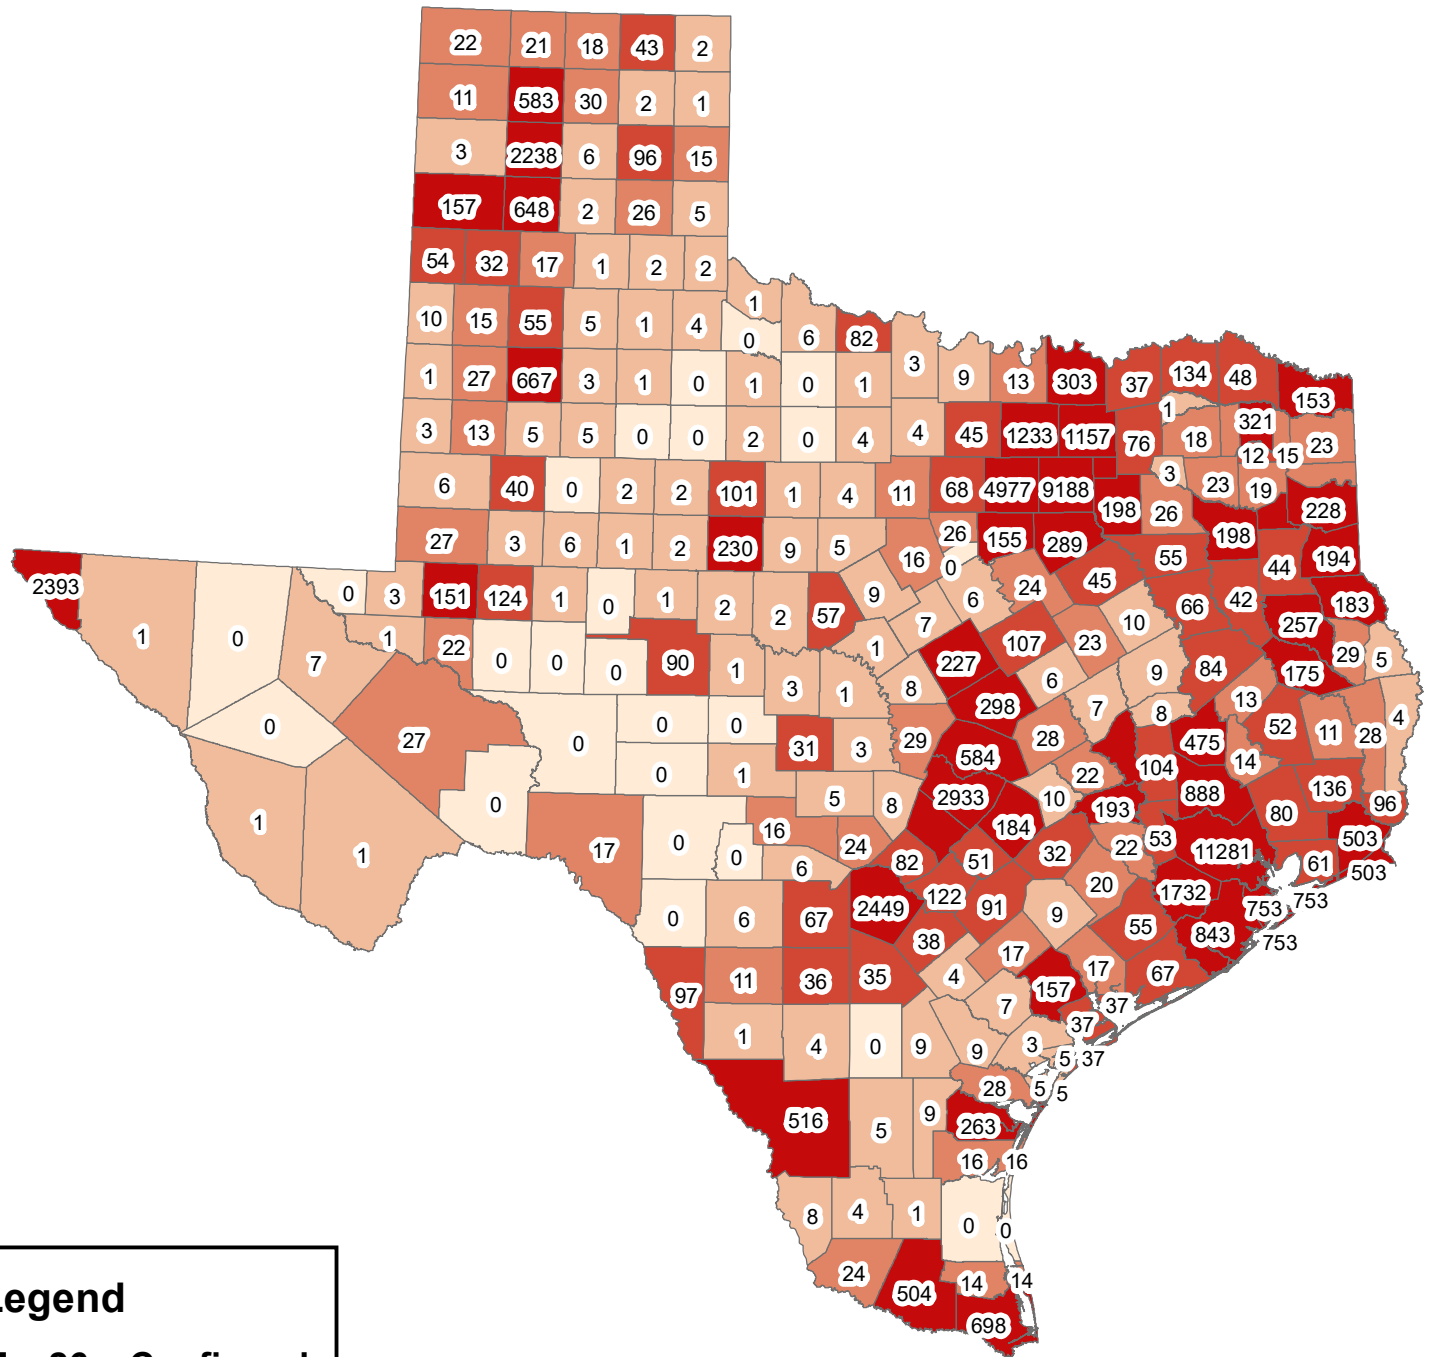

Texas Covid-19 Confirmed Cases May 26, 2020

Legend

May26__Confirmed

- 0
- 1-10
- 11-30
- 31-150
- 151-11281

The City of Stephenville makes every effort to ensure this map is free of errors but does not warrant the map or its features. The City of Stephenville provides this map without any warranty of any kind whatsoever, either expressed or implied.

[https://github.com/CSSEGISandData/COVID-19/tree/master/csse covid 19 data/csse covid 19 daily reports](https://github.com/CSSEGISandData/COVID-19/tree/master/csse%20covid%2019%20data/csse%20covid%2019%20daily%20reports)