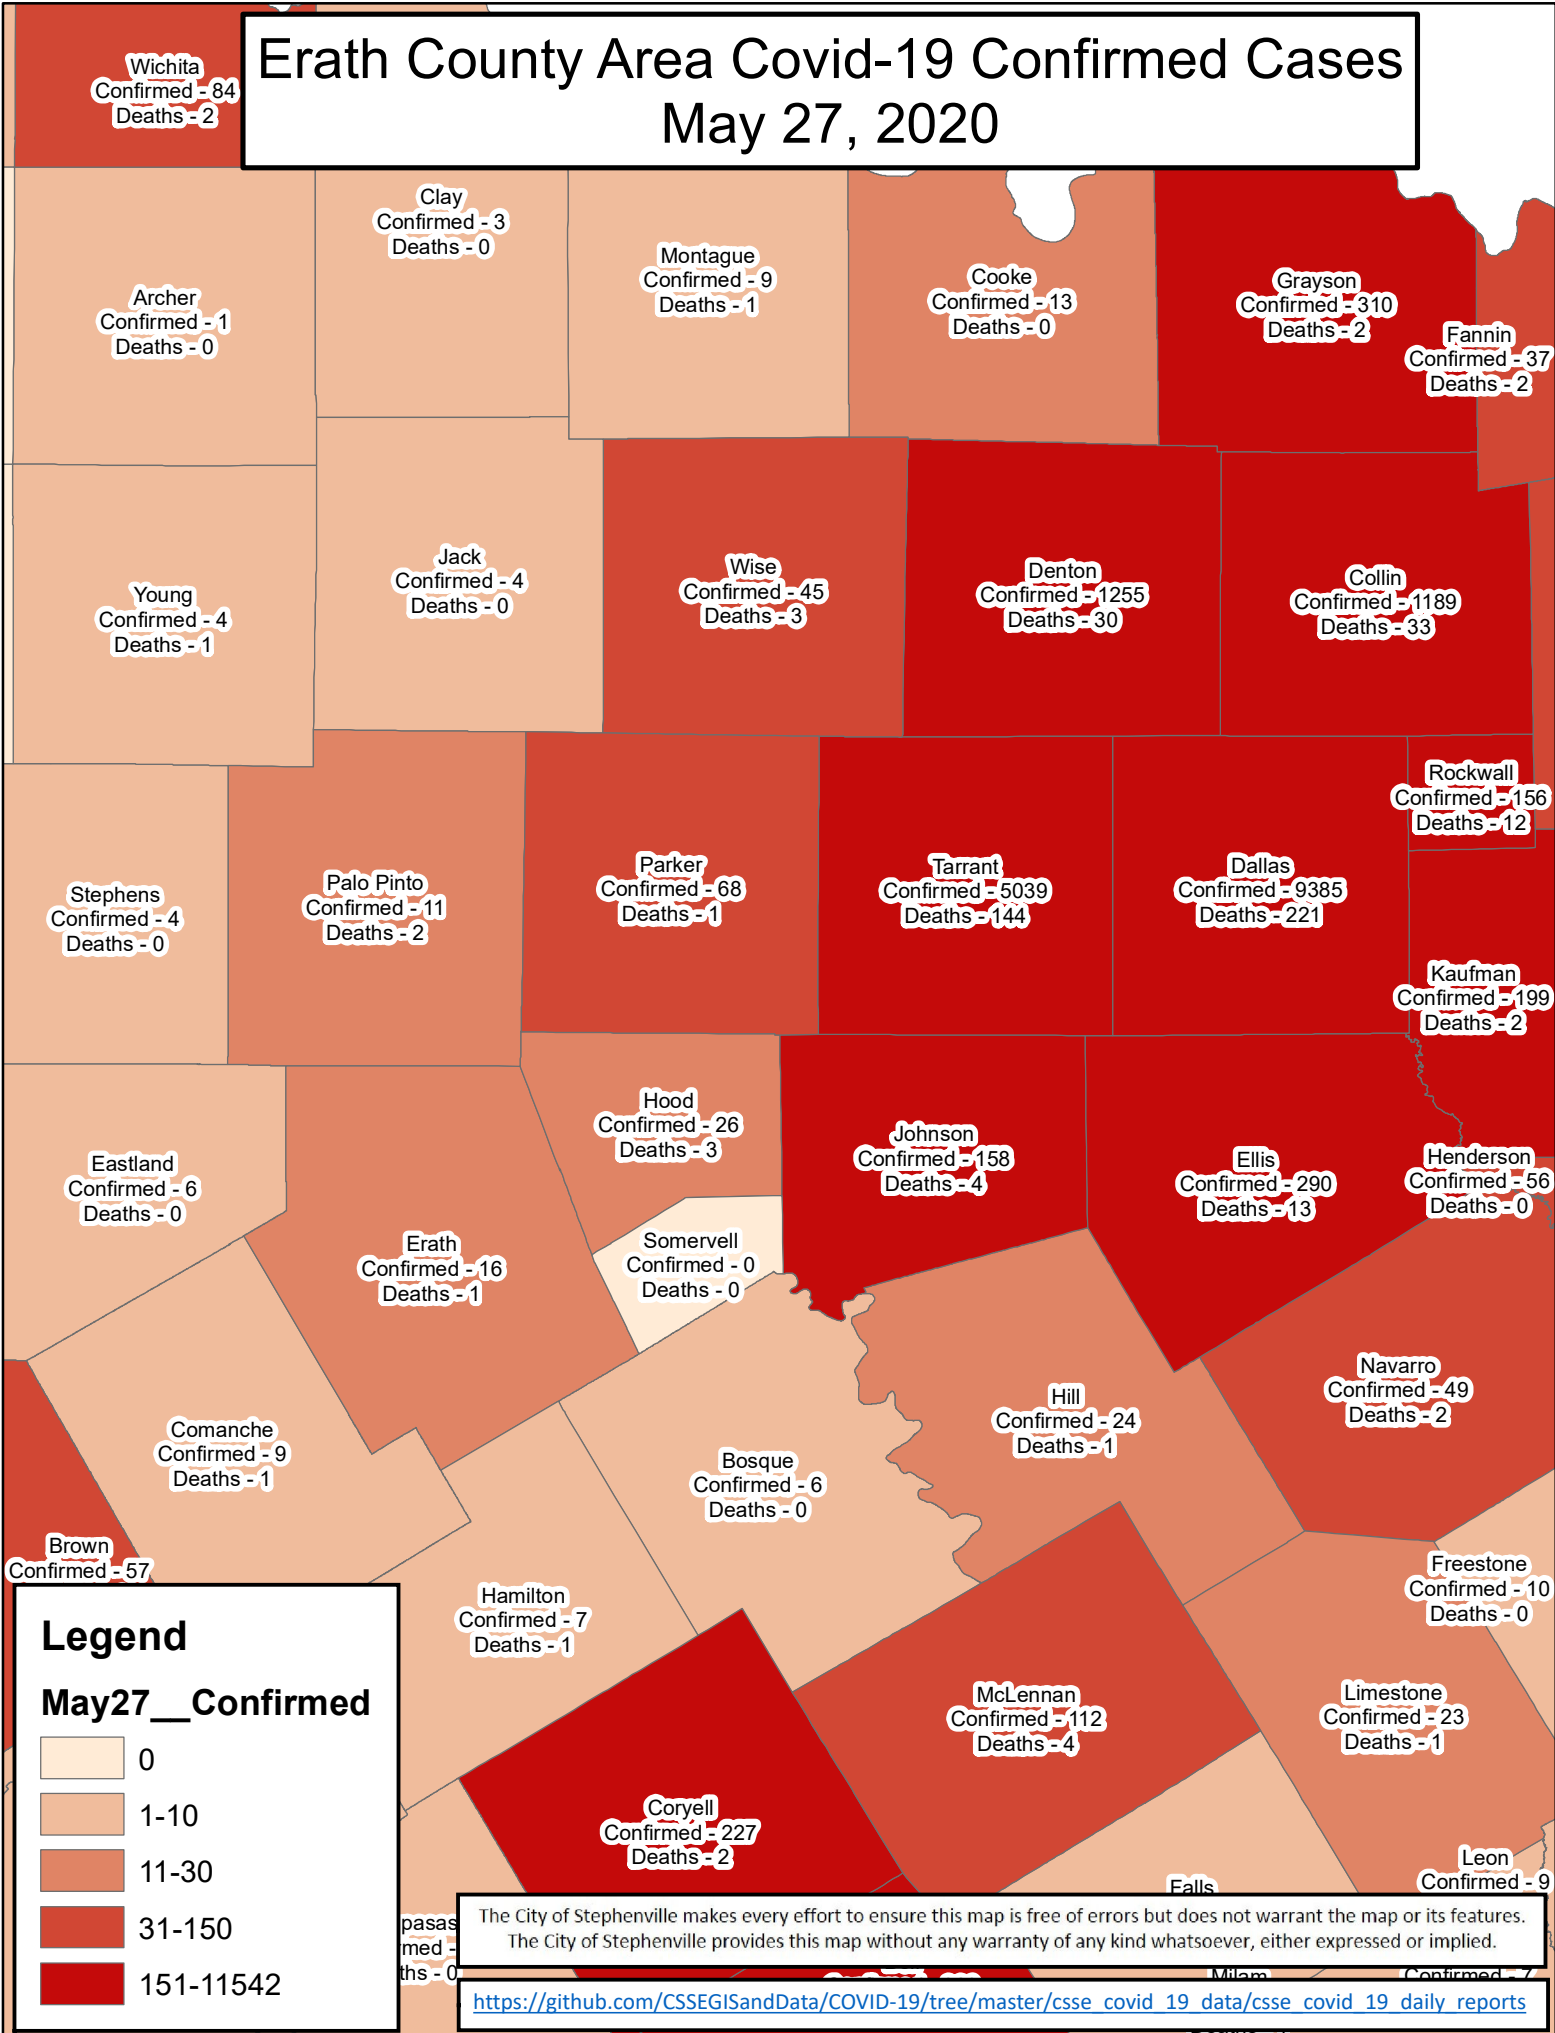

Erath County Area Covid-19 Confirmed Cases May 27, 2020

Legend

May27__ Confirmed

- 0
- 1-10
- 11-30
- 31-150
- 151-11542

The City of Stephenville makes every effort to ensure this map is free of errors but does not warrant the map or its features. The City of Stephenville provides this map without any warranty of any kind whatsoever, either expressed or implied.

[https://github.com/CSSEGISandData/COVID-19/tree/master/csse covid 19 data/csse covid 19 daily reports](https://github.com/CSSEGISandData/COVID-19/tree/master/csse%20covid%2019%20data/csse%20covid%2019%20daily%20reports)