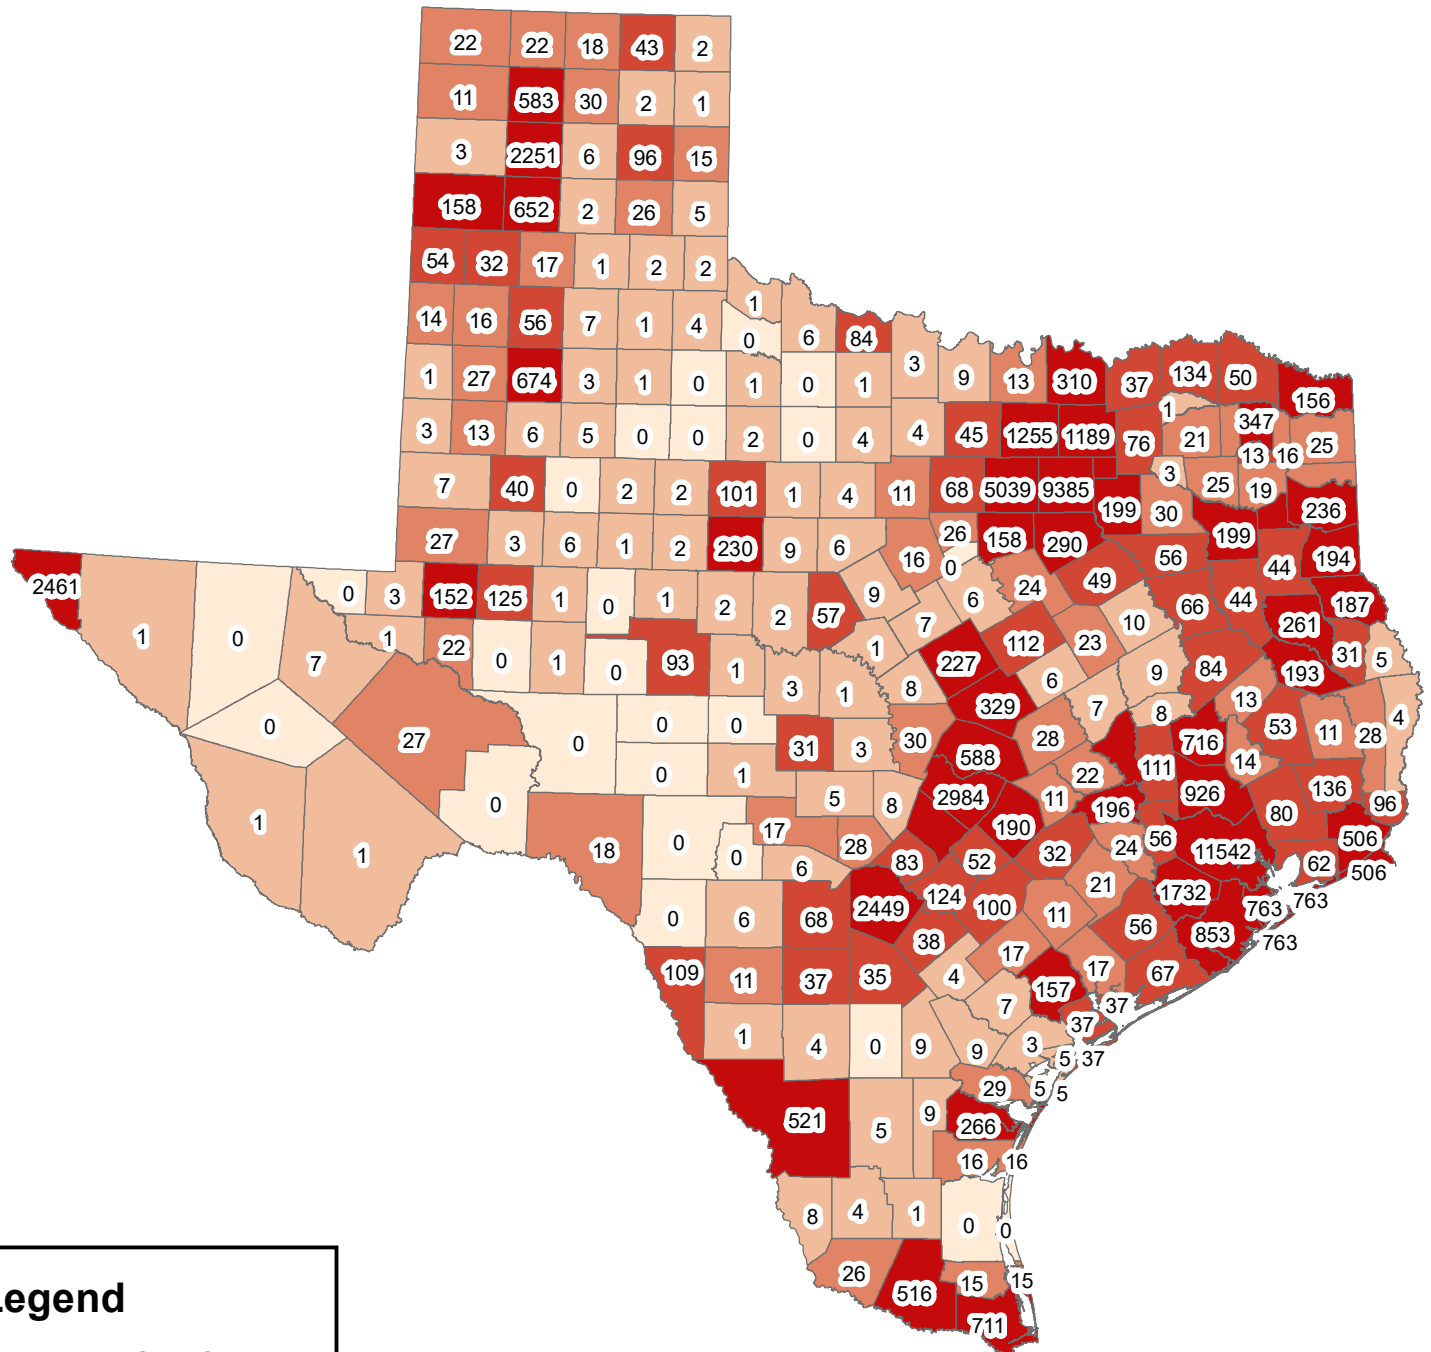

Texas Covid-19 Confirmed Cases May 27, 2020

Legend

May27__Confirmed

- 0
- 1-10
- 11-30
- 31-150
- 151-11542

The City of Stephenville makes every effort to ensure this map is free of errors but does not warrant the map or its features. The City of Stephenville provides this map without any warranty of any kind whatsoever, either expressed or implied.

[https://github.com/CSSEGISandData/COVID-19/tree/master/csse covid 19 data/csse covid 19 daily reports](https://github.com/CSSEGISandData/COVID-19/tree/master/csse%20covid%2019%20data/csse%20covid%2019%20daily%20reports)