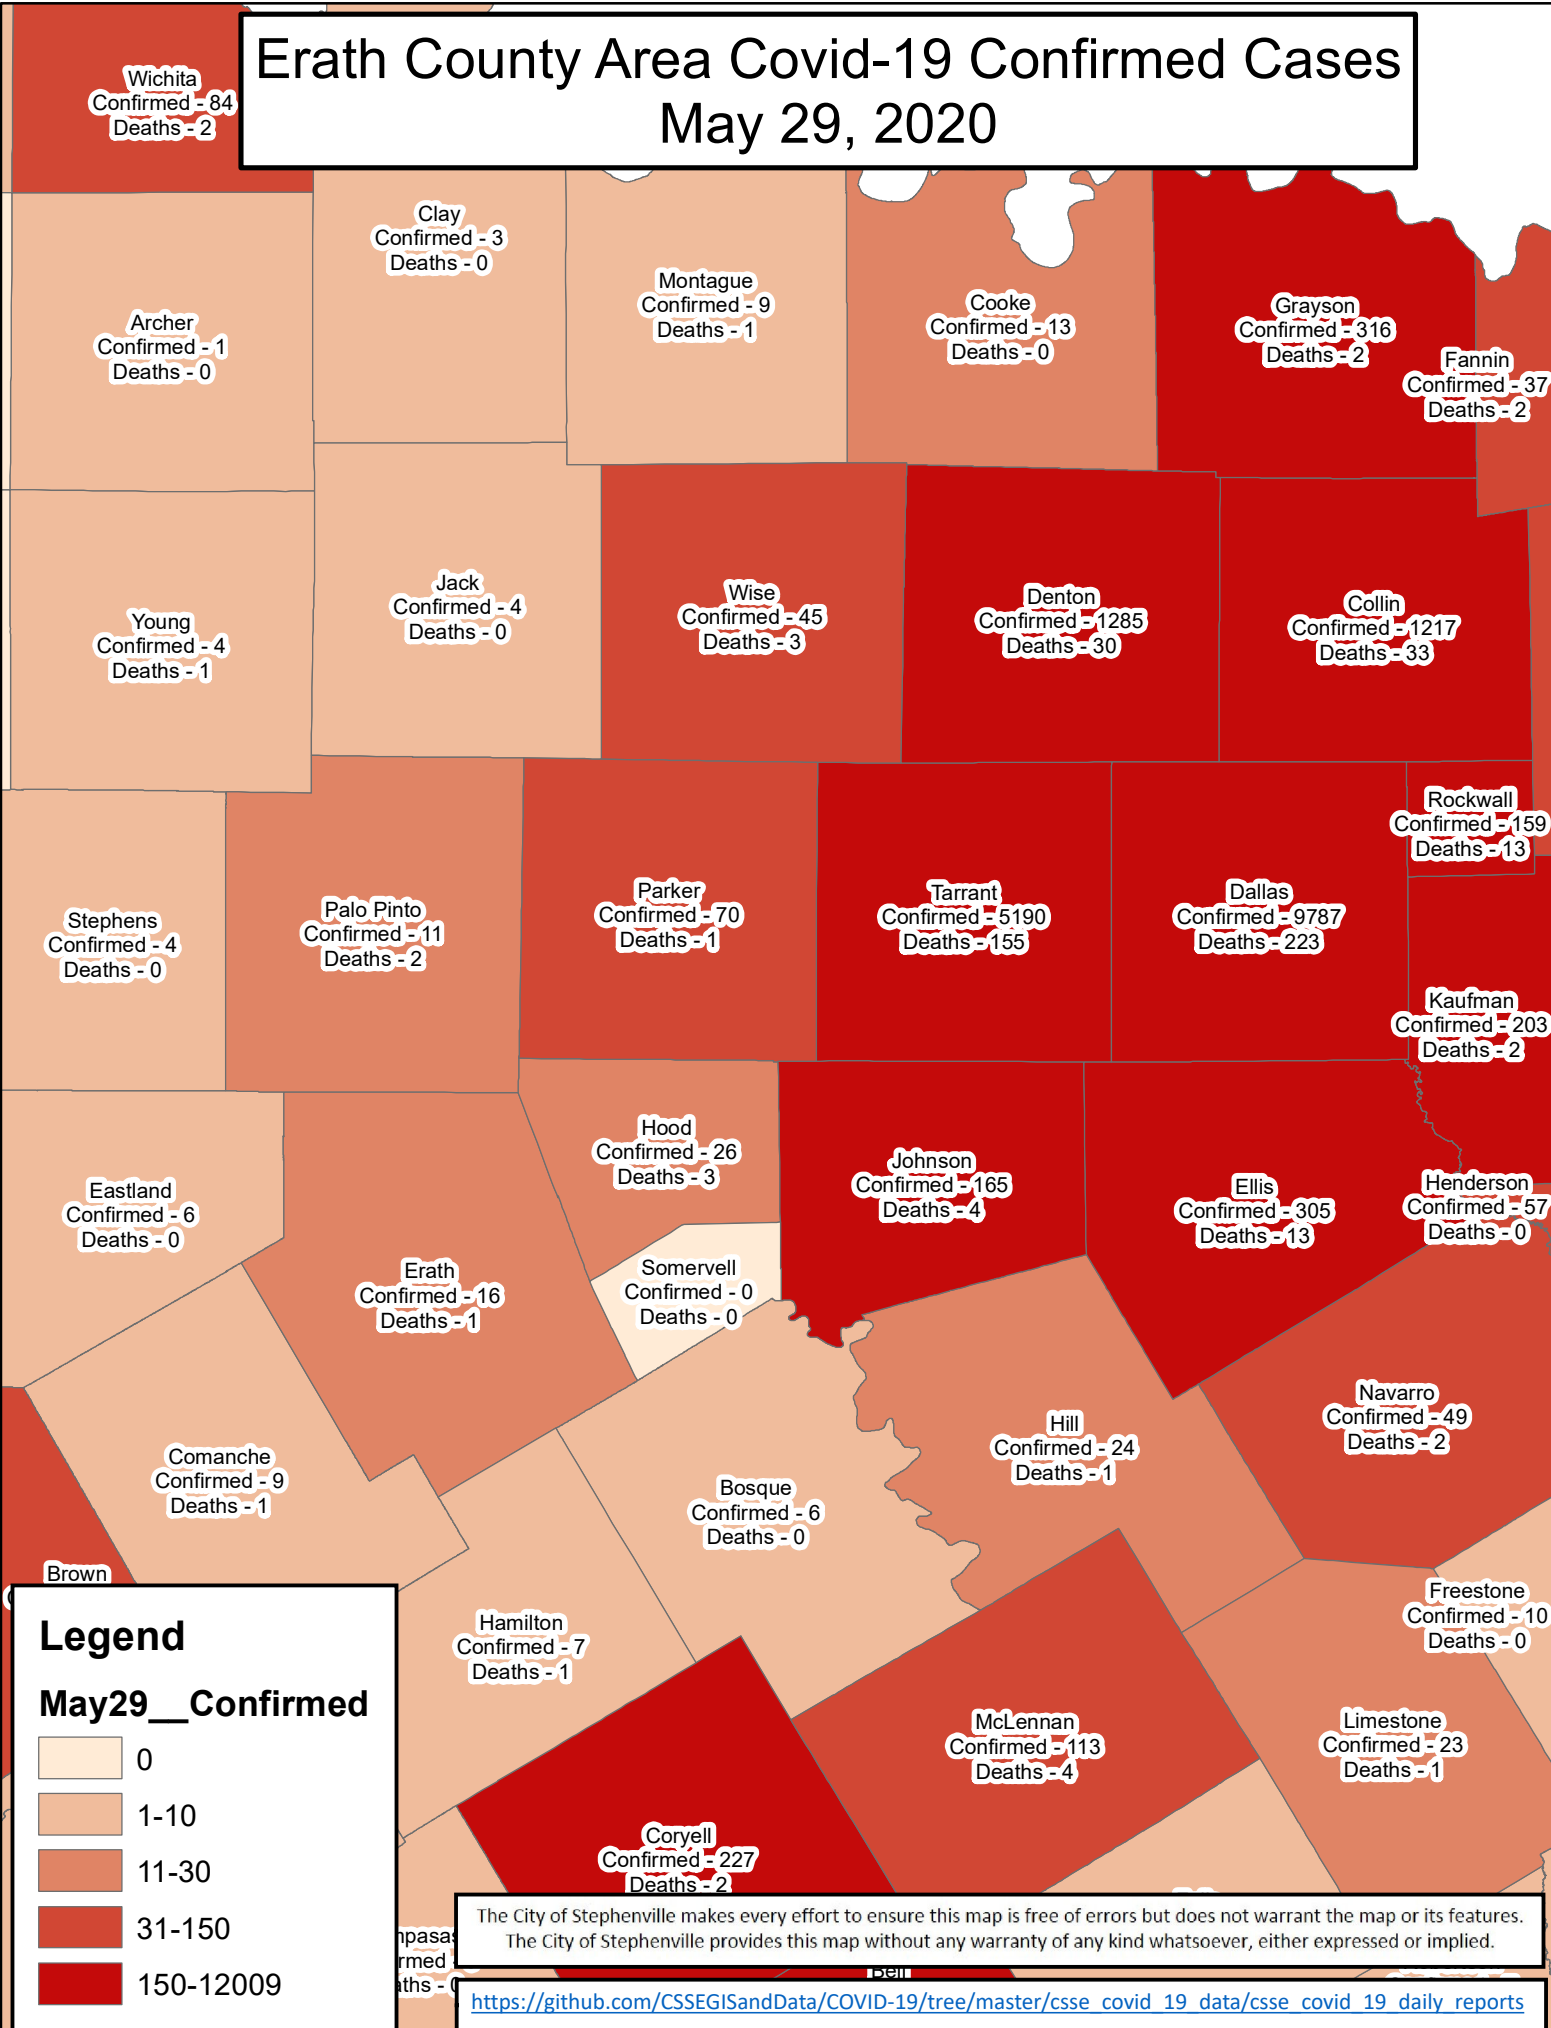

# Erath County Area Covid-19 Confirmed Cases

## May 29, 2020

### Legend