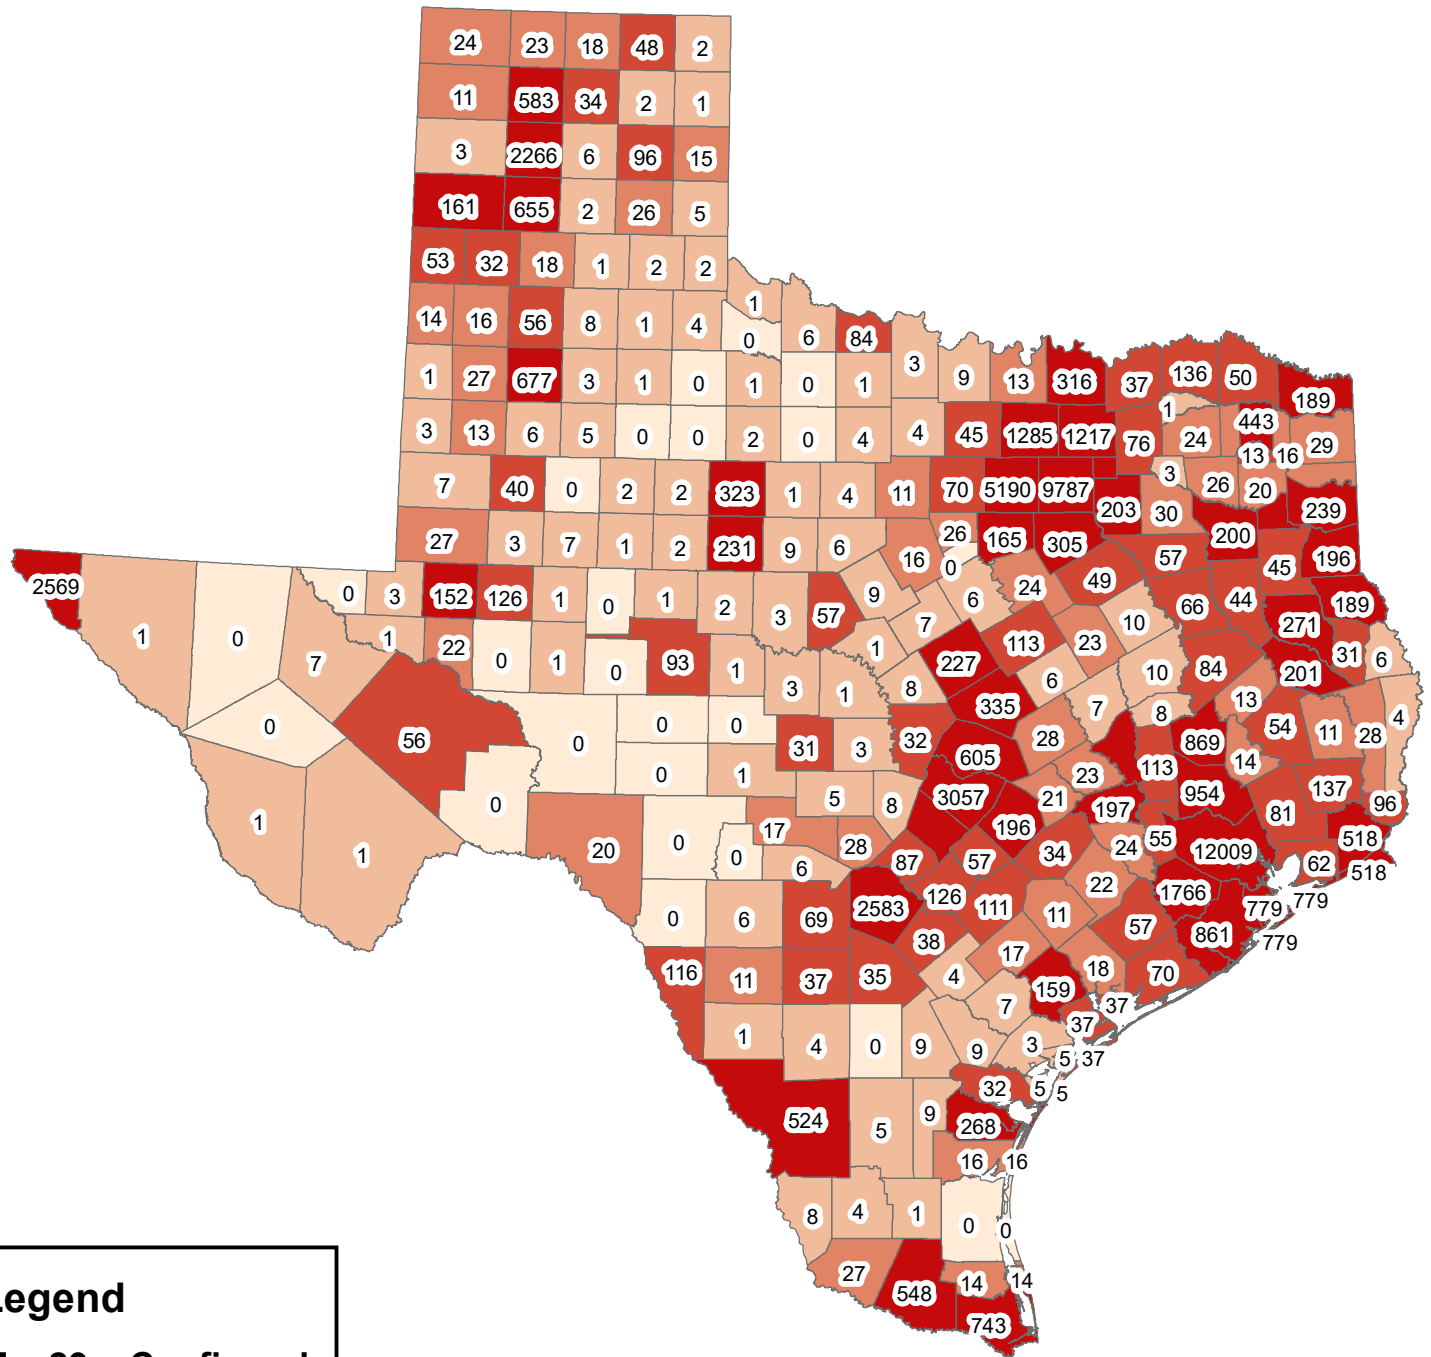

# Texas Covid-19 Confirmed Cases May 29, 2020

**Legend**

**May29\_\_Confirmed**

- 0
- 1-10
- 11-30
- 31-150
- 150-12009

The City of Stephenville makes every effort to ensure this map is free of errors but does not warrant the map or its features. The City of Stephenville provides this map without any warranty of any kind whatsoever, either expressed or implied.

[https://github.com/CSSEGISandData/COVID-19/tree/master/csse covid 19 data/csse covid 19 daily reports](https://github.com/CSSEGISandData/COVID-19/tree/master/csse%20covid%2019%20data/csse%20covid%2019%20daily%20reports)