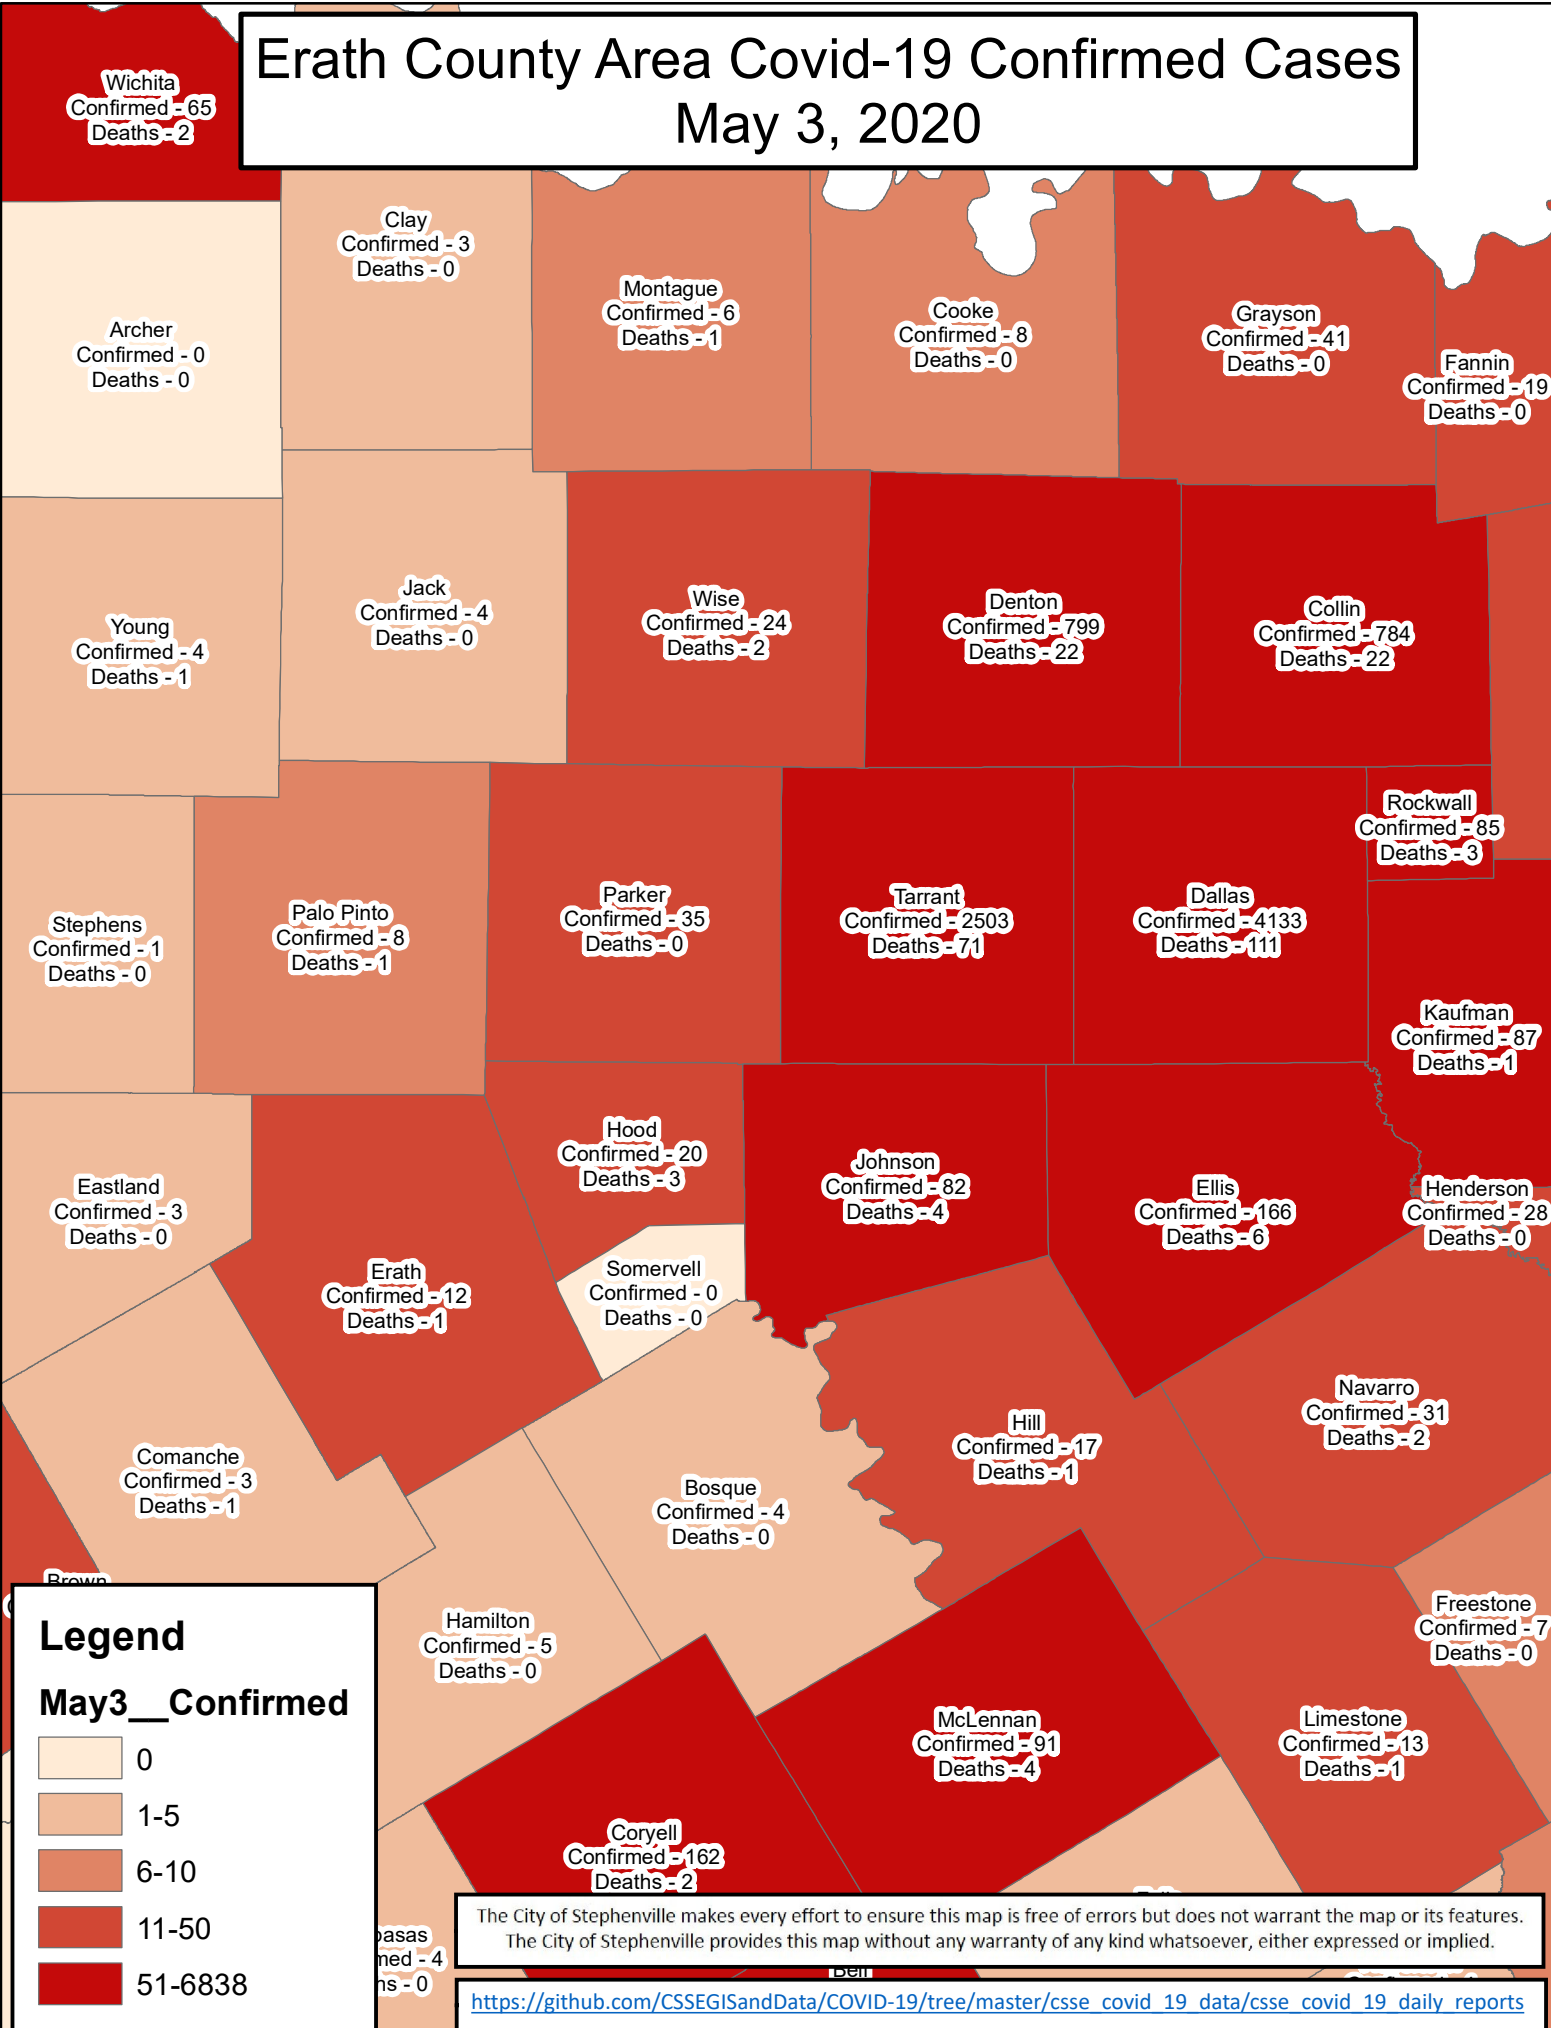

Erath County Area Covid-19 Confirmed Cases May 3, 2020

Legend

May3__Confirmed

- 0
- 1-5
- 6-10
- 11-50
- 51-6838

The City of Stephenville makes every effort to ensure this map is free of errors but does not warrant the map or its features. The City of Stephenville provides this map without any warranty of any kind whatsoever, either expressed or implied.

[https://github.com/CSSEGISandData/COVID-19/tree/master/csse covid 19 data/csse covid 19 daily reports](https://github.com/CSSEGISandData/COVID-19/tree/master/csse%20covid%2019%20data/csse%20covid%2019%20daily%20reports)