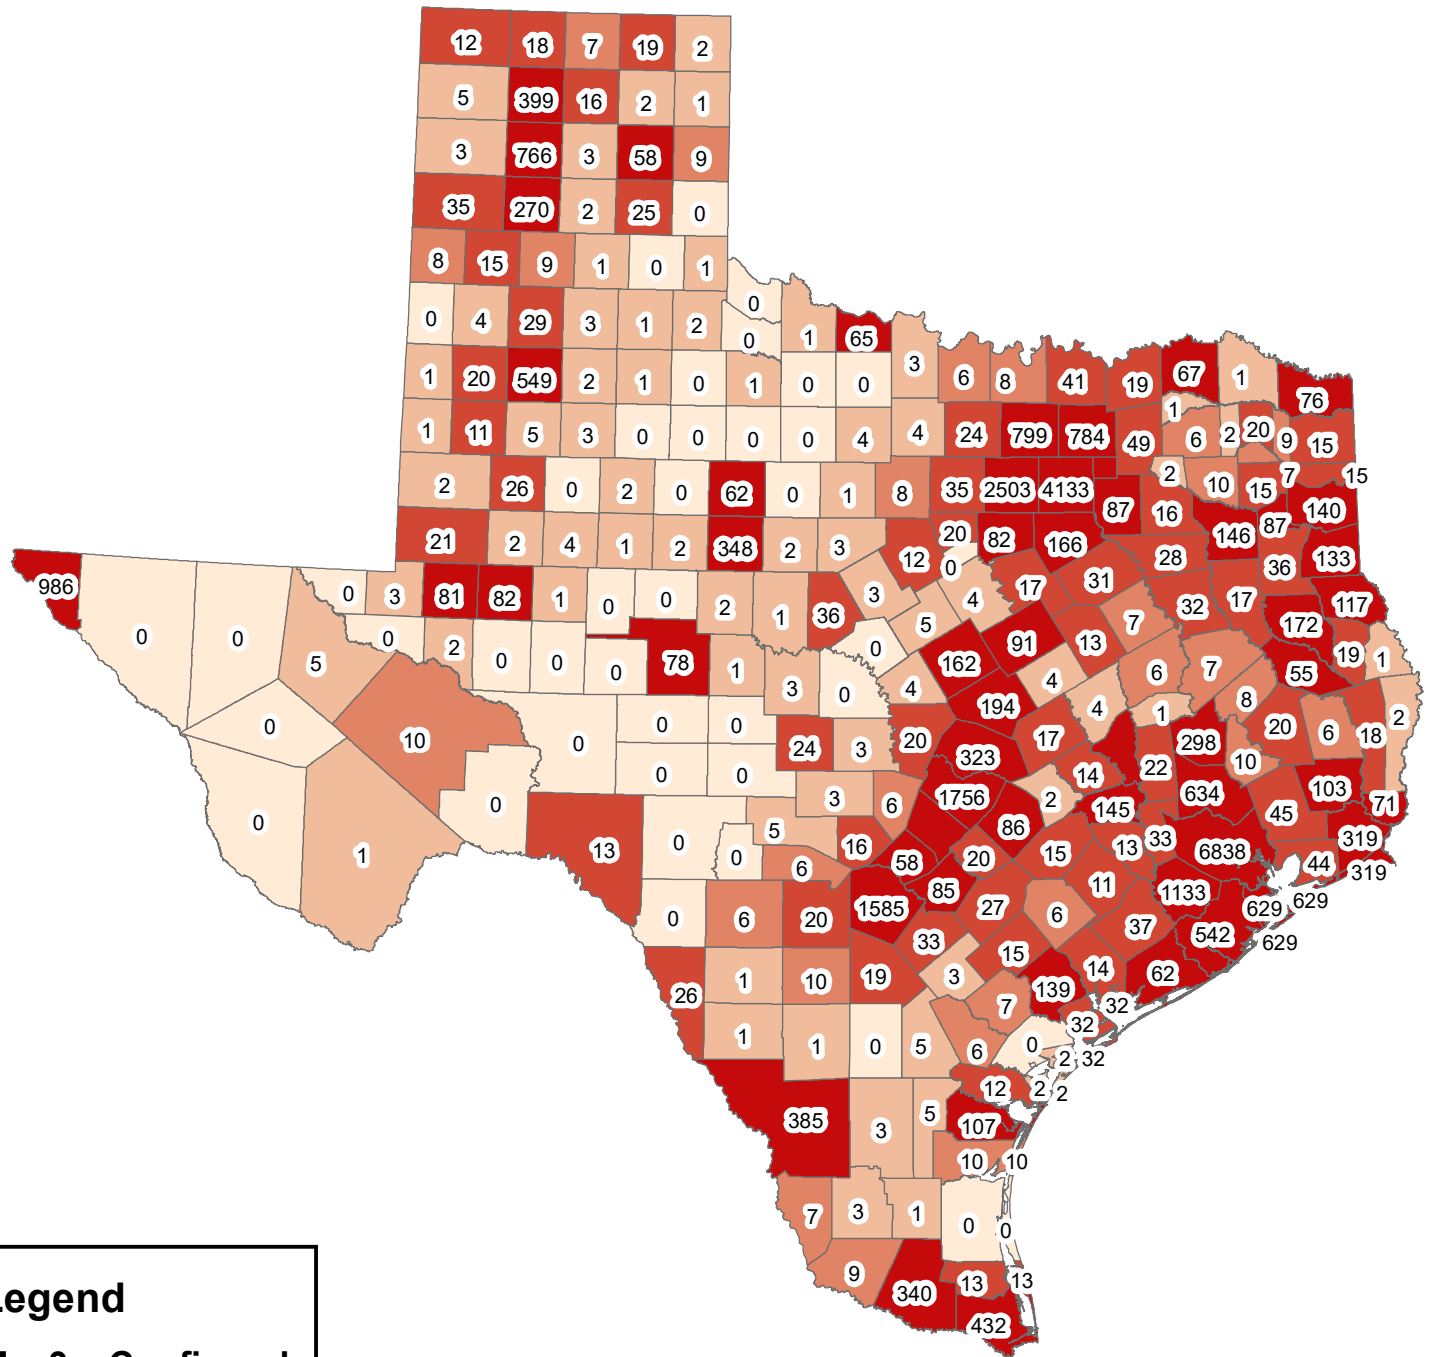

# Texas Covid-19 Confirmed Cases May 3, 2020

**Legend**

**May3\_\_Confirmed**

- 0
- 1-5
- 6-10
- 11-50
- 51-6838

The City of Stephenville makes every effort to ensure this map is free of errors but does not warrant the map or its features. The City of Stephenville provides this map without any warranty of any kind whatsoever, either expressed or implied.

[https://github.com/CSSEGISandData/COVID-19/tree/master/csse covid 19 data/csse covid 19 daily reports](https://github.com/CSSEGISandData/COVID-19/tree/master/csse%20covid%2019%20data/csse%20covid%2019%20daily%20reports)