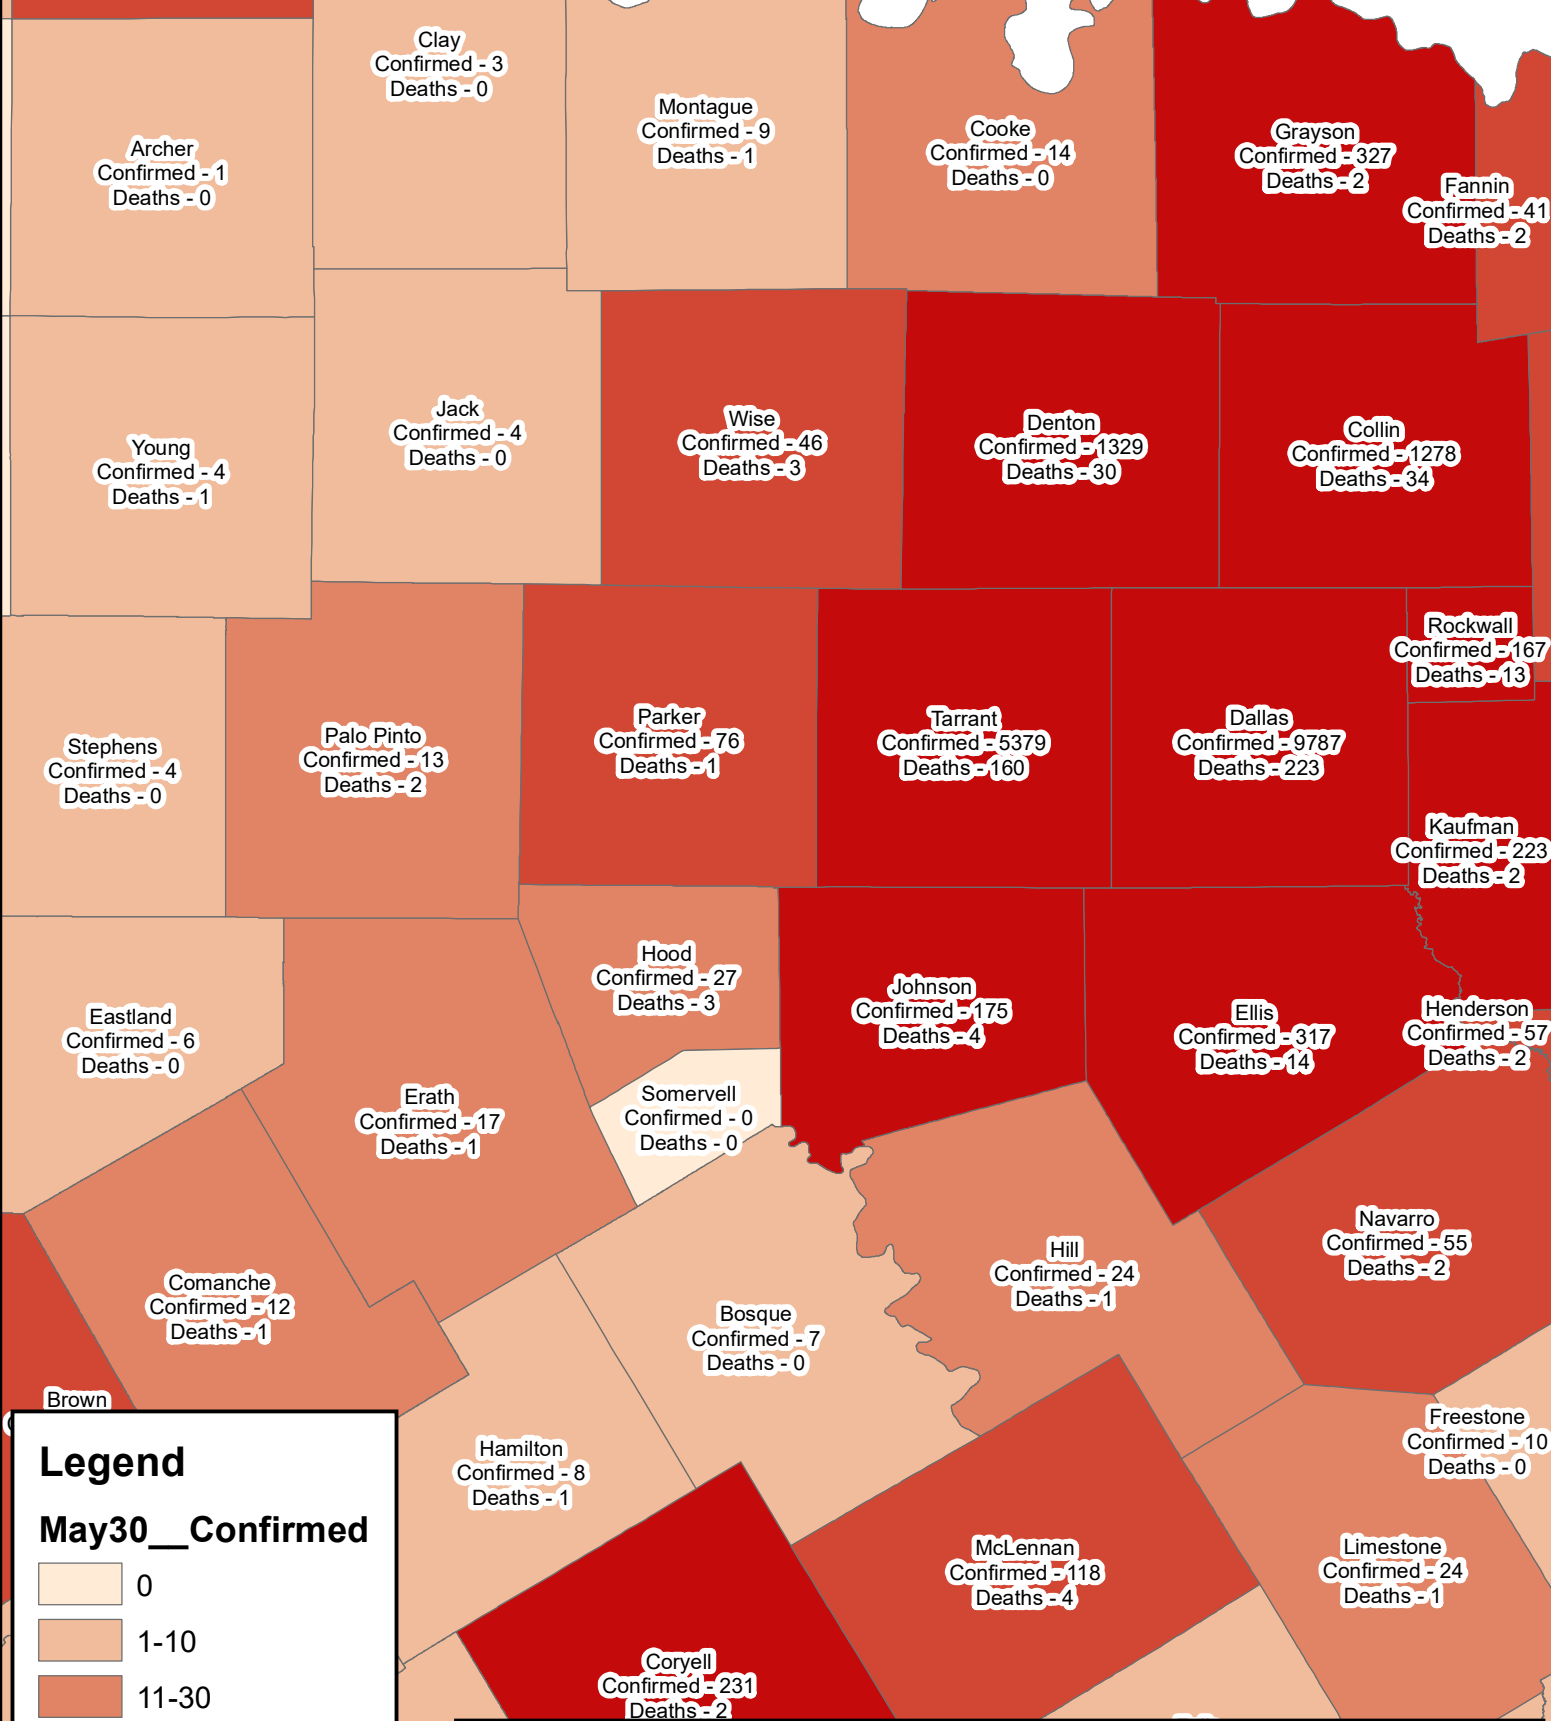

Erath County Area Covid-19 Confirmed Cases May 30, 2020

Legend

May30__ Confirmed

- 0
- 1-10
- 11-30
- 31-150
- 151-12220

The City of Stephenville makes every effort to ensure this map is free of errors but does not warrant the map or its features. The City of Stephenville provides this map without any warranty of any kind whatsoever, either expressed or implied.

[https://github.com/CSSEGISandData/COVID-19/tree/master/csse covid 19 data/csse covid 19 daily reports](https://github.com/CSSEGISandData/COVID-19/tree/master/csse%20covid%2019%20data/csse%20covid%2019%20daily%20reports)