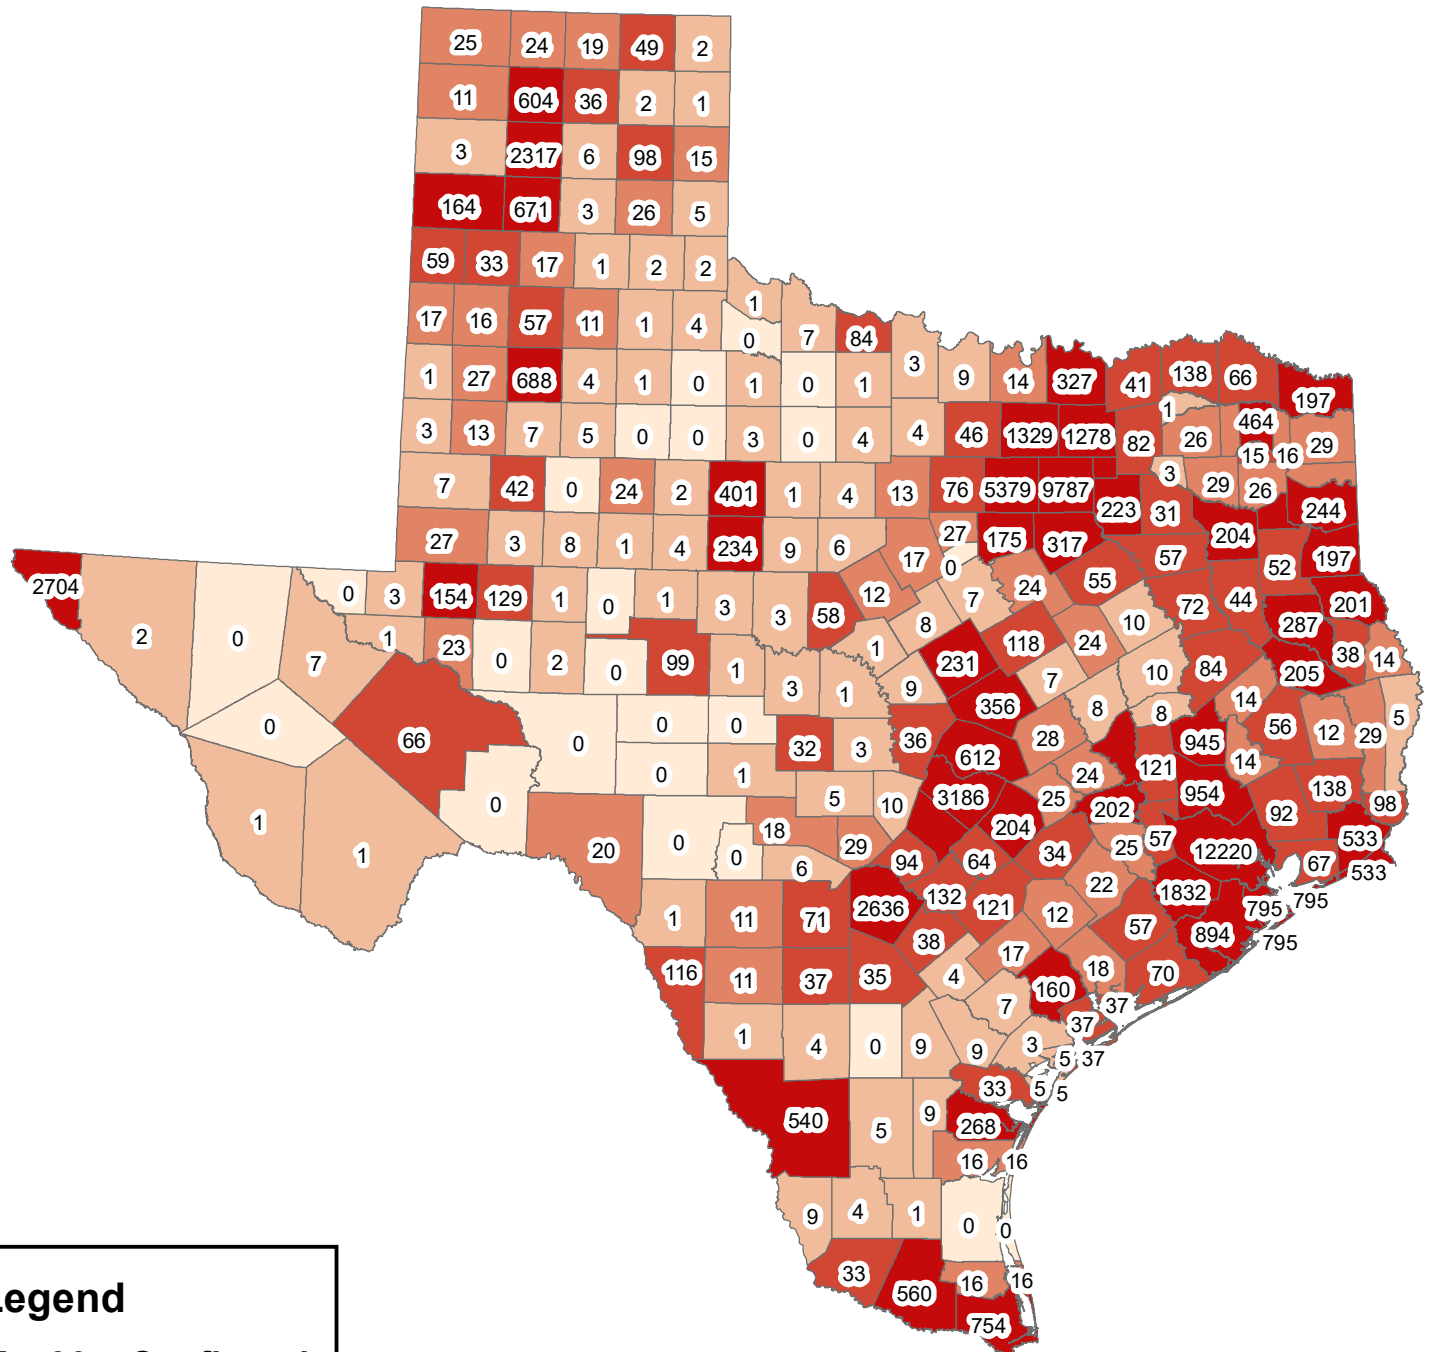

# Texas Covid-19 Confirmed Cases May 30, 2020

**Legend**

**May30\_\_ Confirmed**

- 0
- 1-10
- 11-30
- 31-150
- 151-12220

The City of Stephenville makes every effort to ensure this map is free of errors but does not warrant the map or its features. The City of Stephenville provides this map without any warranty of any kind whatsoever, either expressed or implied.

[https://github.com/CSSEGISandData/COVID-19/tree/master/csse covid 19 data/csse covid 19 daily reports](https://github.com/CSSEGISandData/COVID-19/tree/master/csse%20covid%2019%20data/csse%20covid%2019%20daily%20reports)