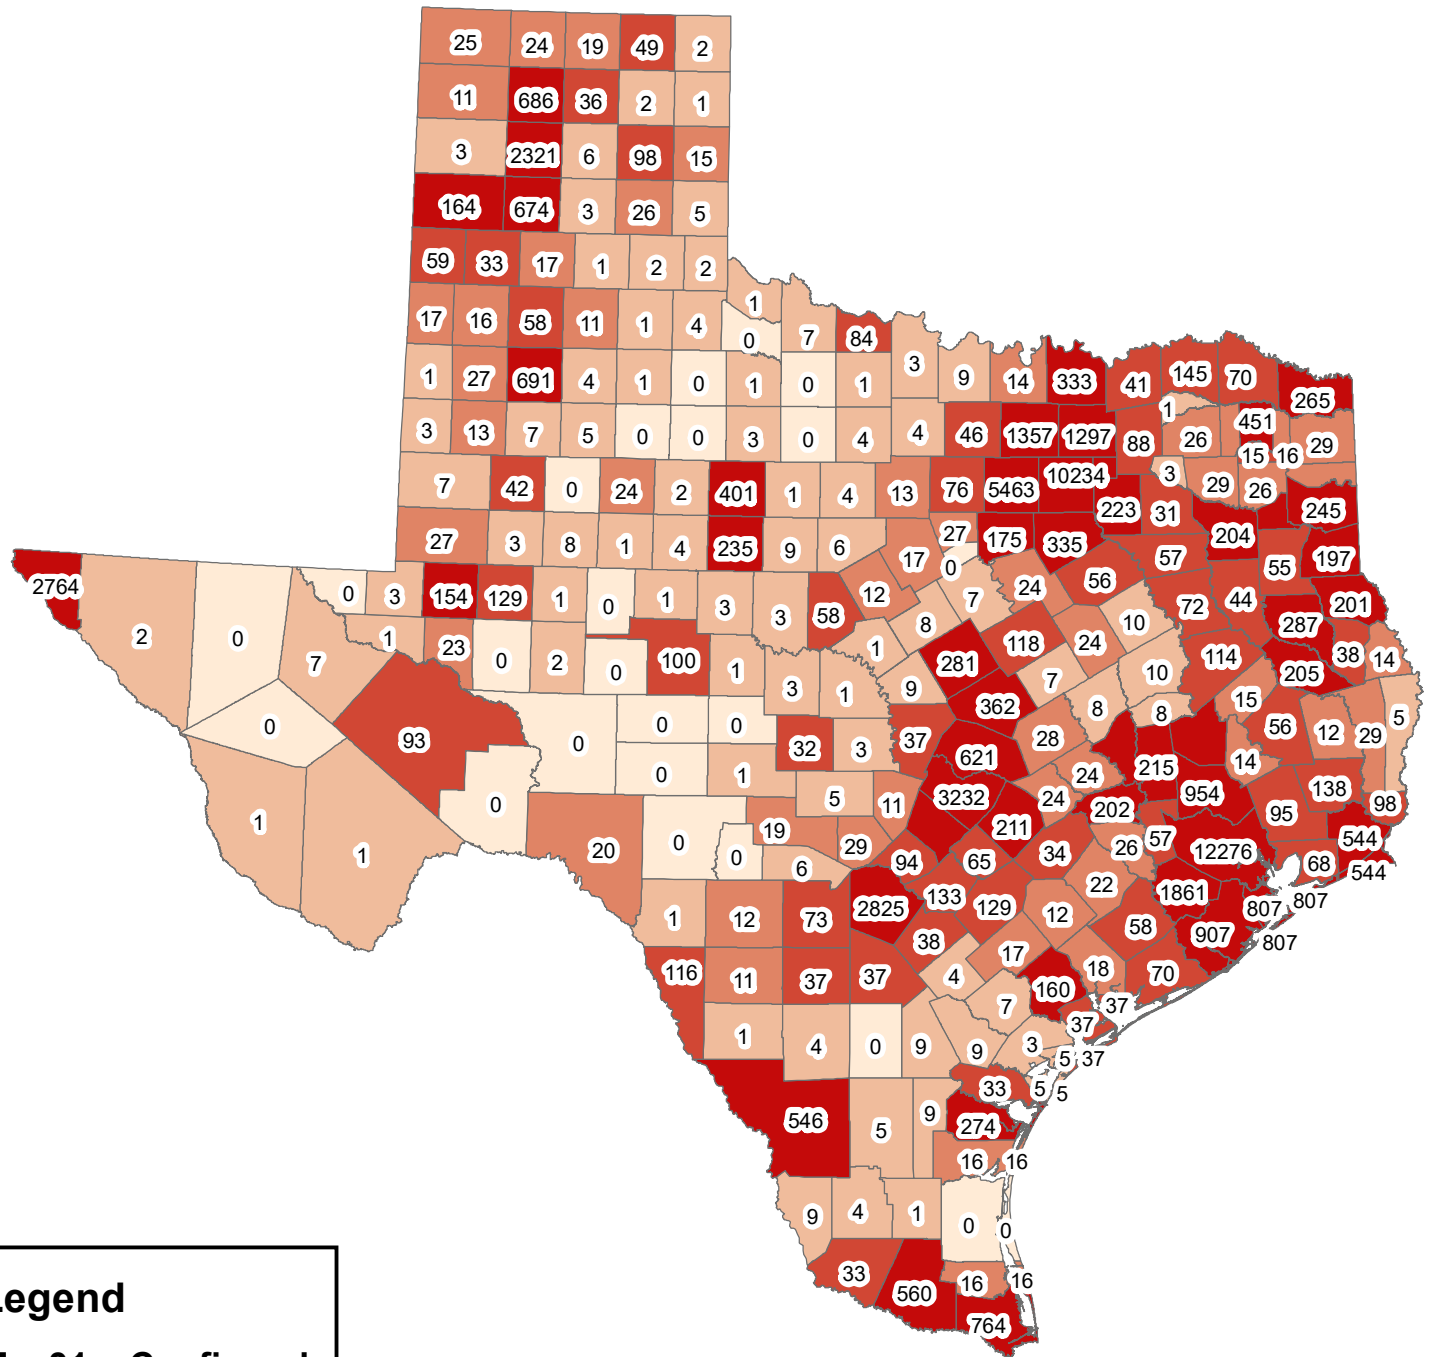

Texas Covid-19 Confirmed Cases May 31, 2020

Legend

May31__Confirmed

- 0
- 1-10
- 11-30
- 31-150
- 151-12276

The City of Stephenville makes every effort to ensure this map is free of errors but does not warrant the map or its features. The City of Stephenville provides this map without any warranty of any kind whatsoever, either expressed or implied.

[https://github.com/CSSEGISandData/COVID-19/tree/master/csse covid 19 data/csse covid 19 daily reports](https://github.com/CSSEGISandData/COVID-19/tree/master/csse%20covid%2019%20data/csse%20covid%2019%20daily%20reports)