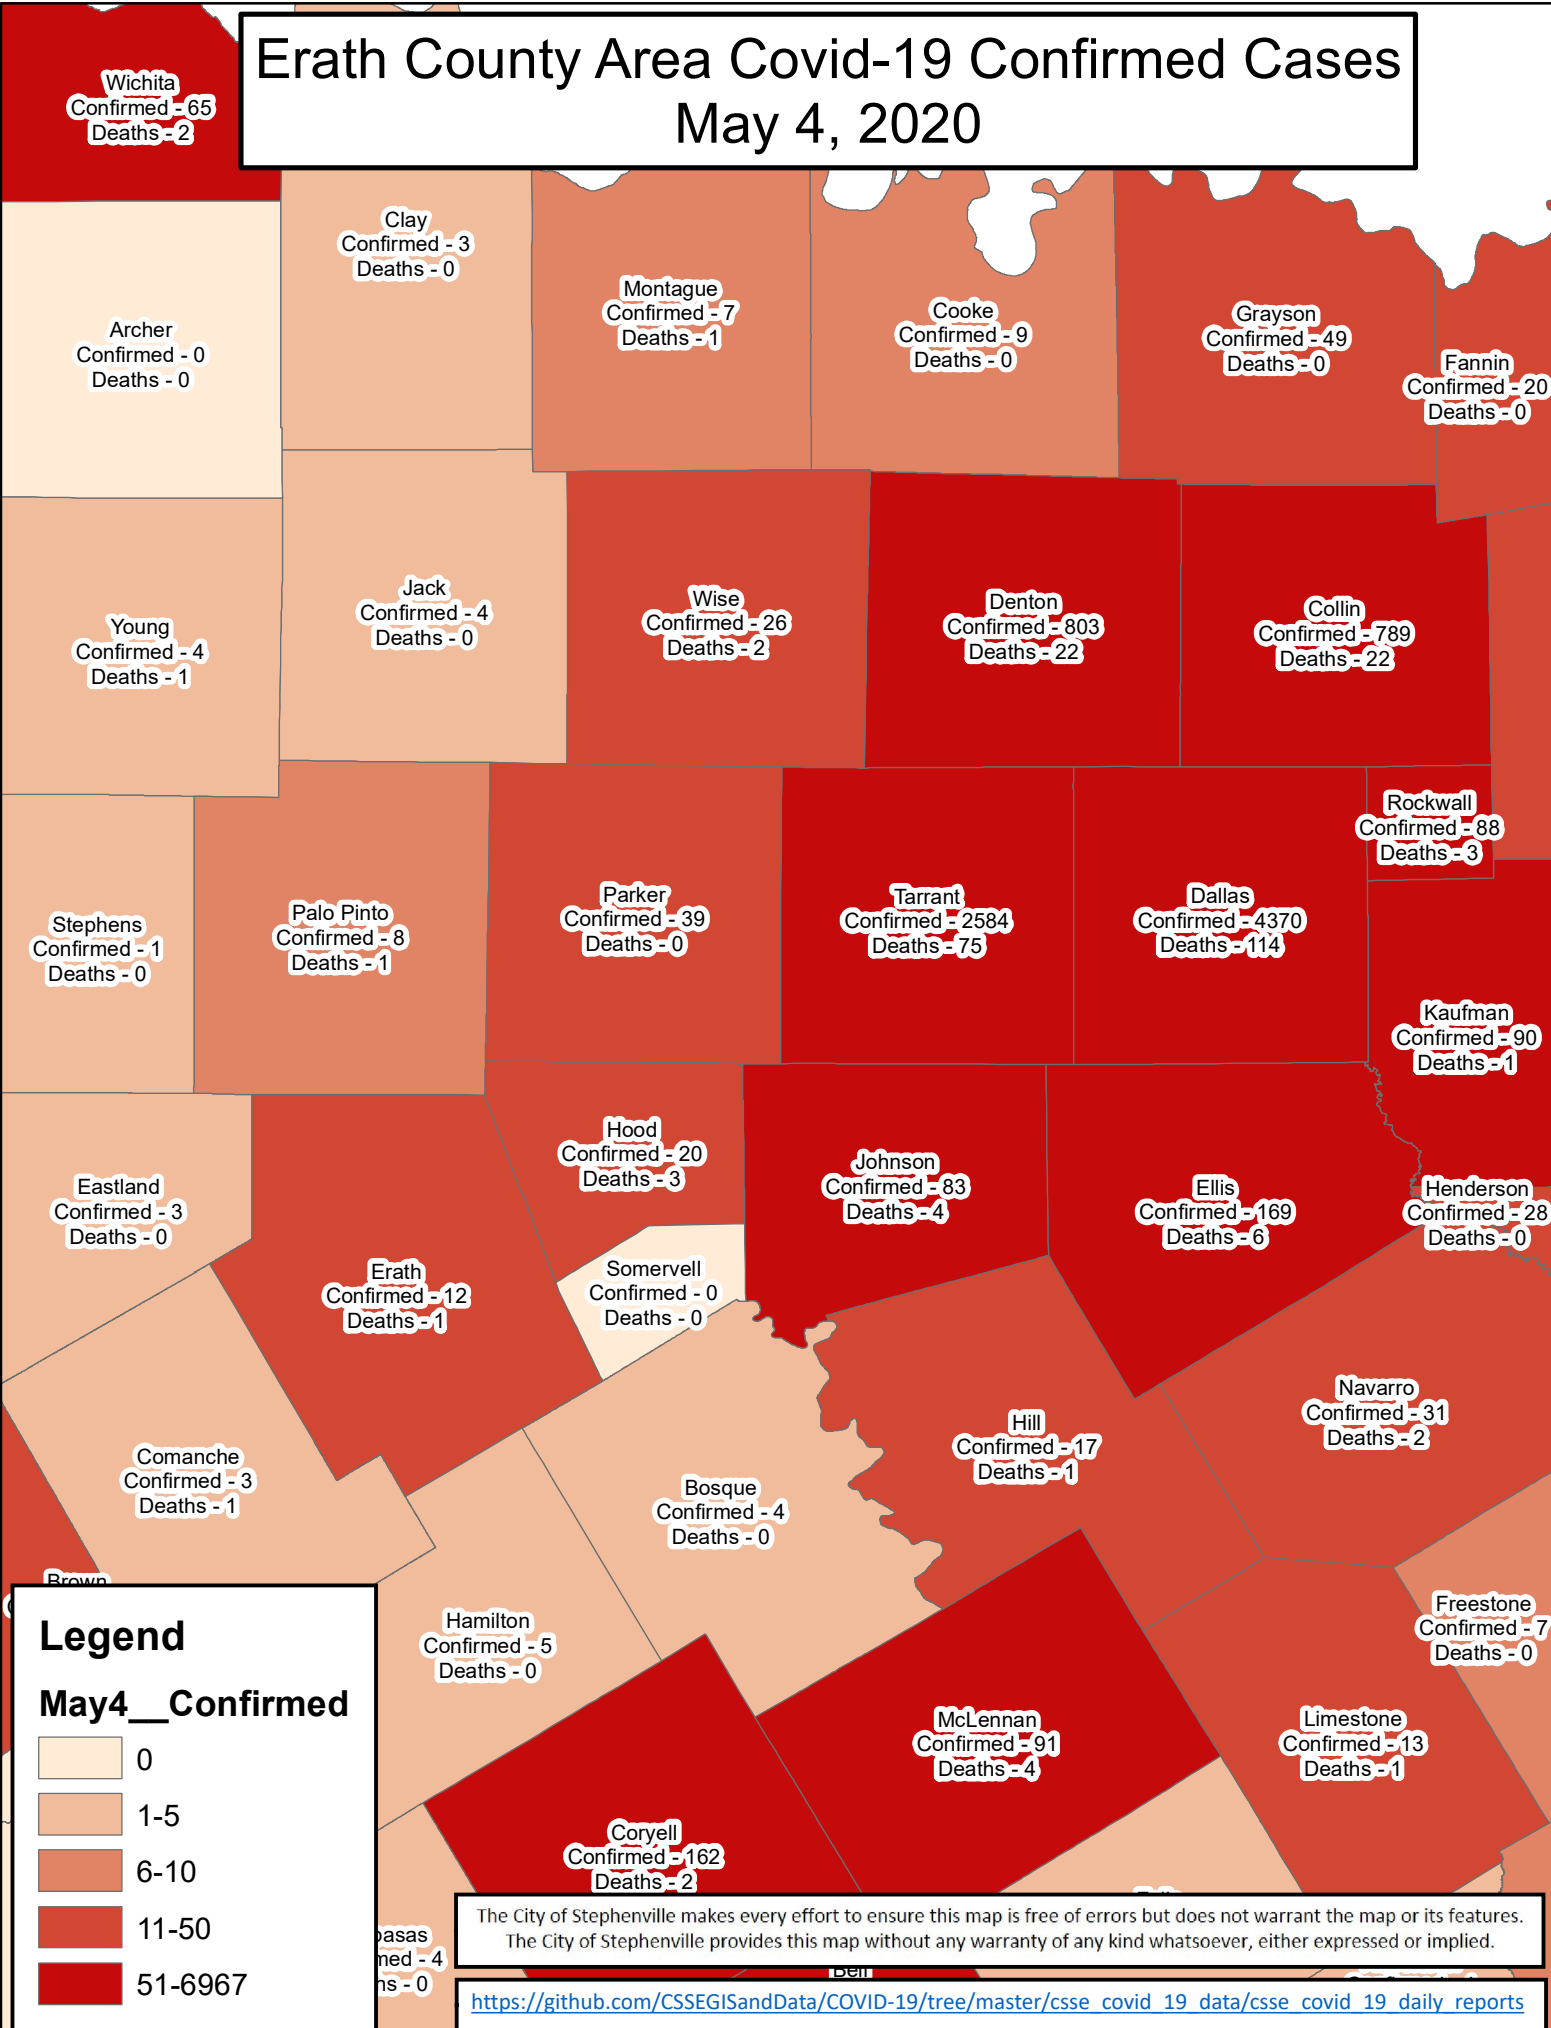

Erath County Area Covid-19 Confirmed Cases May 4, 2020

Legend

May4__Confirmed

- 0
- 1-5
- 6-10
- 11-50
- 51-6967

The City of Stephenville makes every effort to ensure this map is free of errors but does not warrant the map or its features. The City of Stephenville provides this map without any warranty of any kind whatsoever, either expressed or implied.

[https://github.com/CSSEGISandData/COVID-19/tree/master/csse covid 19 data/csse covid 19 daily reports](https://github.com/CSSEGISandData/COVID-19/tree/master/csse%20covid%2019%20data/csse%20covid%2019%20daily%20reports)