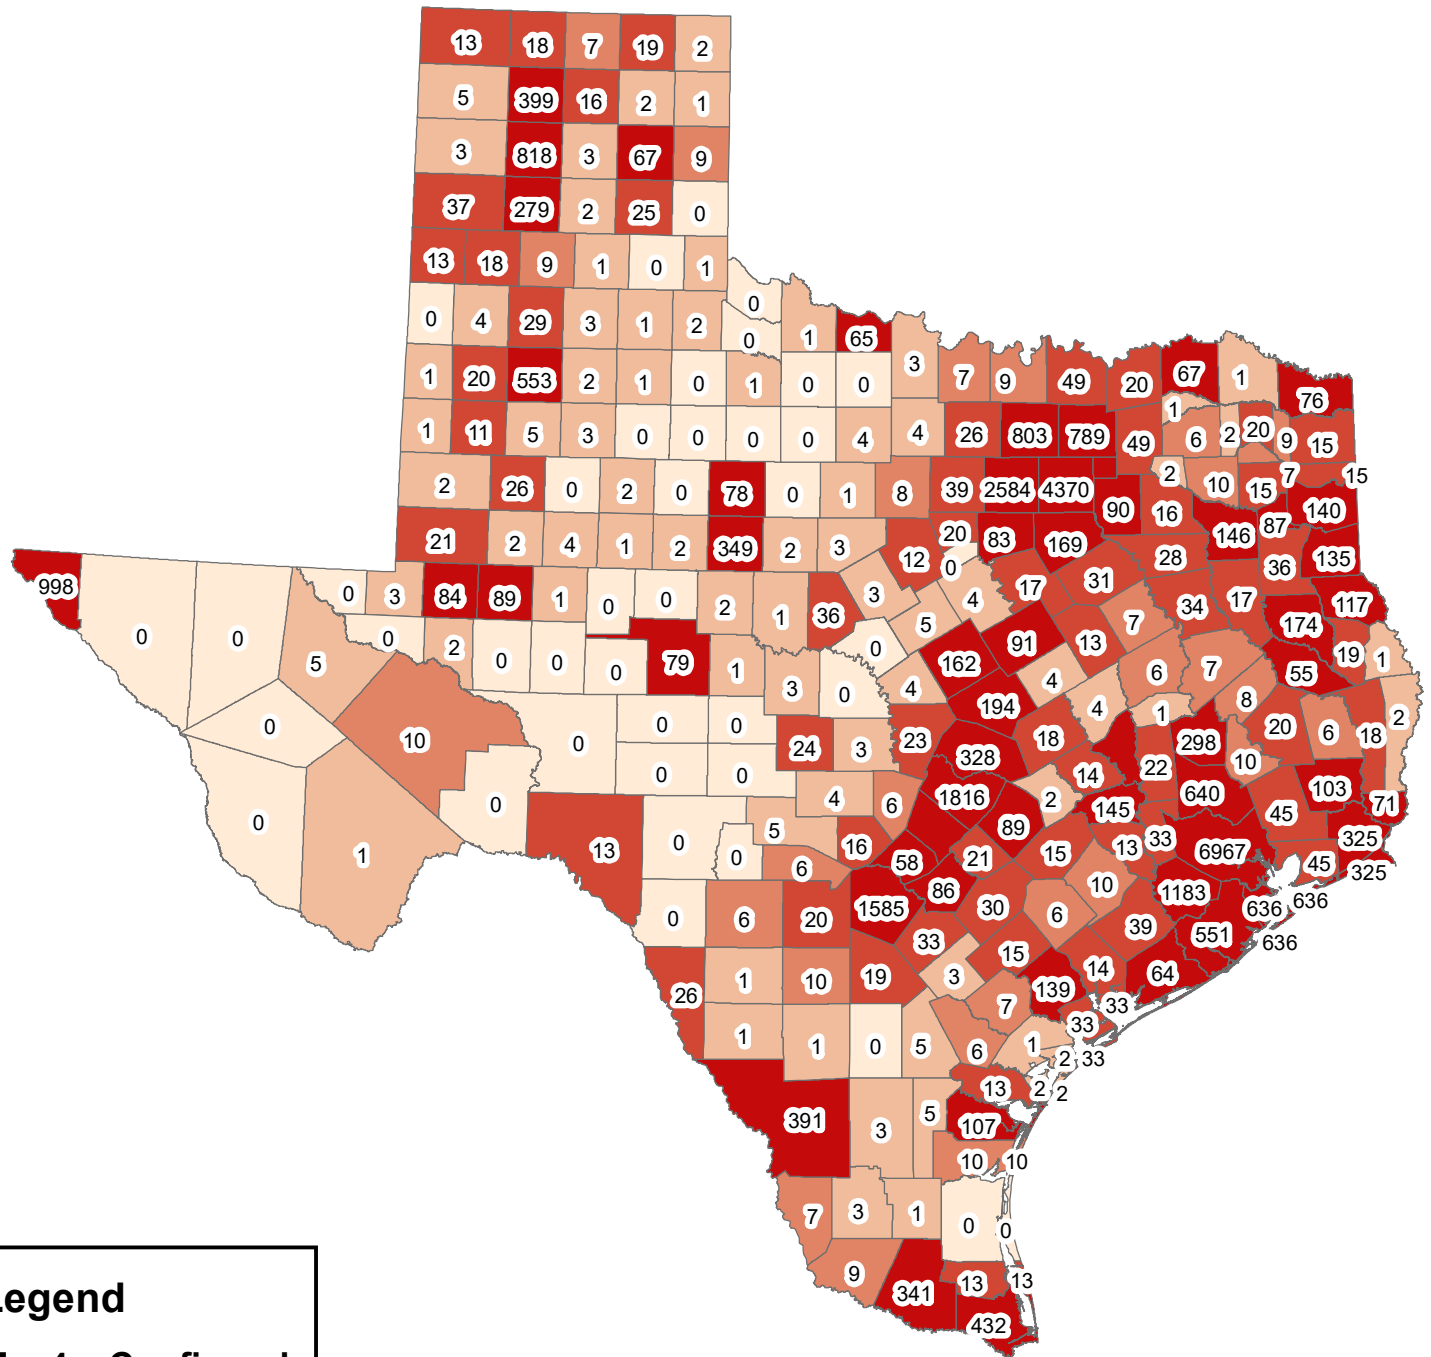

Texas Covid-19 Confirmed Cases May 4, 2020

Legend

May4__Confirmed

- 0
- 1-5
- 6-10
- 11-50
- 51-6967

The City of Stephenville makes every effort to ensure this map is free of errors but does not warrant the map or its features. The City of Stephenville provides this map without any warranty of any kind whatsoever, either expressed or implied.

[https://github.com/CSSEGISandData/COVID-19/tree/master/csse covid 19 data/csse covid 19 daily reports](https://github.com/CSSEGISandData/COVID-19/tree/master/csse%20covid%2019%20data/csse%20covid%2019%20daily%20reports)