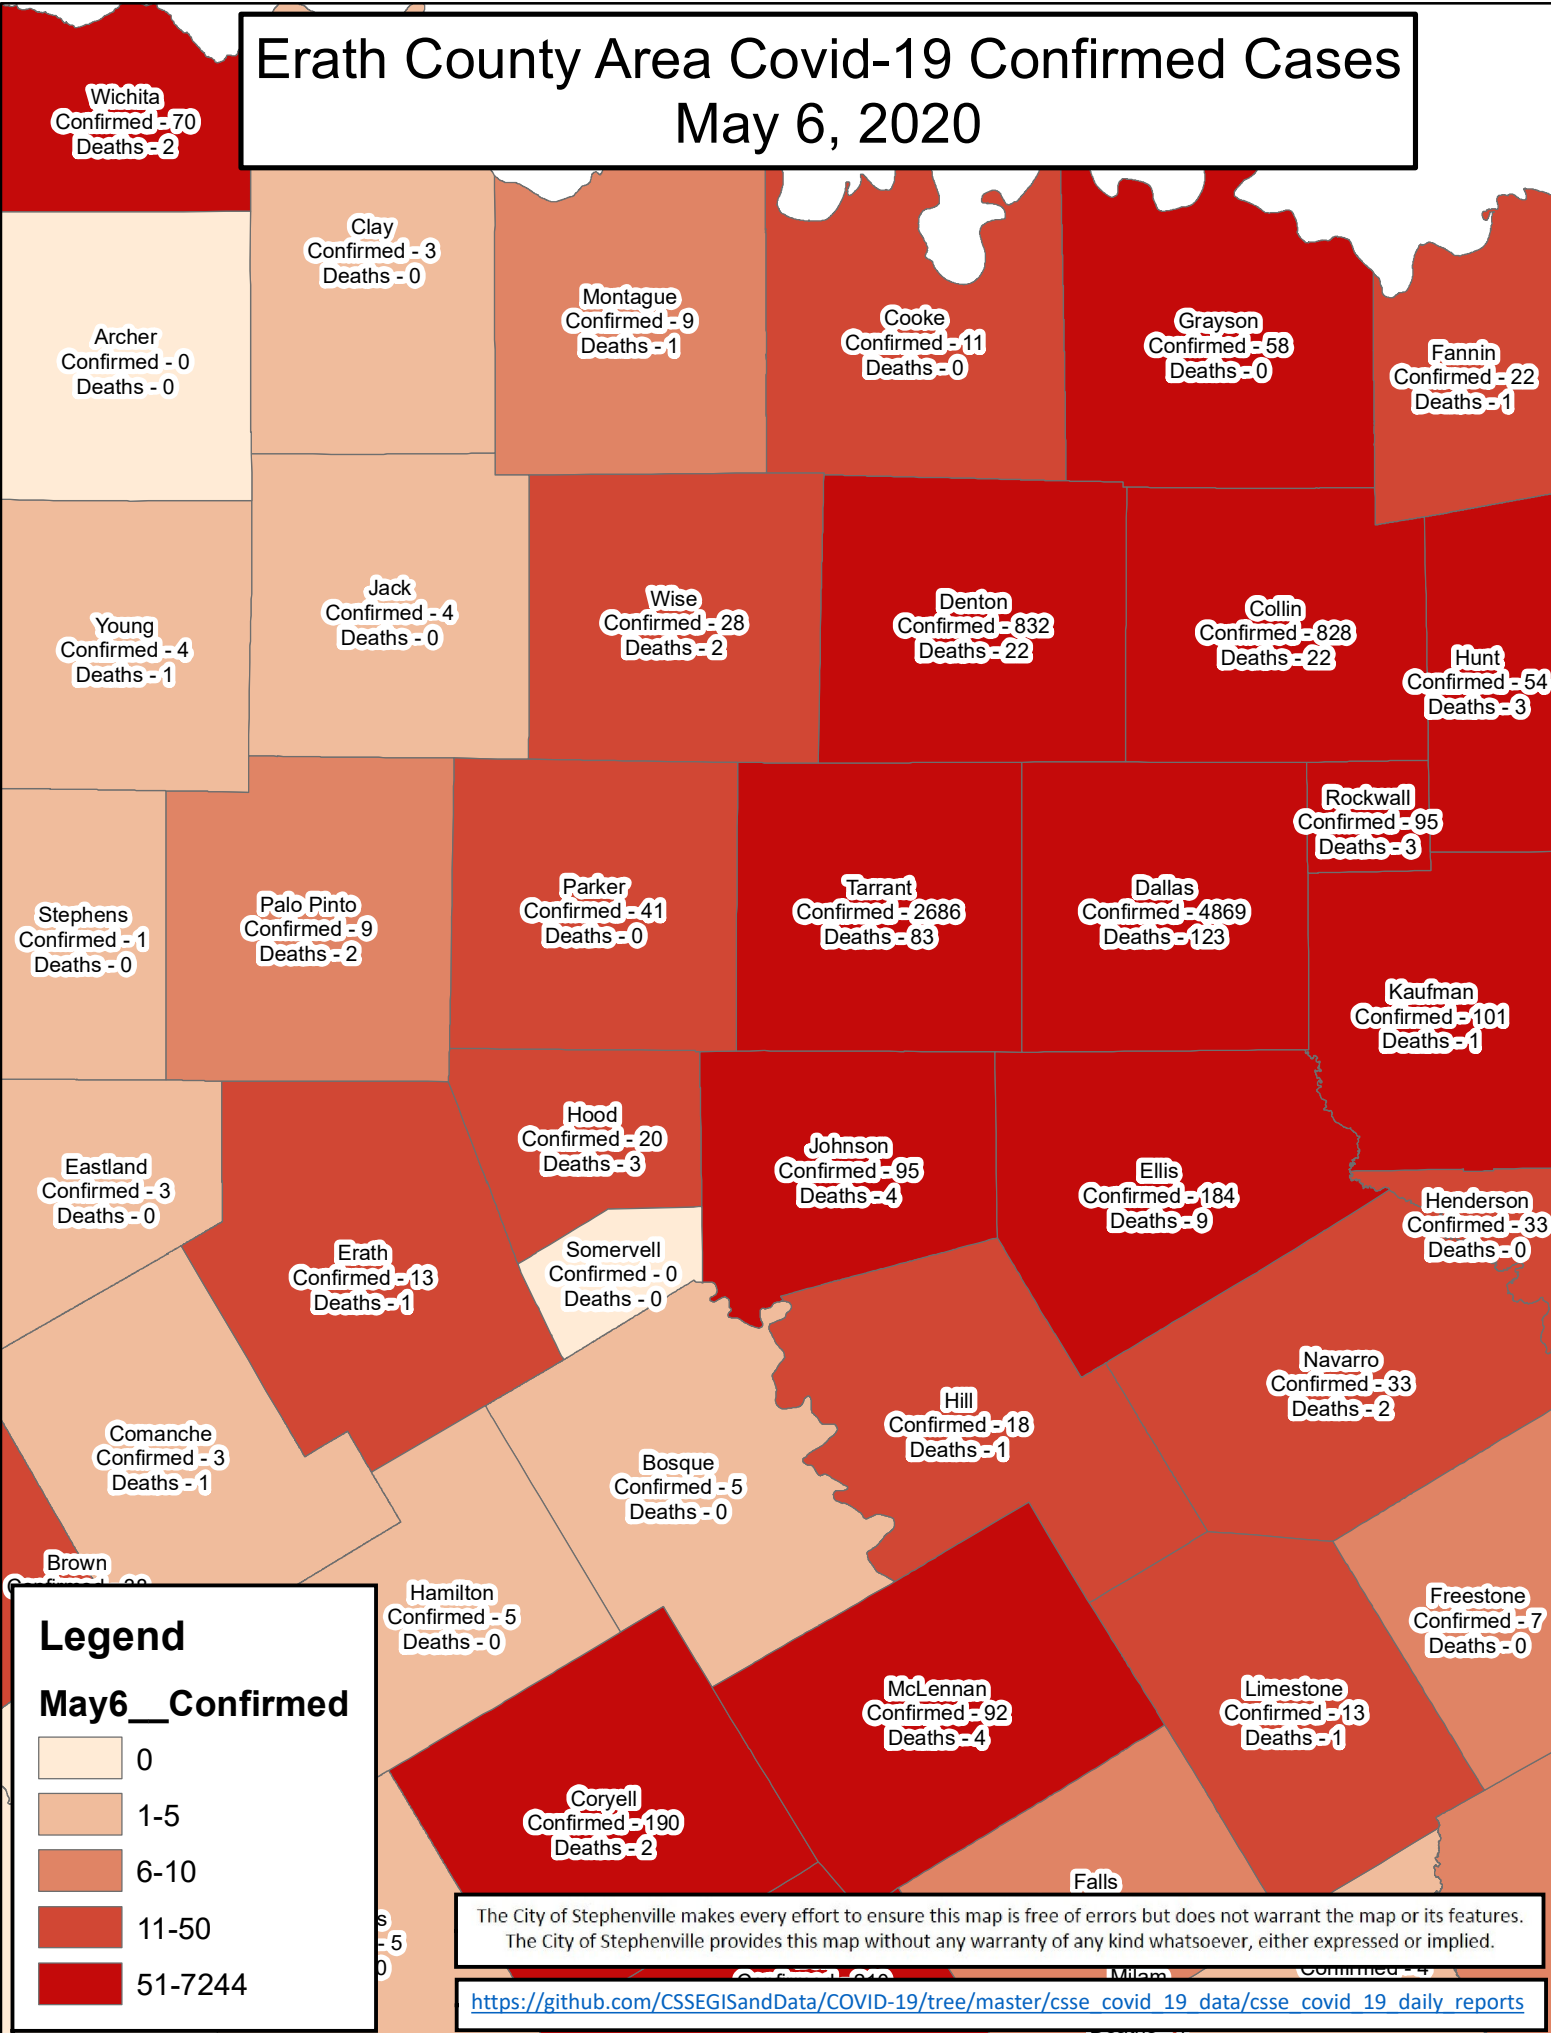

Erath County Area Covid-19 Confirmed Cases May 6, 2020

Legend

May6__Confirmed

- 0
- 1-5
- 6-10
- 11-50
- 51-7244

The City of Stephenville makes every effort to ensure this map is free of errors but does not warrant the map or its features. The City of Stephenville provides this map without any warranty of any kind whatsoever, either expressed or implied.

[https://github.com/CSSEGISandData/COVID-19/tree/master/csse covid 19 data/csse covid 19 daily reports](https://github.com/CSSEGISandData/COVID-19/tree/master/csse%20covid%2019%20data/csse%20covid%2019%20daily%20reports)