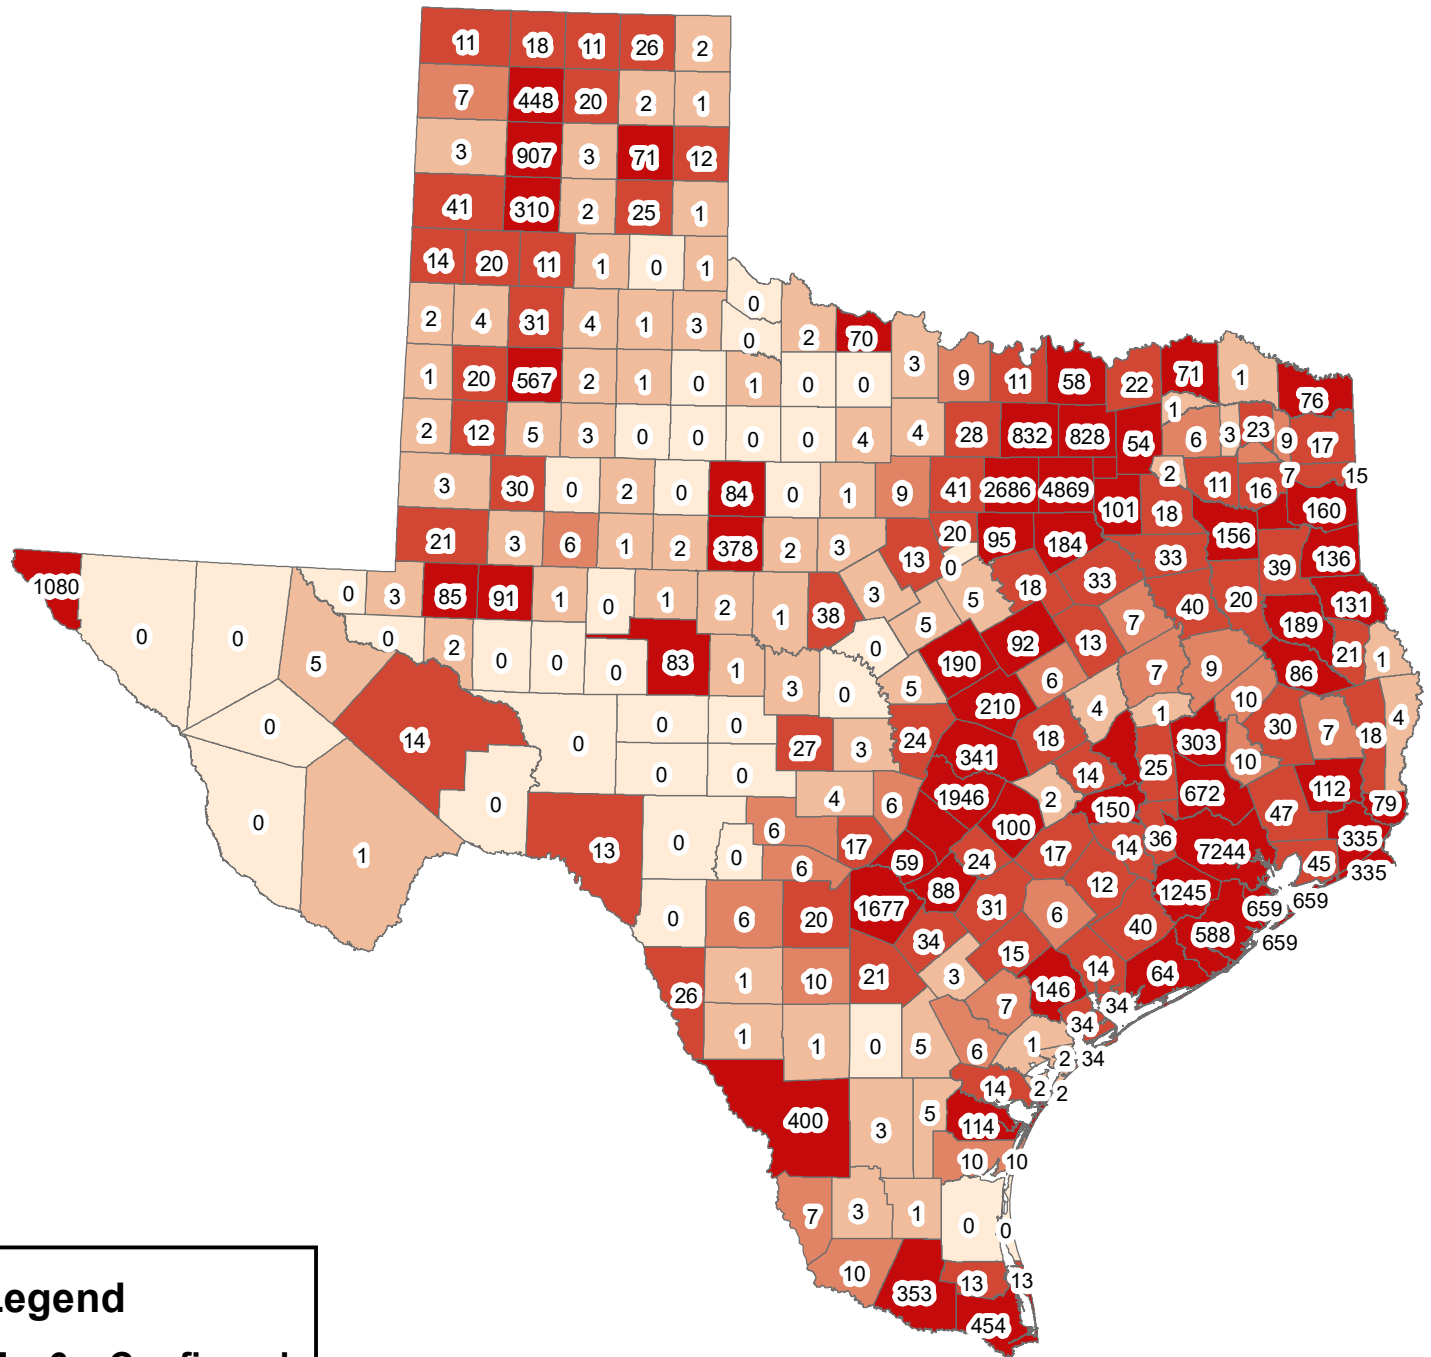

Texas Covid-19 Confirmed Cases May 6, 2020

Legend

May6__Confirmed

- 0
- 1-5
- 6-10
- 11-50
- 51-7244

The City of Stephenville makes every effort to ensure this map is free of errors but does not warrant the map or its features. The City of Stephenville provides this map without any warranty of any kind whatsoever, either expressed or implied.

[https://github.com/CSSEGISandData/COVID-19/tree/master/csse covid 19 data/csse covid 19 daily reports](https://github.com/CSSEGISandData/COVID-19/tree/master/csse%20covid%2019%20data/csse%20covid%2019%20daily%20reports)