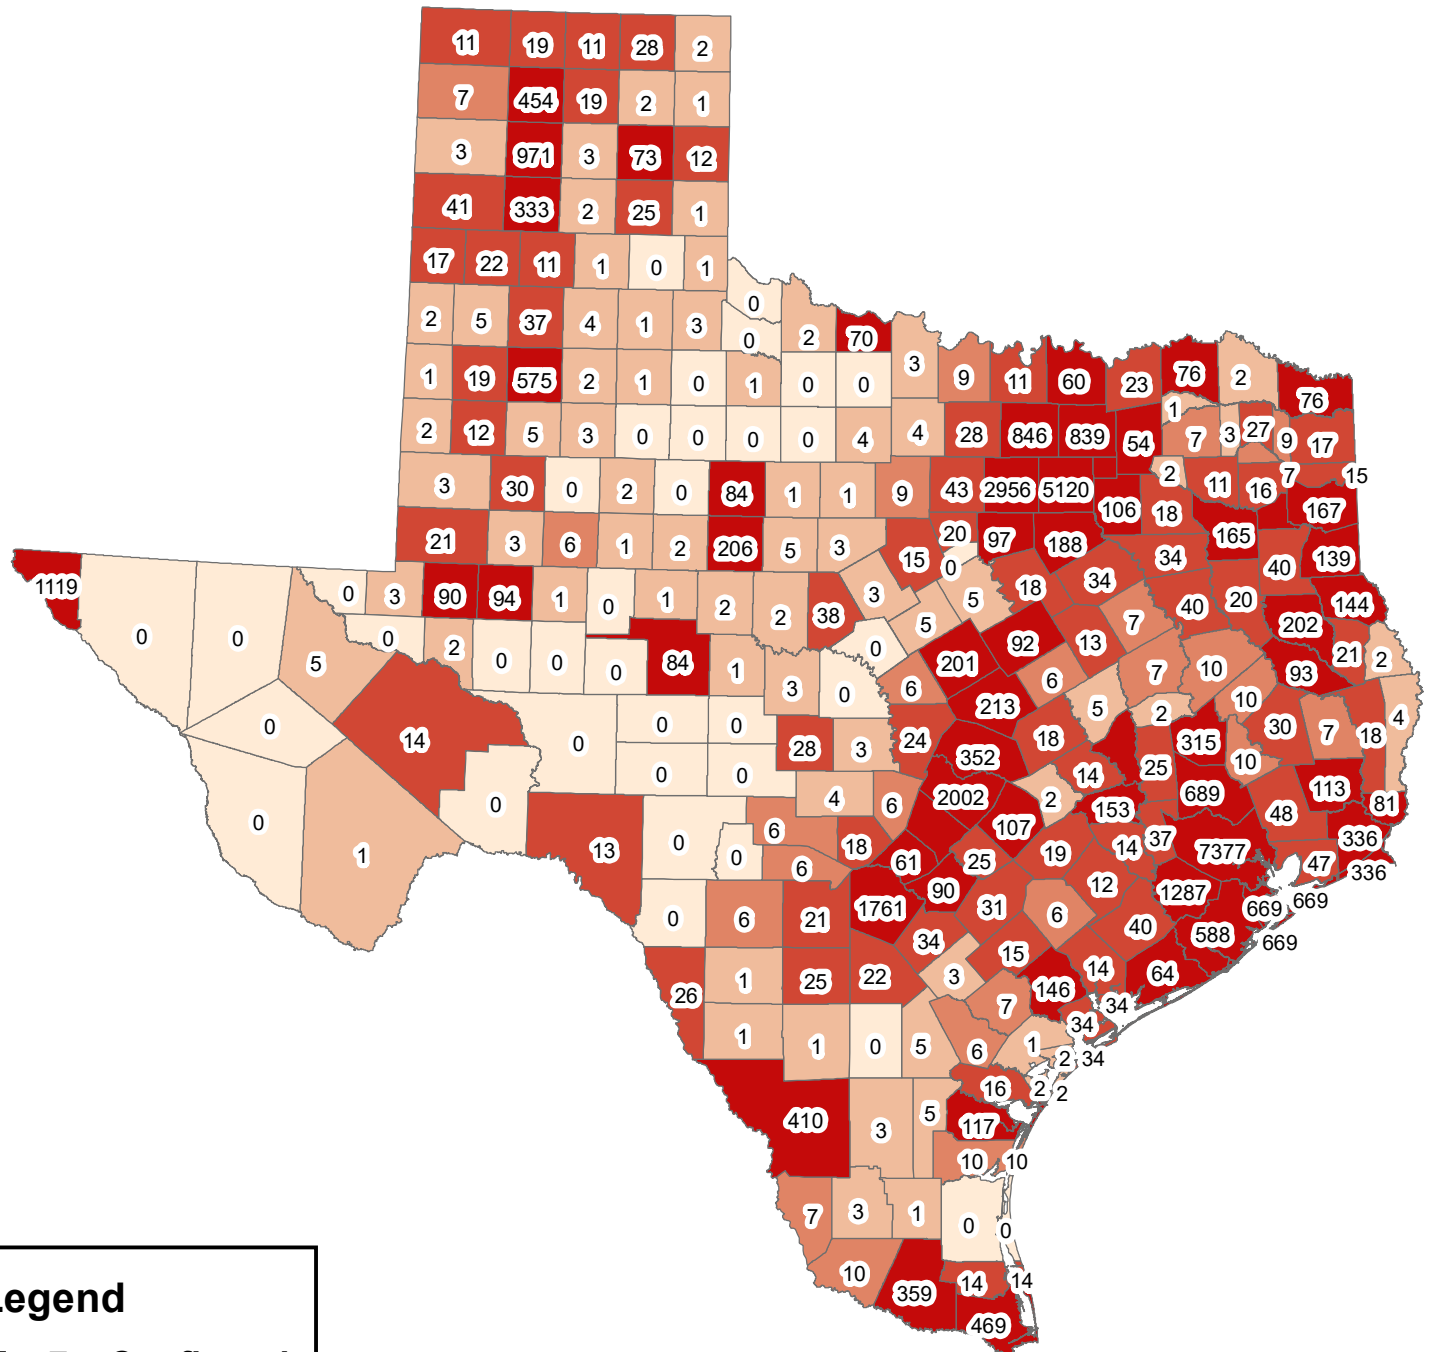

Texas Covid-19 Confirmed Cases May 7, 2020

Legend

May7__Confirmed

- 0
- 1-5
- 6-10
- 11-50
- 51-7377

The City of Stephenville makes every effort to ensure this map is free of errors but does not warrant the map or its features. The City of Stephenville provides this map without any warranty of any kind whatsoever, either expressed or implied.

[https://github.com/CSSEGISandData/COVID-19/tree/master/csse covid 19 data/csse covid 19 daily reports](https://github.com/CSSEGISandData/COVID-19/tree/master/csse%20covid%2019%20data/csse%20covid%2019%20daily%20reports)