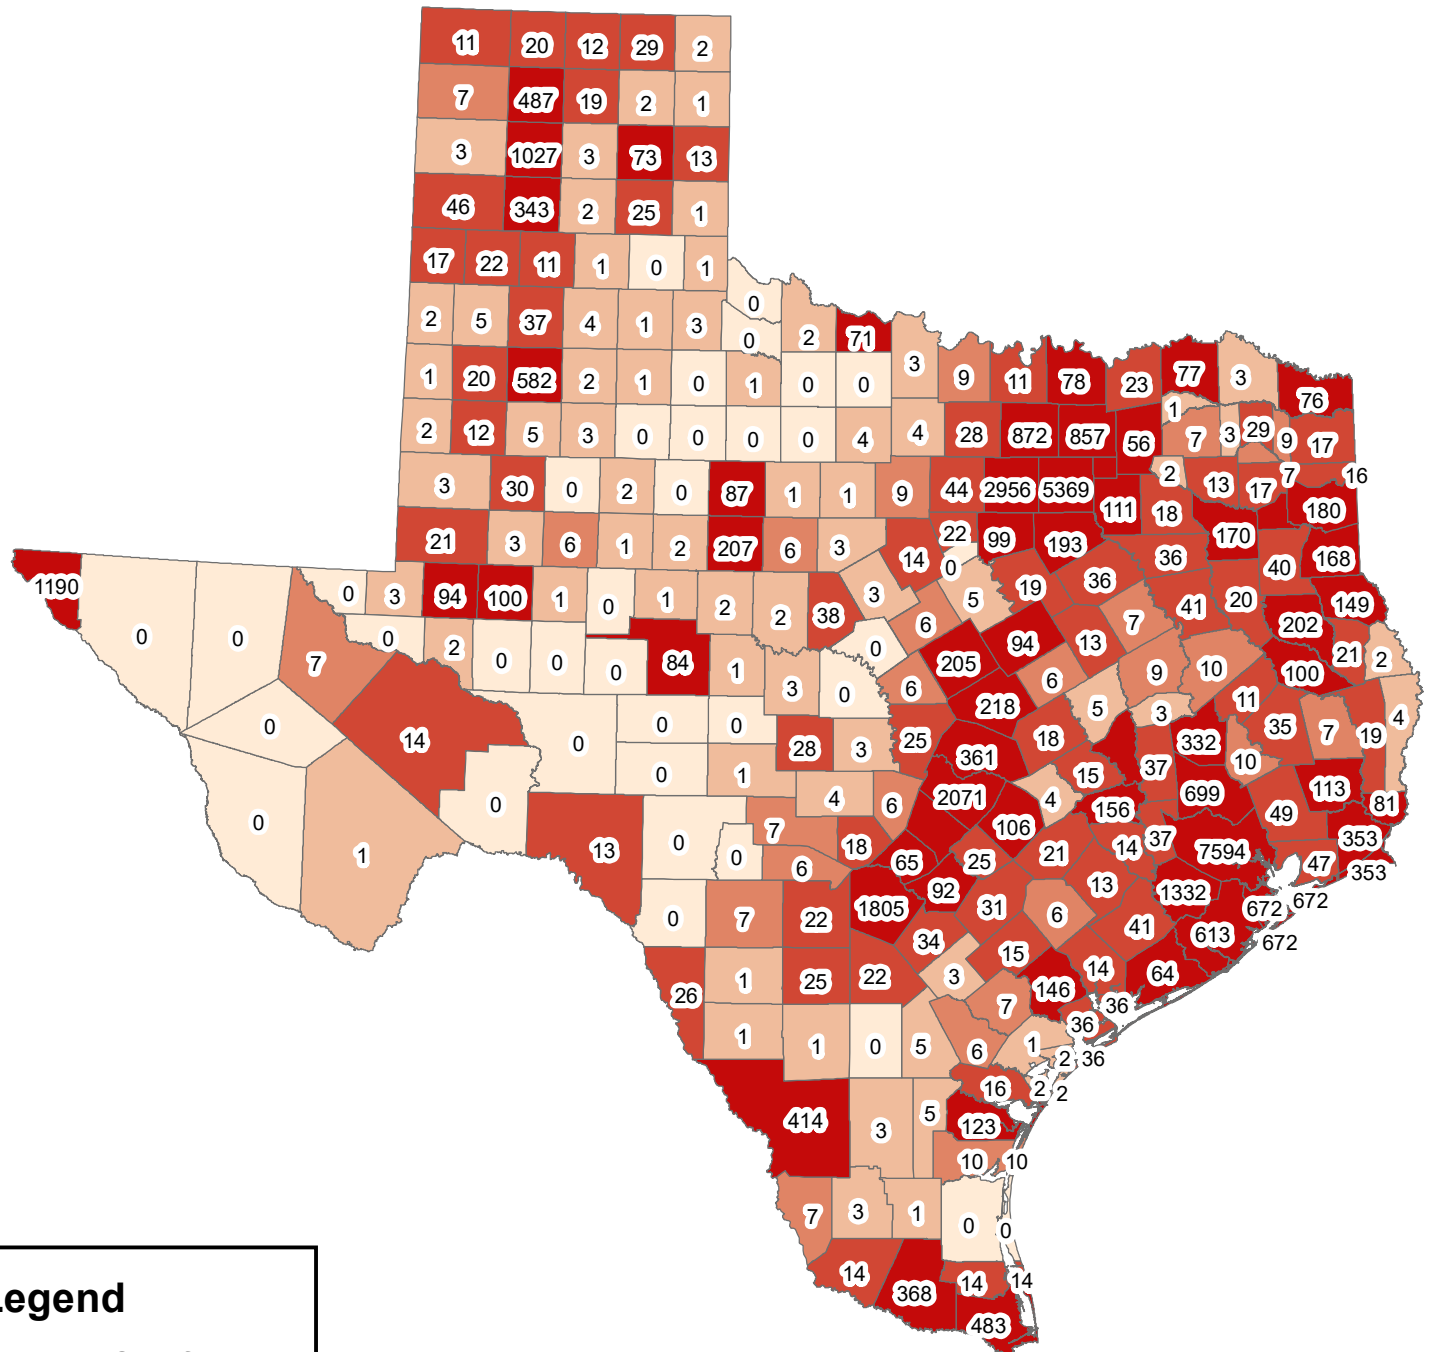

# Texas Covid-19 Confirmed Cases May 8, 2020

**Legend**

**May8\_\_Confirmed**

- 0
- 1-5
- 6-10
- 11-50
- 51-7594

The City of Stephenville makes every effort to ensure this map is free of errors but does not warrant the map or its features. The City of Stephenville provides this map without any warranty of any kind whatsoever, either expressed or implied.

[https://github.com/CSSEGISandData/COVID-19/tree/master/csse covid 19 data/csse covid 19 daily reports](https://github.com/CSSEGISandData/COVID-19/tree/master/csse%20covid%2019%20data/csse%20covid%2019%20daily%20reports)