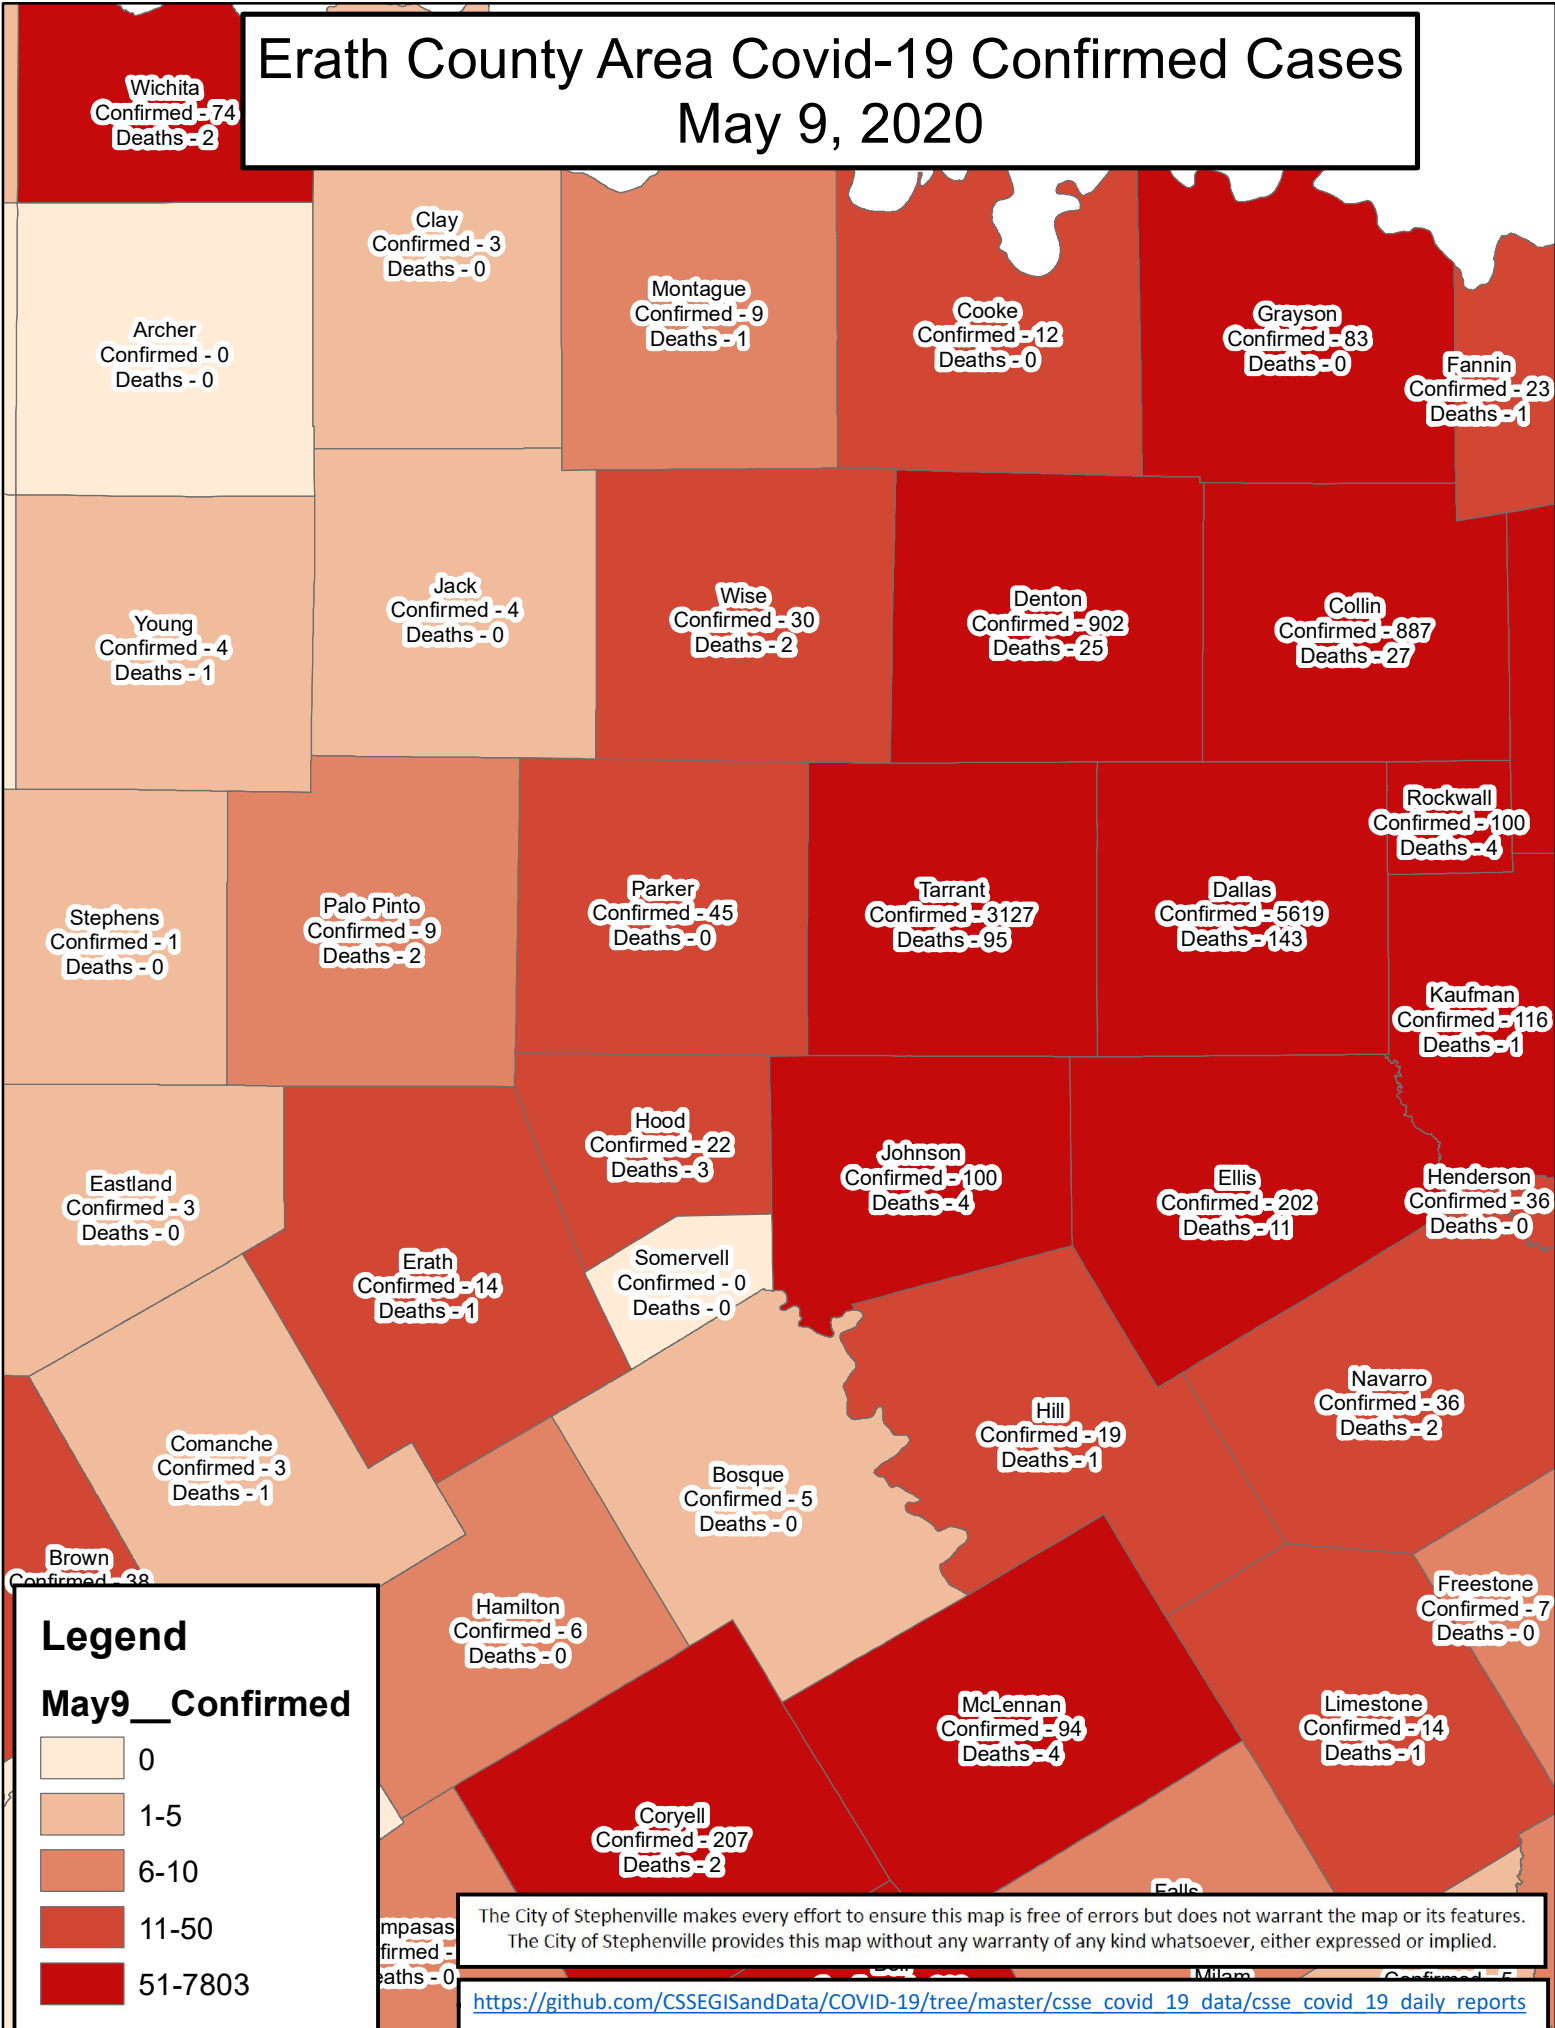

# Erath County Area Covid-19 Confirmed Cases

## May 9, 2020

### Legend