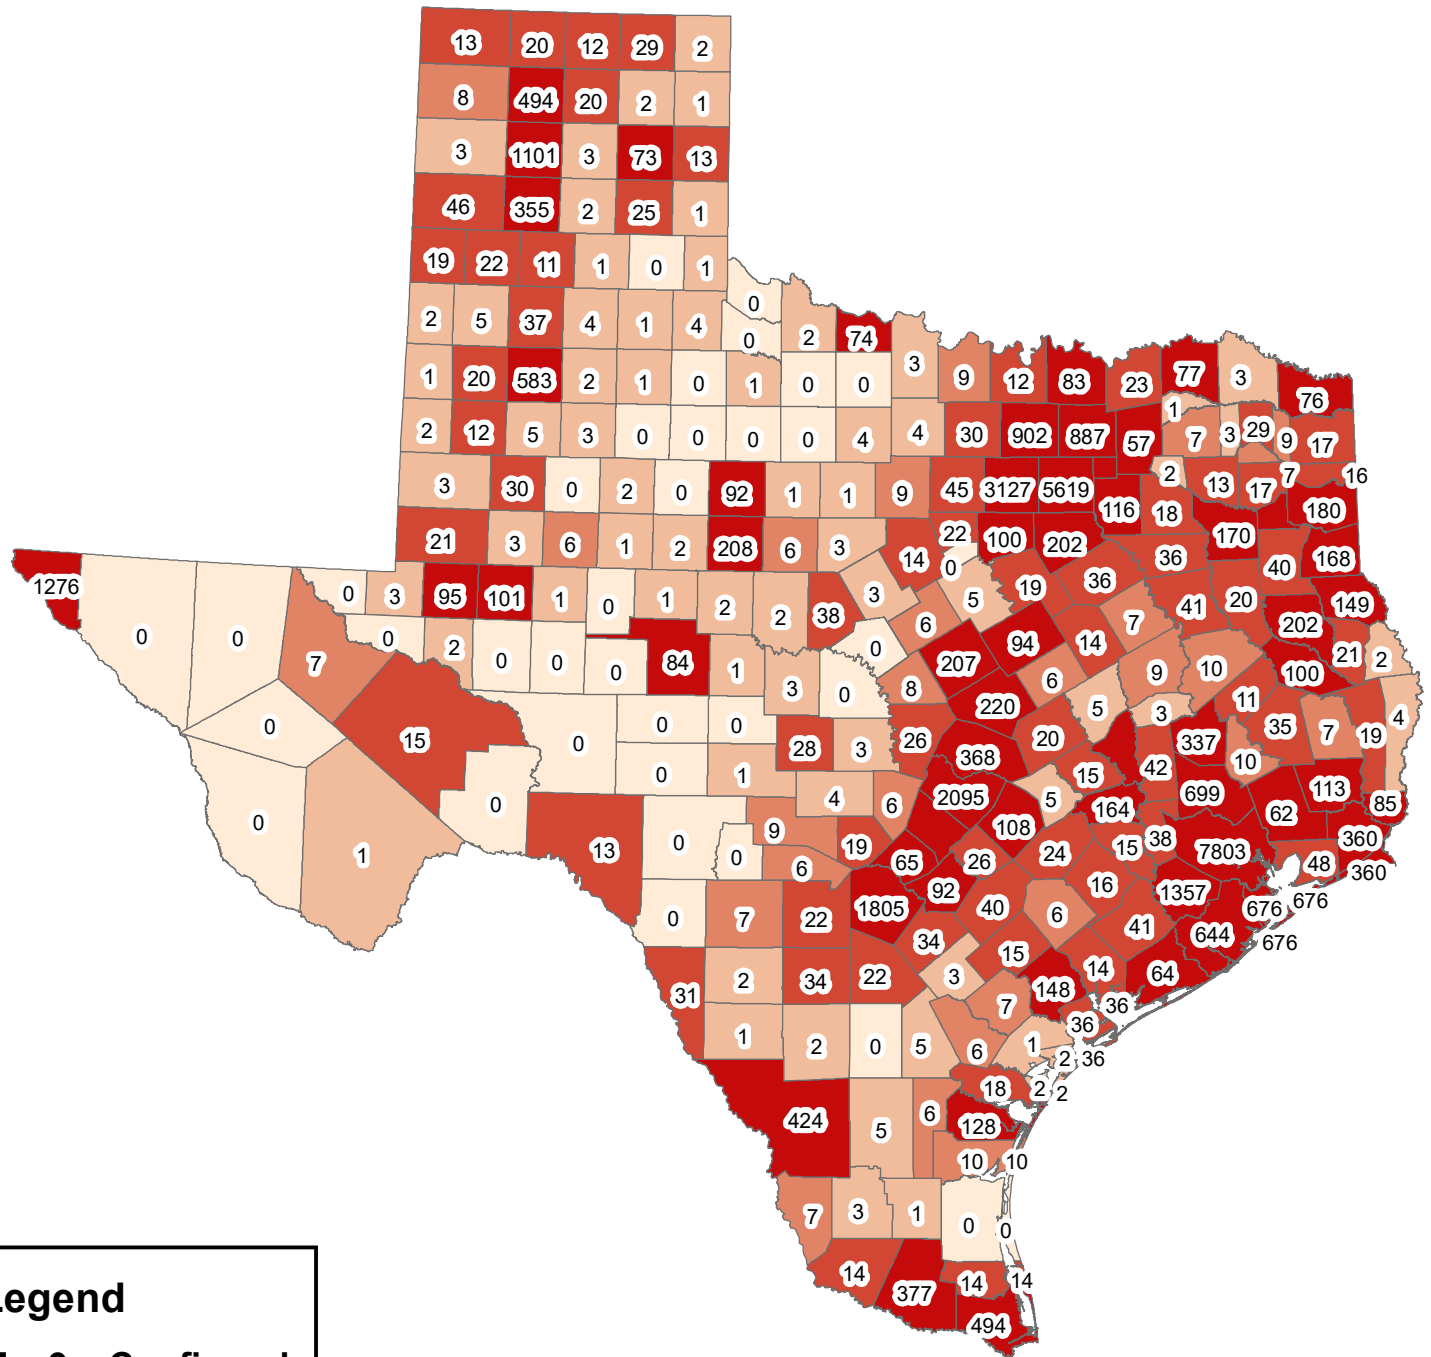

Texas Covid-19 Confirmed Cases May 9, 2020

Legend

May9__Confirmed

- 0
- 1-5
- 6-10
- 11-50
- 51-7803

The City of Stephenville makes every effort to ensure this map is free of errors but does not warrant the map or its features. The City of Stephenville provides this map without any warranty of any kind whatsoever, either expressed or implied.

[https://github.com/CSSEGISandData/COVID-19/tree/master/csse covid 19 data/csse covid 19 daily reports](https://github.com/CSSEGISandData/COVID-19/tree/master/csse%20covid%2019%20data/csse%20covid%2019%20daily%20reports)