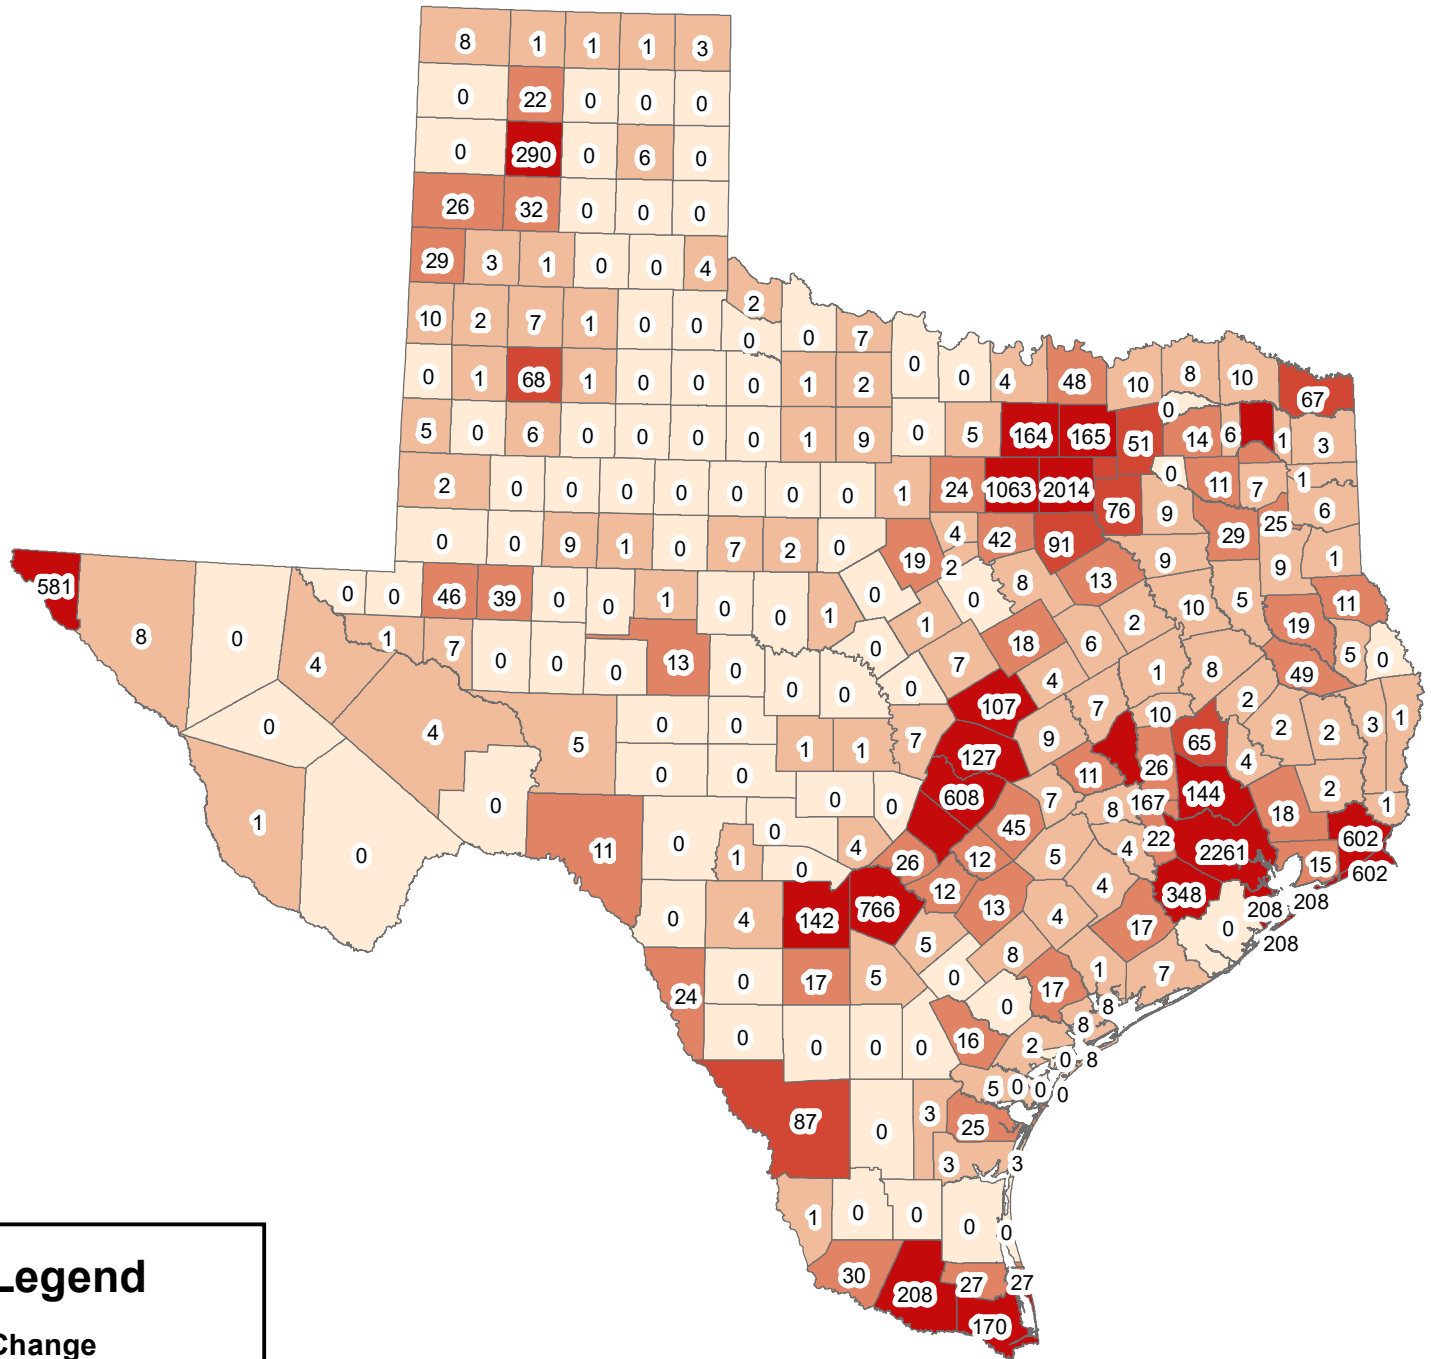

Texas Covid-19 Confirmed Cases Increase June 4-11, 2020

Legend

Change

- 0
- 1 - 10
- 11 - 50
- 51 - 100
- 101 - 2261

The City of Stephenville makes every effort to ensure this map is free of errors but does not warrant the map or its features. The City of Stephenville provides this map without any warranty of any kind whatsoever, either expressed or implied.

https://github.com/CSSEGISandData/COVID-19/tree/master/csse_covid_19_data/csse_covid_19_daily_reports