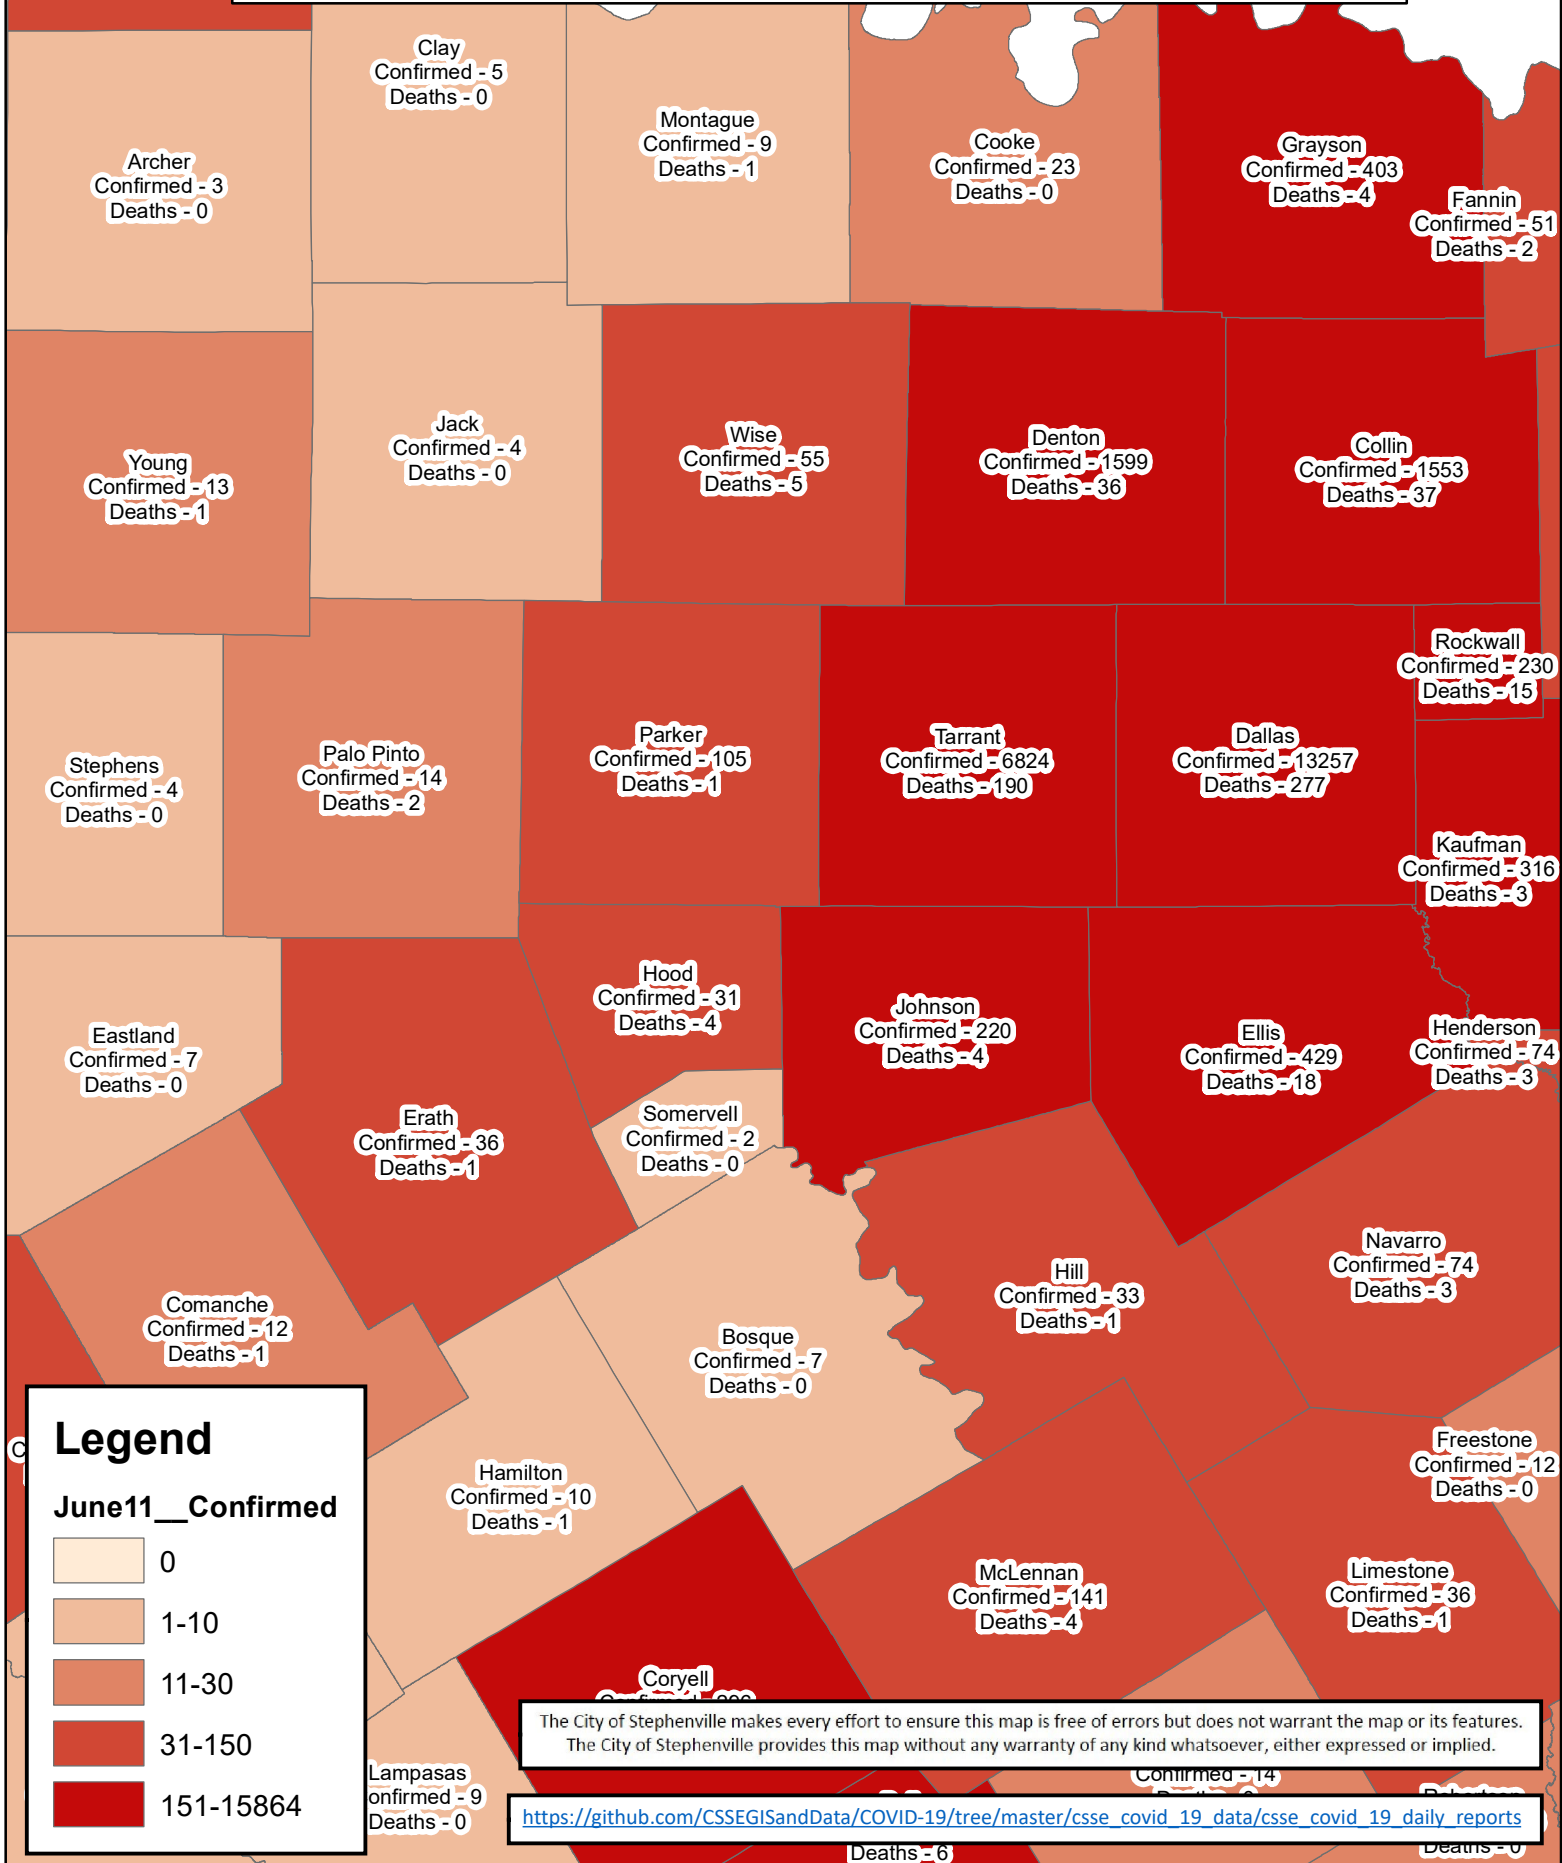

Erath County Area Covid-19 Confirmed Cases June 11, 2020

Legend

June11__Confirmed

- 0
- 1-10
- 11-30
- 31-150
- 151-15864

The City of Stephenville makes every effort to ensure this map is free of errors but does not warrant the map or its features. The City of Stephenville provides this map without any warranty of any kind whatsoever, either expressed or implied.

https://github.com/CSSEGISandData/COVID-19/tree/master/csse_covid_19_data/csse_covid_19_daily_reports