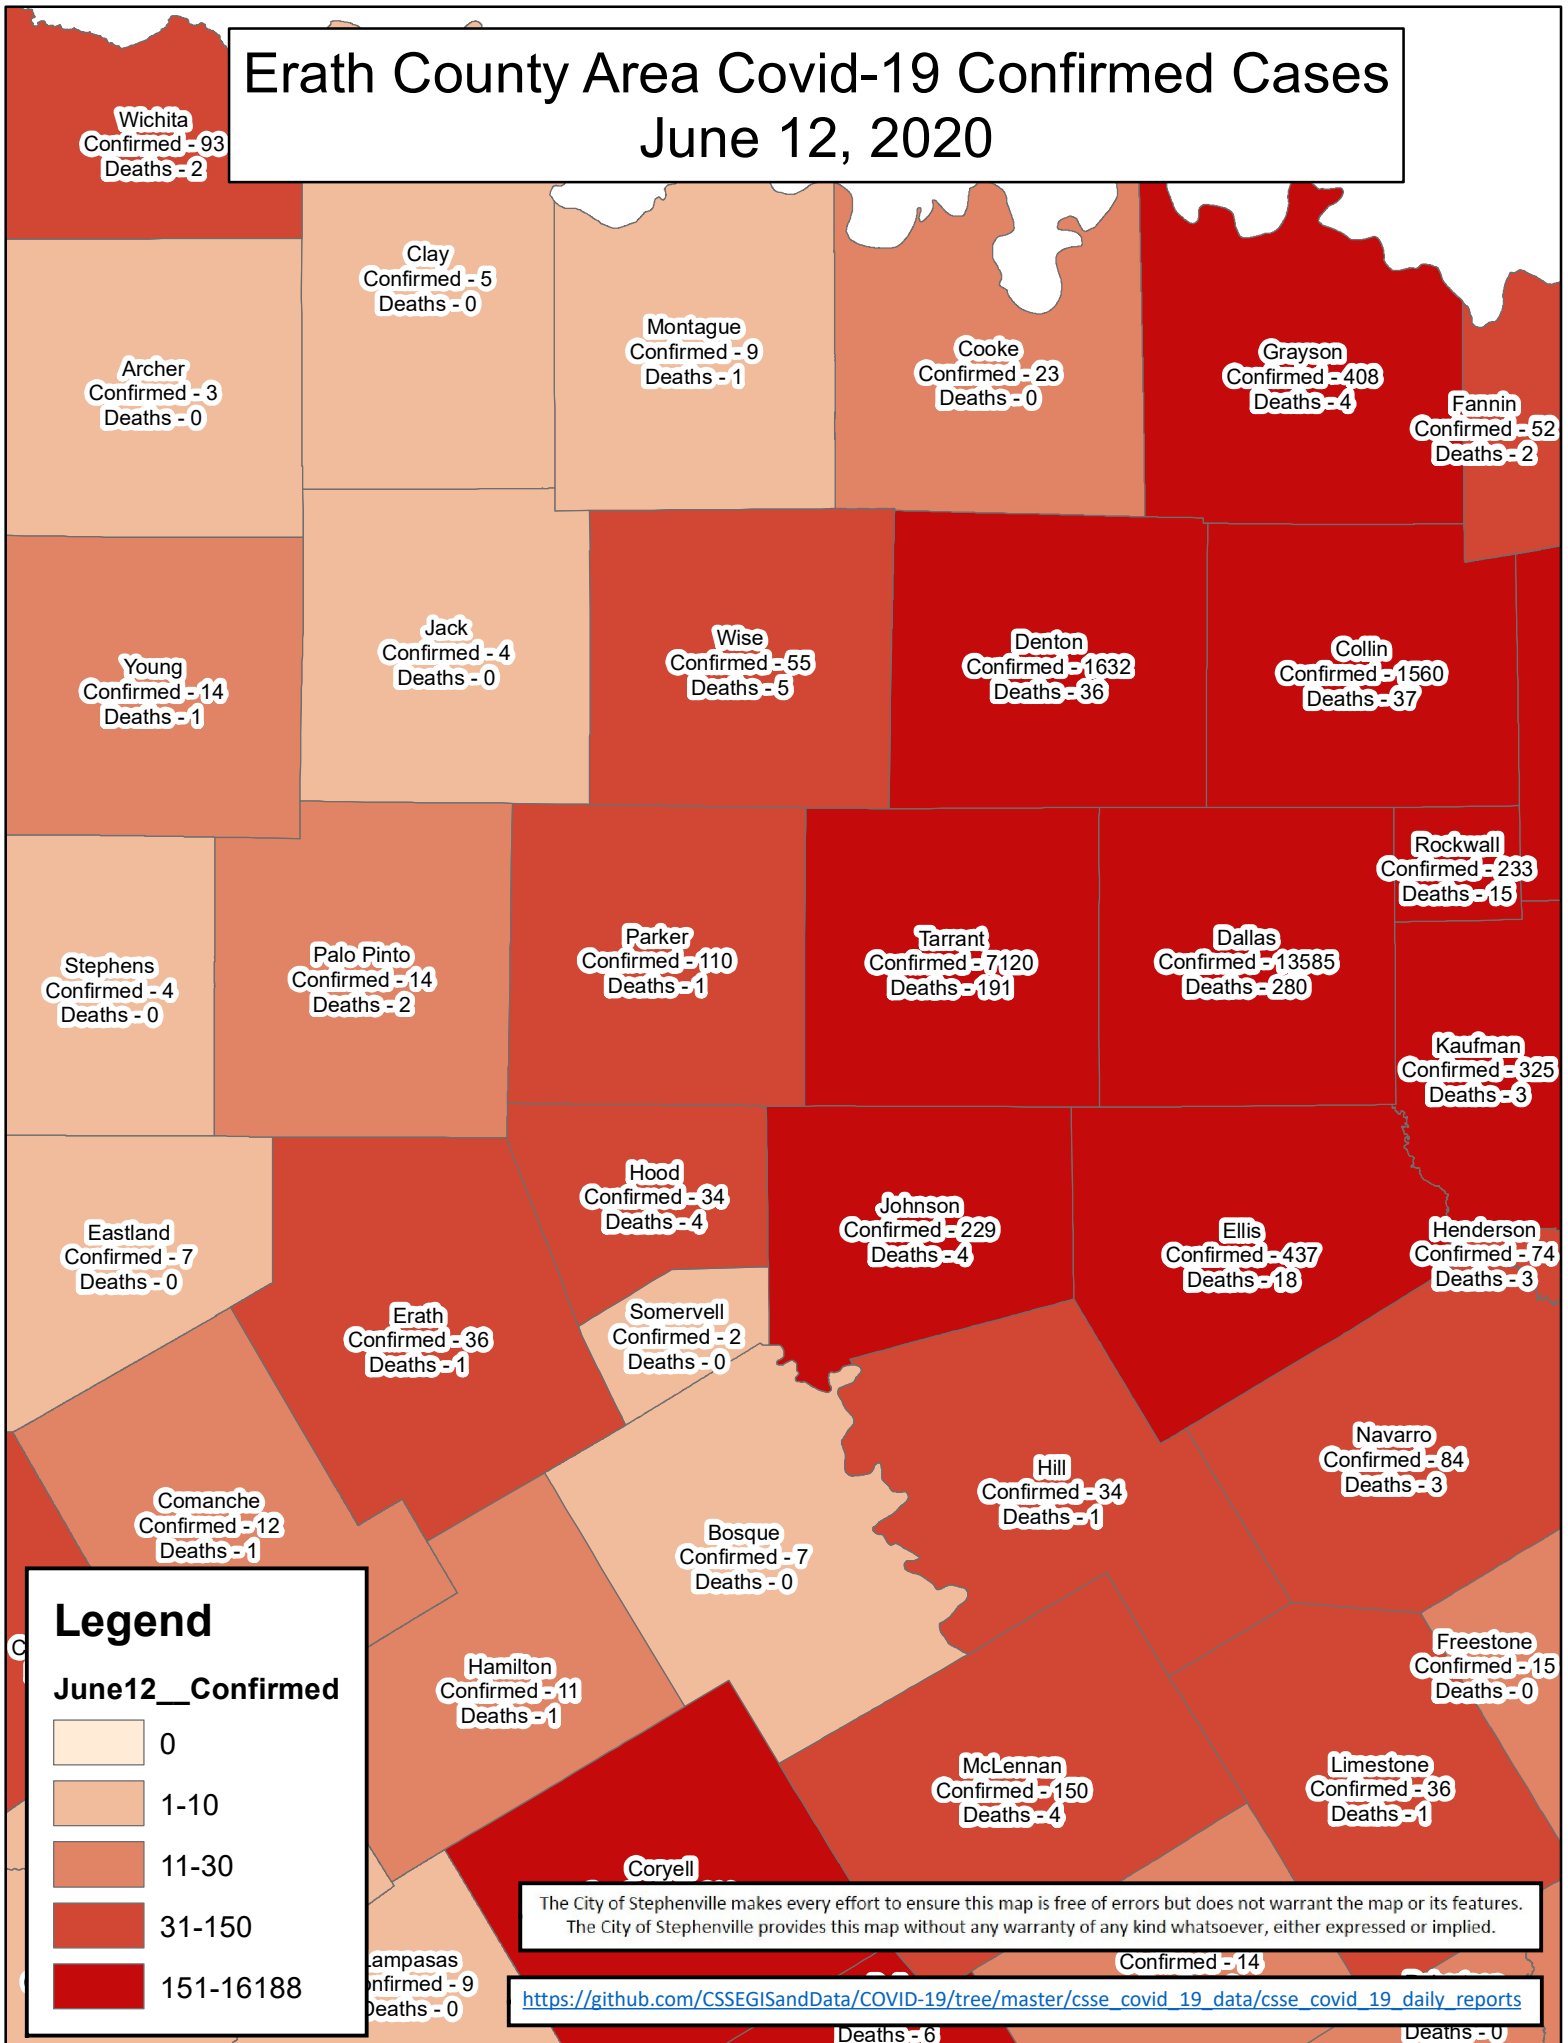

Erath County Area Covid-19 Confirmed Cases June 12, 2020

Legend

June12__Confirmed

- 0
- 1-10
- 11-30
- 31-150
- 151-16188

The City of Stephenville makes every effort to ensure this map is free of errors but does not warrant the map or its features. The City of Stephenville provides this map without any warranty of any kind whatsoever, either expressed or implied.

https://github.com/CSSEGISandData/COVID-19/tree/master/csse_covid_19_data/csse_covid_19_daily_reports