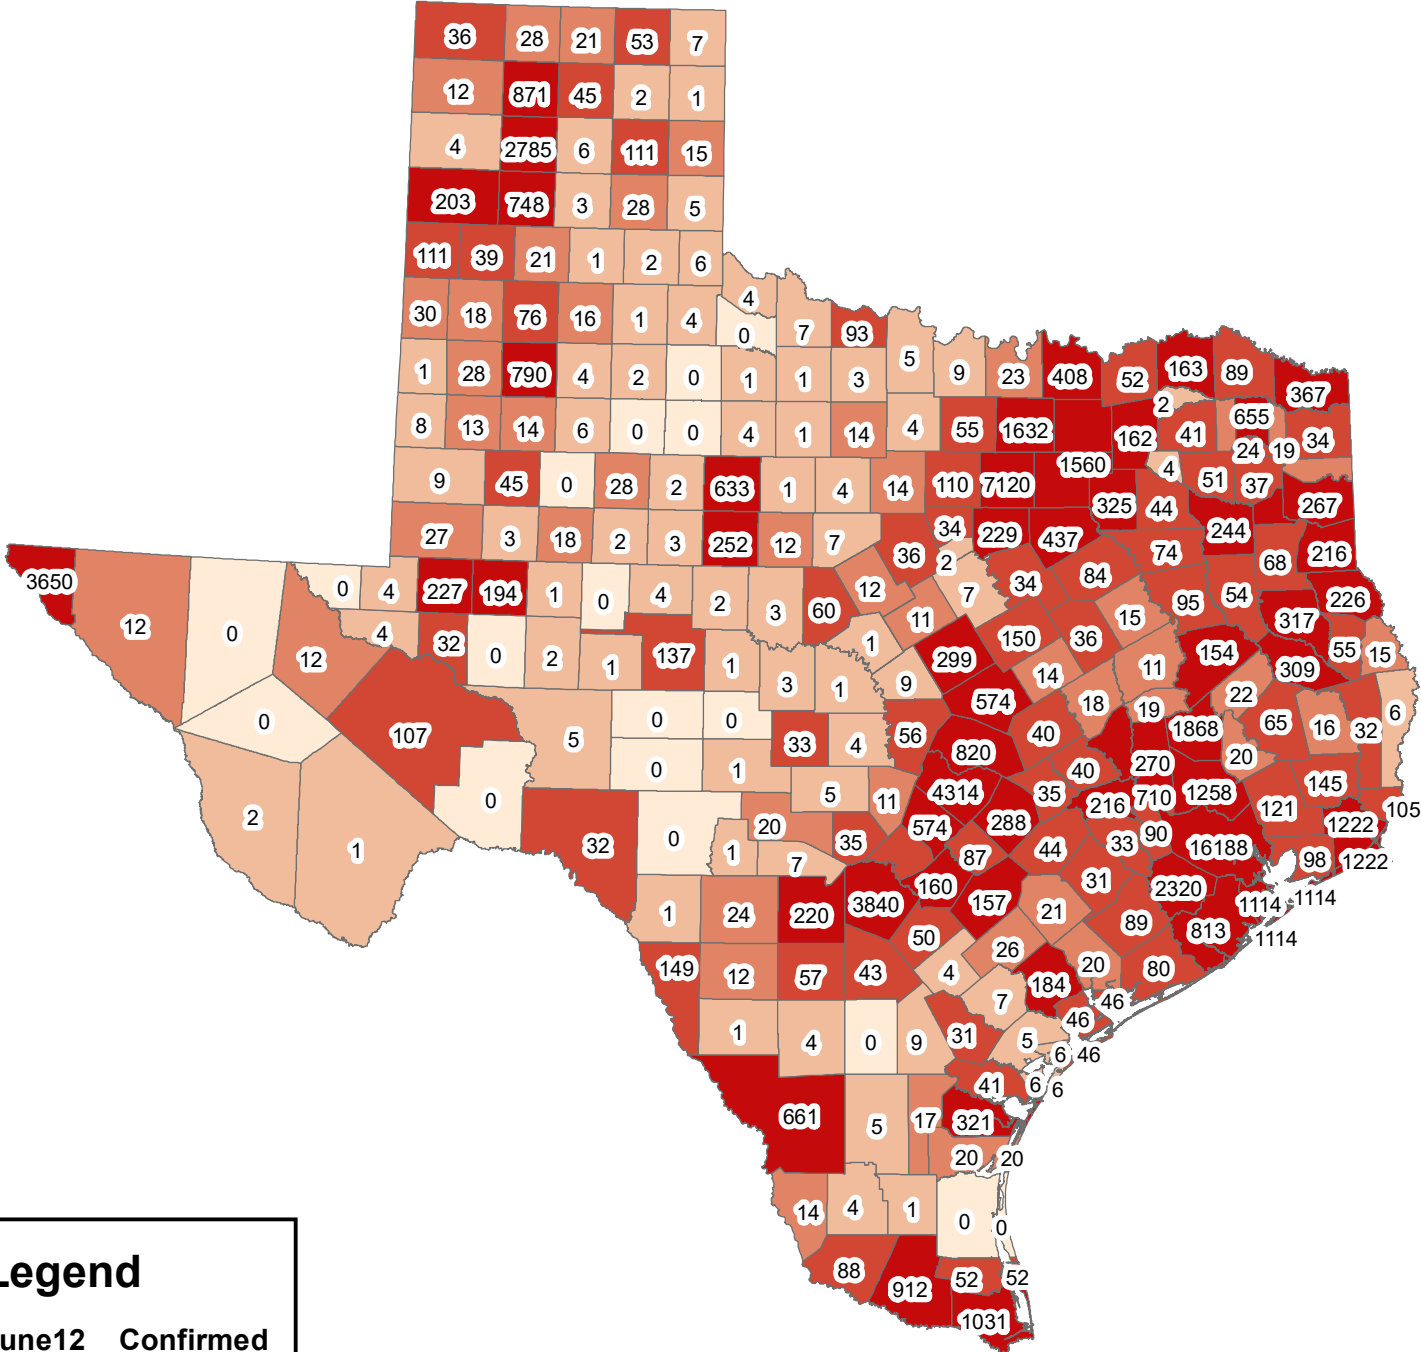

Texas Covid-19 Confirmed Cases
June 12, 2020

Legend

June12__Confirmed

- 0
- 1-10
- 11-30
- 31-150
- 151-16188

The City of Stephenville makes every effort to ensure this map is free of errors but does not warrant the map or its features.
The City of Stephenville provides this map without any warranty of any kind whatsoever, either expressed or implied.

https://github.com/CSSEGISandData/COVID-19/tree/master/csse_covid_19_data/csse_covid_19_daily_reports