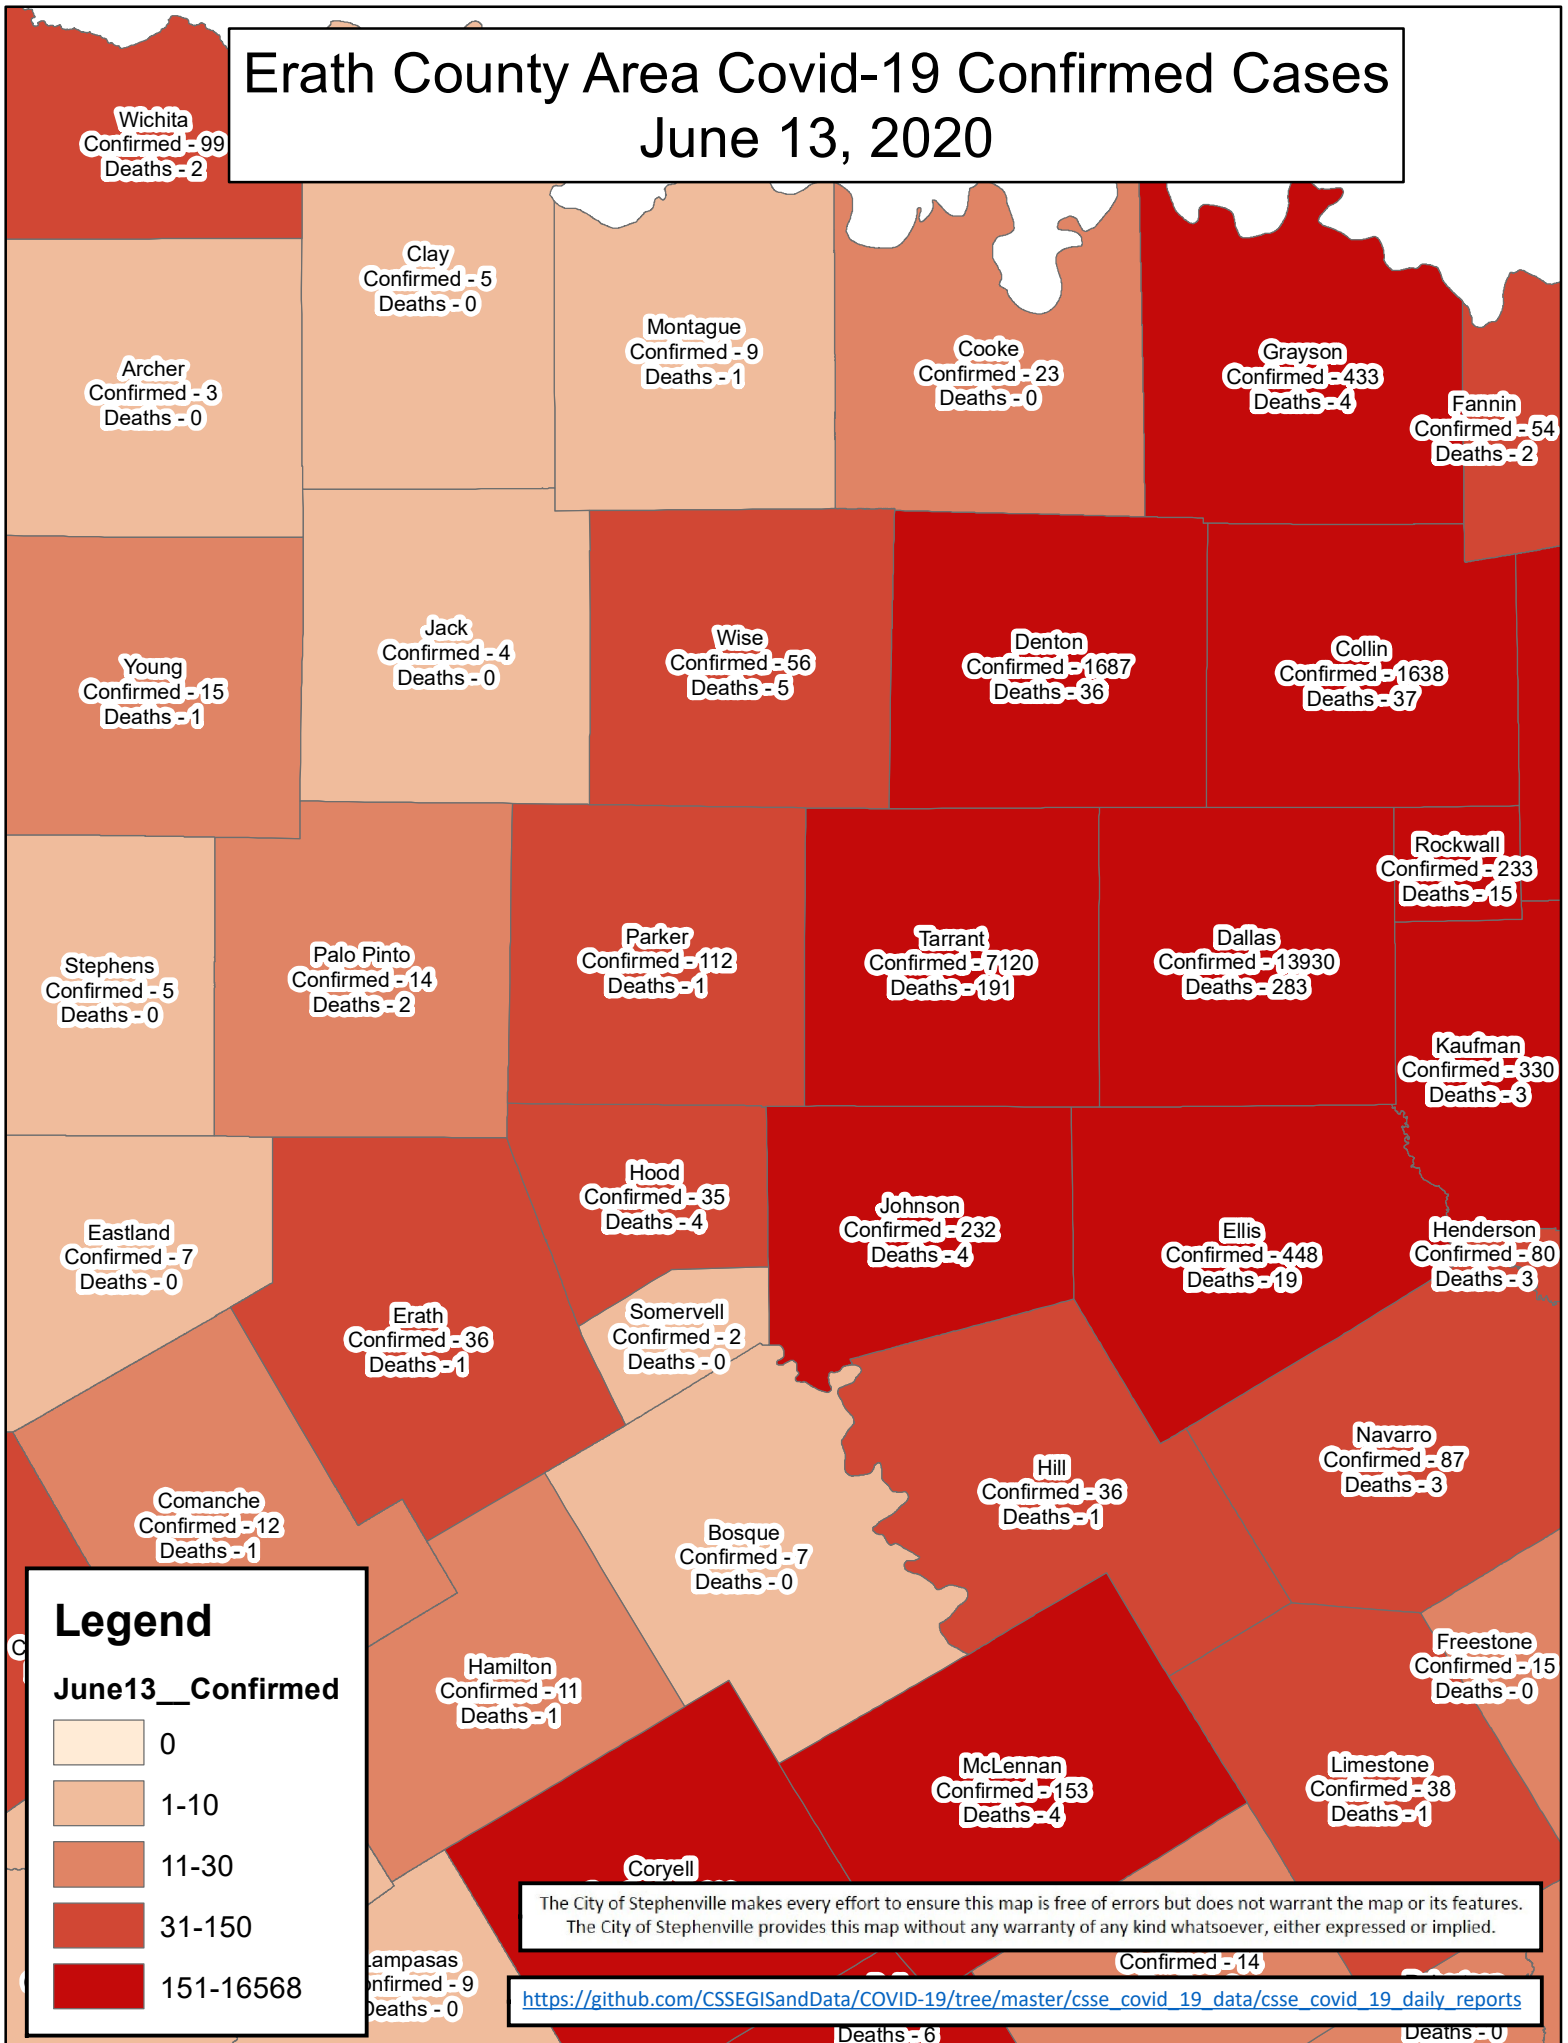

Erath County Area Covid-19 Confirmed Cases June 13, 2020

Legend

June13__Confirmed

- 0
- 1-10
- 11-30
- 31-150
- 151-16568

The City of Stephenville makes every effort to ensure this map is free of errors but does not warrant the map or its features. The City of Stephenville provides this map without any warranty of any kind whatsoever, either expressed or implied.

https://github.com/CSSEGISandData/COVID-19/tree/master/csse_covid_19_data/csse_covid_19_daily_reports