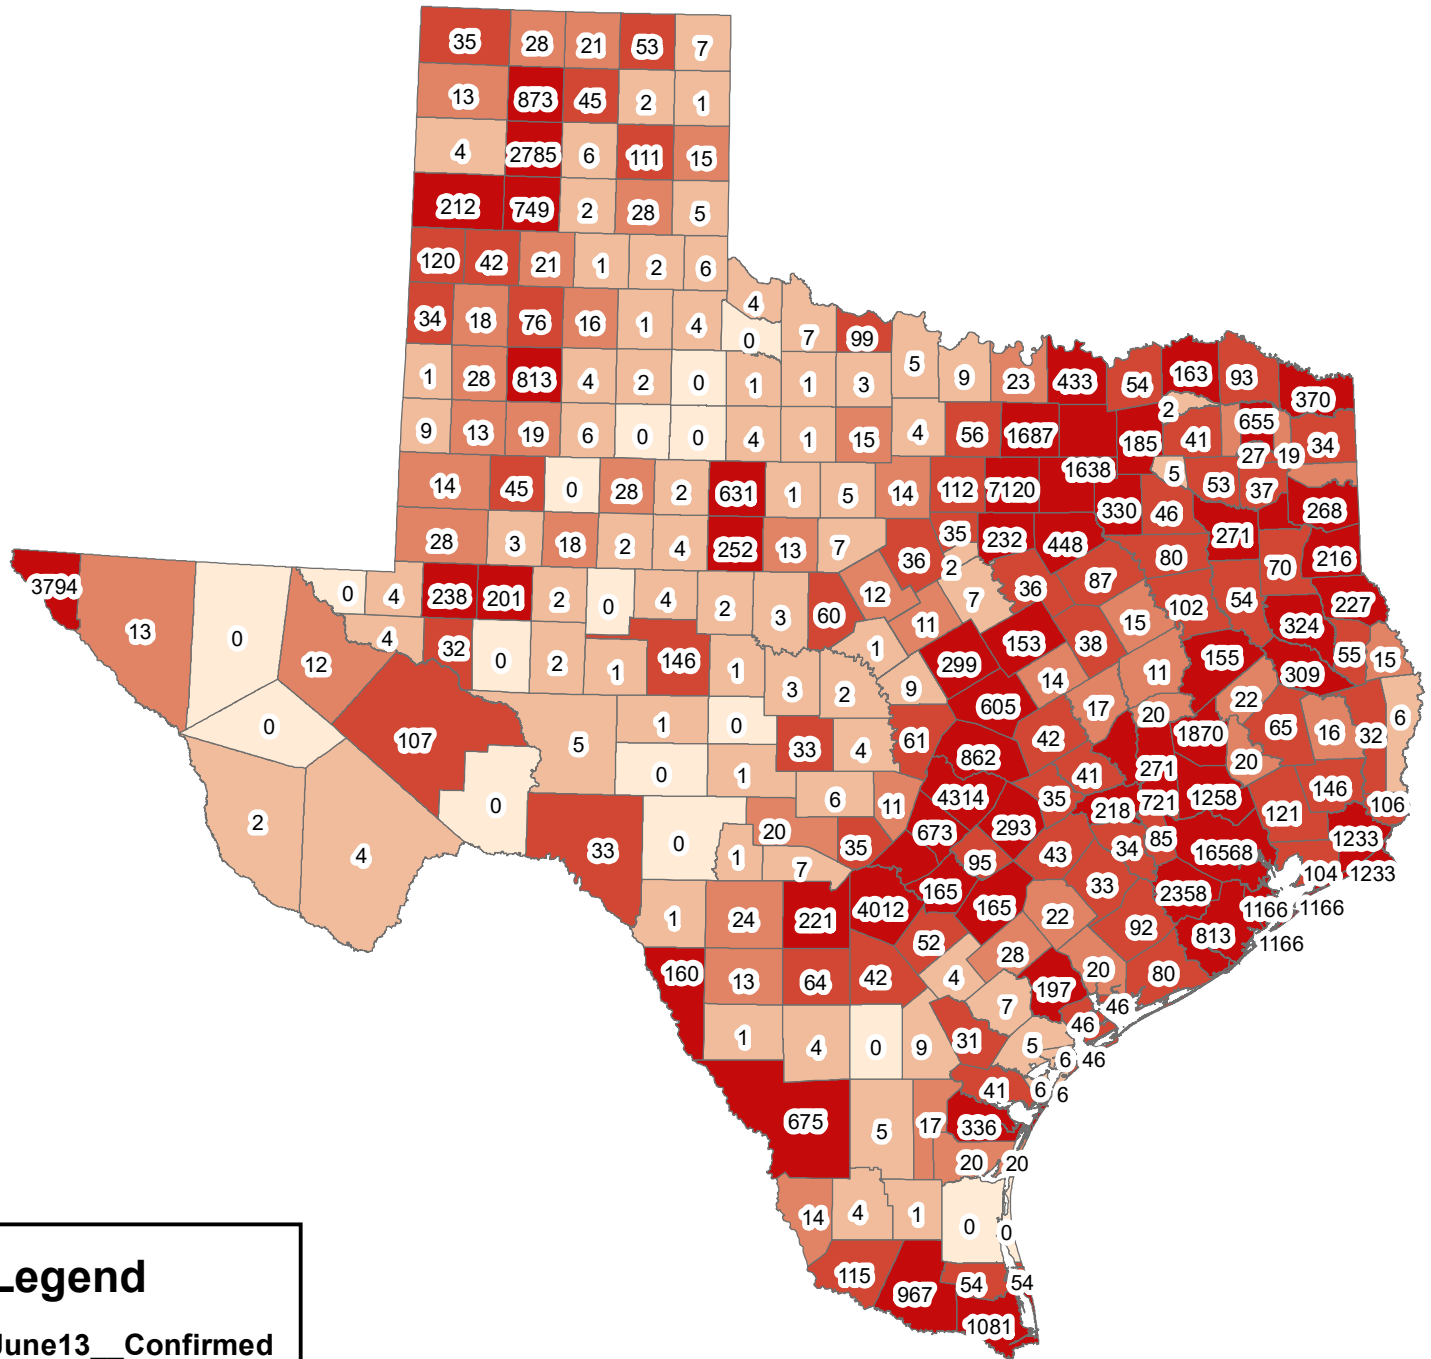

Texas Covid-19 Confirmed Cases June 13, 2020

Legend

June13__Confirmed

- 0
- 1-10
- 11-30
- 31-150
- 151-16568

The City of Stephenville makes every effort to ensure this map is free of errors but does not warrant the map or its features. The City of Stephenville provides this map without any warranty of any kind whatsoever, either expressed or implied.

https://github.com/CSSEGISandData/COVID-19/tree/master/csse_covid_19_data/csse_covid_19_daily_reports